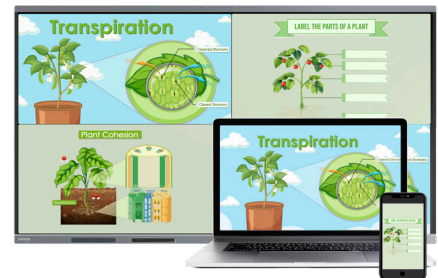

CleverShare Screen Mirroring Software

Create collaborative and one-to-one learning from the front row to the last— simply and easily. Stream up to nine student devices on the MimioPro 4 display or bring the display to individual devices. **Now learning has no boundaries!**

Install the app on all student devices and teacher devices to create greater collaborative and cooperative learning while gaining more in-depth understanding of the students' comprehension.

CleverShare screen mirroring software's broadcast feature puts the content right on the student's device, allowing students to practically hold the front-of-the-room display in their own hands.

Key Features

Stream any combination of up to nine mobile devices, tablets, laptops, and even Chromebooks.

The CleverShare app connects devices instantly to Mimio or CleverTouch screens. It's free and compatible with Android, Windows (including Windows 11), iOS, and Chrome devices.

Intuitive design automatically adjusts for the number of devices being displayed at the front of the classroom.

Extremely responsive software with almost no lag time.