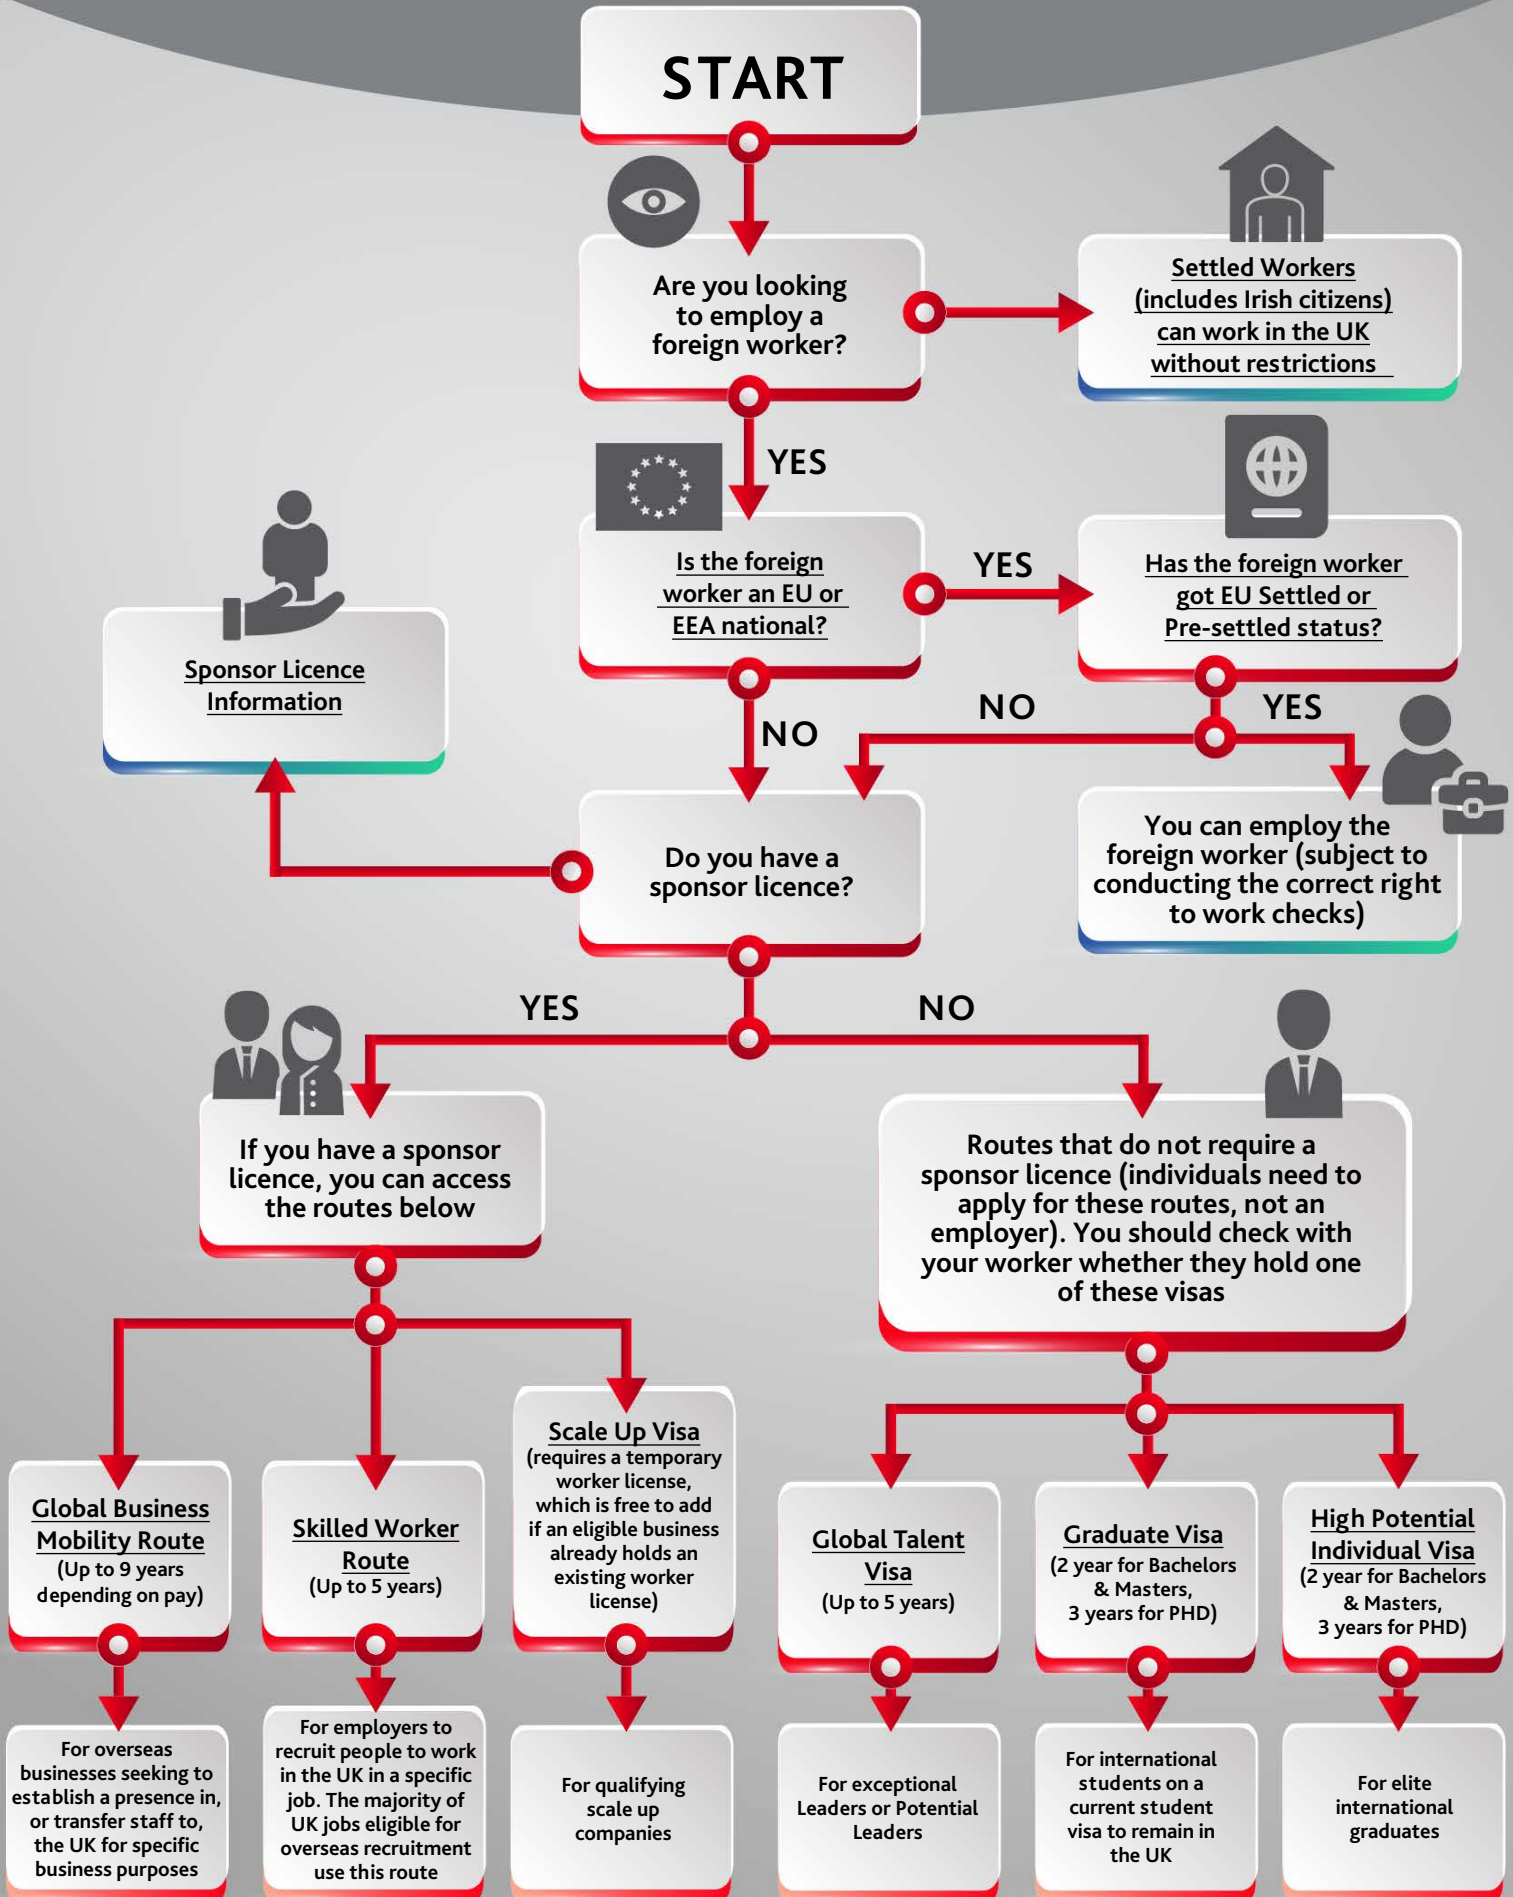

TECH & DIGITAL EMPLOYER CUSTOMER VISA JOURNEY

Decisions on visa applications from outside the UK are expected to be made within 3 weeks