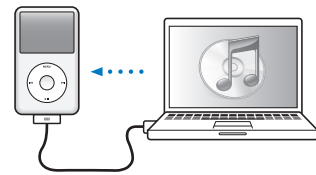

Download and install iTunes:
www.apple.com/ipod/start

View the user guide:
www.apple.com/support/manuals/ipod

Get music and more at the iTunes Store.

Also import music from CDs.

Connect to USB port on computer
(not keyboard) to set up and
begin charging.

Sync content while the battery charges.

Follow onscreen instructions
(may take a few minutes to appear
when iPod classic is charging).

Charge fully or at least 4 hours,
while computer is awake.

To disconnect after syncing, click Eject (⏏).

034-5054-A
Printed in XXXX

To	Do this
Turn on iPod classic	Press any button.
Turn off iPod classic	Press and hold Play/Pause (▶).
Turn on backlight	Press any button or use the Click Wheel.
Reset iPod classic (if it isn't responding)	Slide the Hold switch to HOLD and back again. Then press both the Menu and Center buttons for about 6 seconds, until the Apple logo appears.
Go directly to main menu	Press and hold Menu.
Play all songs in a playlist or album	Select the playlist or album and press Play/Pause (▶).
Play all songs in random order	From the main menu, choose Shuffle Songs.
Skip to any point in a song or video	From the Now Playing screen, press the Center button and then scroll to any point in the song or video.
Skip to next song	Press Next/Fast-forward (▶▶).
Start a song or video over	Press Previous/Rewind (◀◀).
Play previous song	Press Previous/Rewind (◀◀) twice.
Fast-forward or rewind a song or video	Press and hold Next/Fast-forward (▶▶) or Previous/Rewind (◀◀).
Access additional music options	Press and hold the Center button until a menu appears.