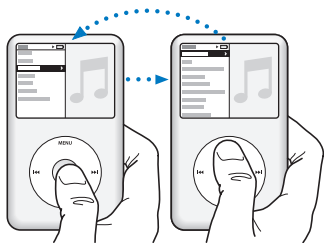

Then remove the cable.

iPod classic

For complete instructions
and important safety information,
see the *iPod classic User Guide*:

www.apple.com/support/manuals/ipod

Listen responsibly.

Browse items.

Play or pause
a song (▶||).

Press and hold ▶||
to turn off.

Disable Click Wheel.

Choose an item.

Press Menu
to go back.

Adjust the volume.

www.apple.com/ipodclassic
www.apple.com/support/ipodclassic

© 2009 Apple Inc. All rights reserved.
Apple, the Apple logo, iPod, iPod classic, and iTunes
are trademarks of Apple Inc., registered in the U.S. and
other countries. iTunes Store is a service mark of Apple Inc.,
registered in the U.S. and other countries.

034-5054-A
Printed in XXXX

To	Do this
Turn on iPod classic	Press any button.
Turn off iPod classic	Press and hold Play/Pause (▶).
Turn on backlight	Press any button or use the Click Wheel.
Reset iPod classic (if it isn't responding)	Slide the Hold switch to HOLD and back again. Then press both the Menu and Center buttons for about 6 seconds, until the Apple logo appears.
Go directly to main menu	Press and hold Menu.
Play all songs in a playlist or album	Select the playlist or album and press Play/Pause (▶).
Play all songs in random order	From the main menu, choose Shuffle Songs.
Skip to any point in a song or video	From the Now Playing screen, press the Center button and then scroll to any point in the song or video.
Skip to next song	Press Next/Fast-forward (▶▶).
Start a song or video over	Press Previous/Rewind (◀◀).
Play previous song	Press Previous/Rewind (◀◀) twice.
Fast-forward or rewind a song or video	Press and hold Next/Fast-forward (▶▶) or Previous/Rewind (◀◀).
Access additional music options	Press and hold the Center button until a menu appears.