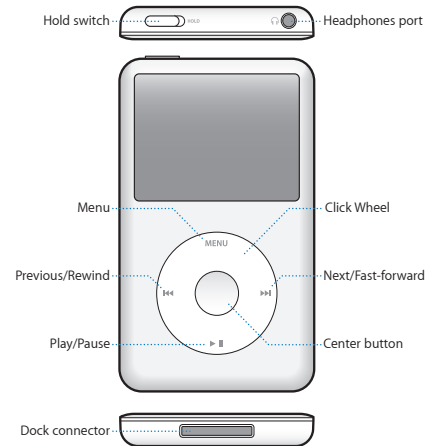

iPod classic