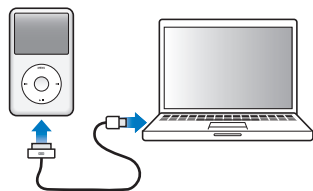

Download and install iTunes:
www.apple.com/ipod/start

View the user guide:
www.apple.com/support/manuals/ipod

Get music and more at the iTunes Store.

Also import music from CDs.

Connect to USB port on computer
(not keyboard) to set up and
begin charging.

Sync content while the battery charges.

Follow onscreen instructions
(may take a few minutes to appear
when iPod classic is charging).

Charge fully or at least 4 hours,
while computer is awake.

To disconnect after syncing, click Eject (⏏).