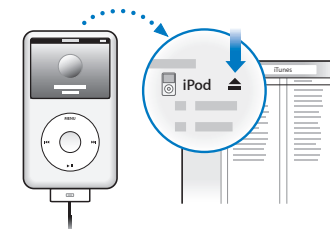

Download and install iTunes:
www.apple.com/ipod/start

View the user guide:
www.apple.com/support/manuals/ipod

Get music and more at the iTunes Store.

Also import music from CDs.

Connect to USB port on computer
(not keyboard) to set up and
begin charging.

Sync content while the battery charges.

Follow onscreen instructions
(may take a few minutes to appear
when iPod classic is charging).

Charge fully or at least 4 hours,
while computer is awake.

To disconnect after syncing, click Eject (⏏).