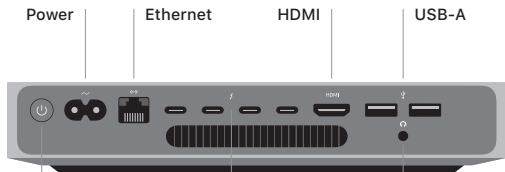

 **Mac mini**

Welcome to your Mac mini

Press the power button to start up Mac mini.
Setup Assistant helps get you up and running.

Power button

**Thunderbolt 3
(USB-C)**

Charge devices;
connect external
displays and
high-performance
peripherals.

Headphone

Menu bar

Control Center

Spotlight

Finder
Access all
your files,
folders,
and apps.

Dock
Easily get
to the
apps you
use most.

**System
Preferences**