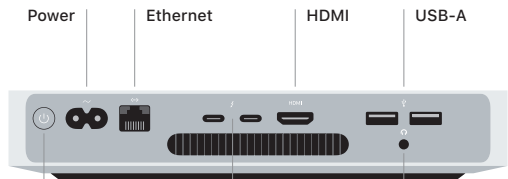

Press the power button to start up Mac mini.
Setup Assistant helps get you up and running.

Power button

**Thunderbolt /
USB 4**

Connect external displays and high-performance peripherals.

Headphone

Menu bar