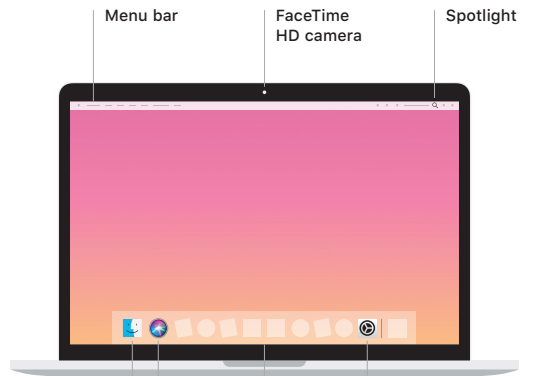

To contact Apple, go to support.apple.com/contact.

 **MacBook Pro**

Welcome to your MacBook Pro

MacBook Pro automatically starts up when you lift the lid. Setup Assistant helps get you up and running.

Thunderbolt 3 (USB-C)

Charge your MacBook Pro and connect external storage or a display.

Finder
Access all your files, folders, and apps.

Siri

Dock
Easily get to the apps you use most.

System Preferences

Headphone

Multi-Touch trackpad gestures

Brush with two fingers on the trackpad to scroll up, down, or sideways. Swipe with two fingers to flip through web pages and documents. Click with two fingers to right-click. You can also click and then press deeper on the trackpad to Force click text and reveal more information. To learn more, choose System Preferences in the Dock, then click Trackpad.