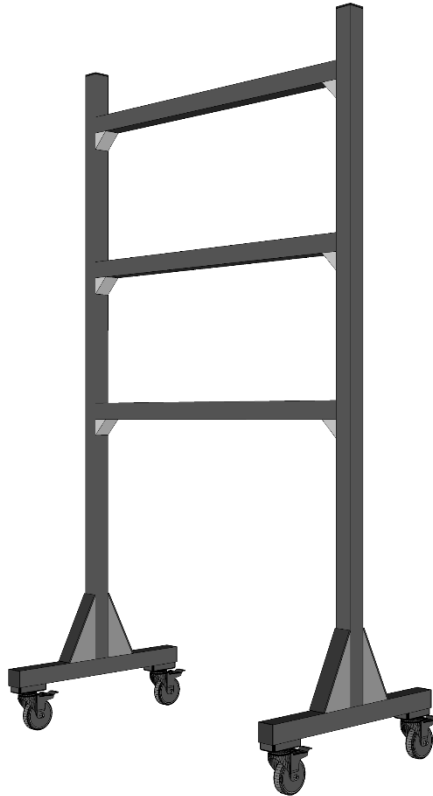

Easel for small charts EASEL_0003_MK2

| General Specifications | |
|------------------------|---|
| DXOMARK Reference | EASEL_0003_MK2 |
| Dimensions | L 880 x W 500 x H 1621 mm (34.65 x 19.69 x 63.82") |
| Material | Aluminum profiles |
| color | Black |
| Weight | 16 Kg (35.3 lbs.) |
| HS Code | 9031.20.0000 |
| Country of origin | France |

| Description |
|---|
| This easel is used to support DXOMARK small charts. |