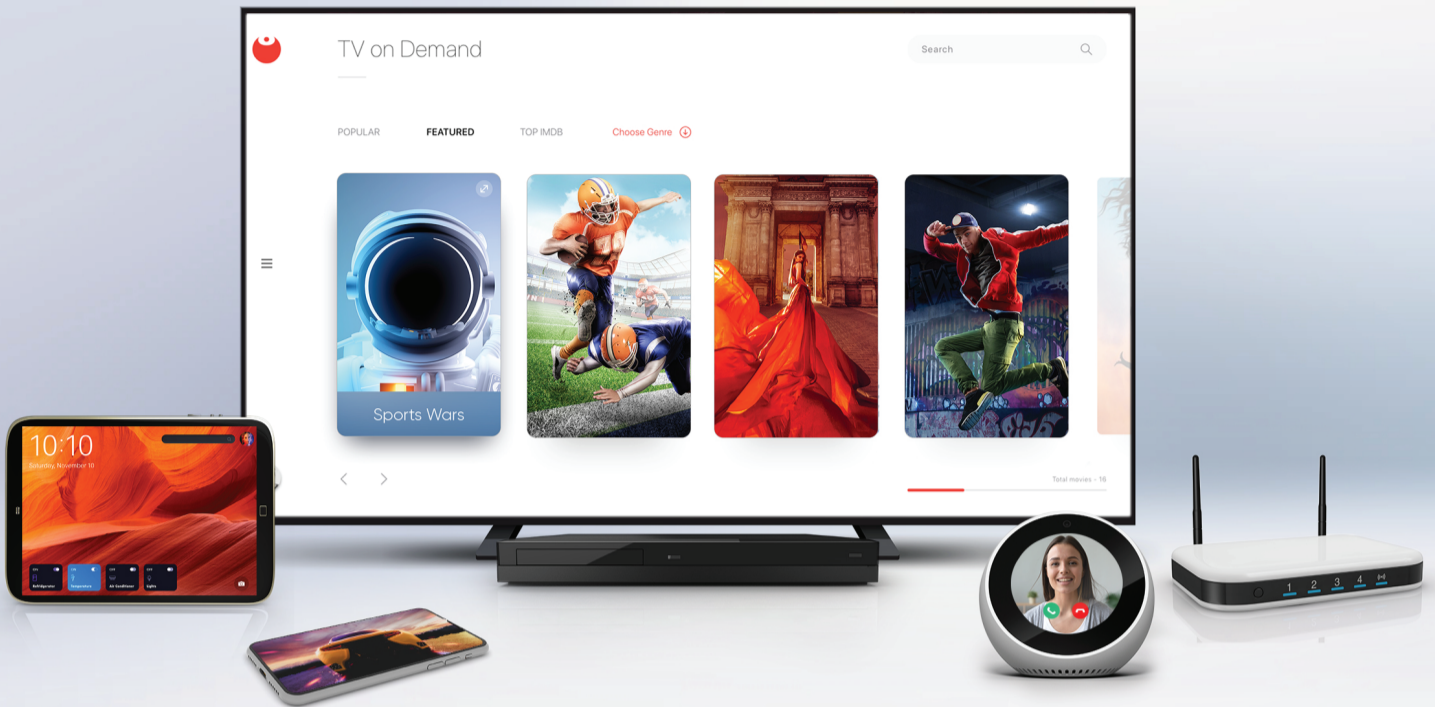

Smart Home | Powered By MediaTek

MediaTek powers 1.5 billion devices per year, including the popular Peloton bike, Tonal fitness system, Amazon Echo Dot and Sonos Beam. With our technology in one in five homes globally, we're bringing the latest technology innovations to the brands you love.

#1 For Smart TVs

MediaTek makes theater-quality viewing experiences accessible in the home with cutting-edge imaging advancements.

#1 For Smart Speakers And Voice Assistant Devices

MediaTek brings powerful edge AI processing to a wide range of voice assistants from Amazon Alexa, Google Assistant, Alibaba, and Baidu.

#1 For Multimedia Players

MediaTek makes theater-quality viewing experiences accessible in the home with cutting-edge imaging advancements.

#1 In Connectivity Solutions For The Broadband, Consumer Electronics, And Gaming Segments

Take advantage of geofencing to set up specific actions based on the location of your smartphone, such as having your lights and heater turn on when you get home.

Your smart TV can serve as a hub for your smart devices, whether you want to check a video feed of your baby in the other room or see who just rang the doorbell.