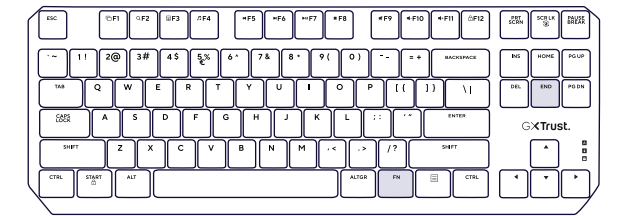

5.

FN + 9 (= CUSTOM MODE 1

FN + 0) = CUSTOM MODE 2

6.

1 FN + END

2 [Light indicator sequence]

3 [Hand pointing to keyboard]

4 FN + END

3.

- FN + Up Arrow OR Down Arrow = Brightness Control
- FN + Left Arrow OR Right Arrow = Standby/Power

4.