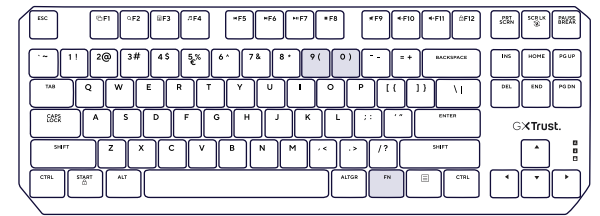

5.

FN + 9 (= CUSTOM MODE 1

FN + 0) = CUSTOM MODE 2

6.

1 FN + END

2 [Light indicator sequence]

3 [Hand pointing to keyboard]

4 FN + END

3.

- FN + Up Arrow OR Down Arrow = Brightness Control
- FN + Left Arrow OR Right Arrow = Standby/Power

4.