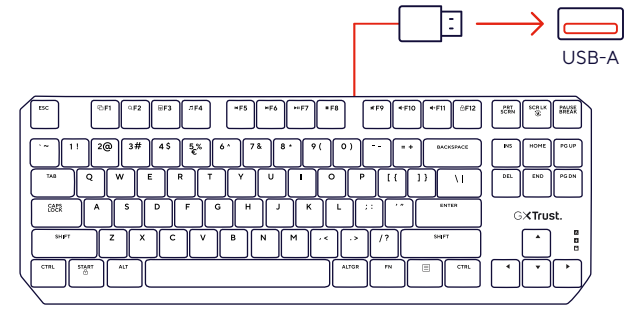

1.

2.

- FN + F1 = Copy
- FN + F2 = Search
- FN + F3 = Calendar
- FN + F4 = Music
- FN + F5 = Previous
- FN + F6 = Next
- FN + F7 = Play/Pause
- FN + F8 = Stop
- FN + F9 = Mute
- FN + F10 = Unmute
- FN + F11 = Volume Up