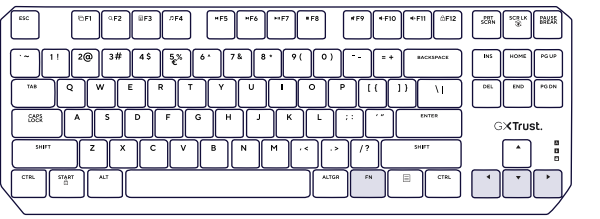

FAQ WWW.TRUST.COM/24404/FAQ Trust International BV - Laan van Barcelona 600 - 3317DD, Dordrecht, The Netherlands ©2023 Trust All rights reserved.

1.

2.

- FN + F1 = Copy
- FN + F2 = Search
- FN + F3 = Calendar
- FN + F4 = Music
- FN + F5 = Previous
- FN + F6 = Next
- FN + F7 = Play/Pause
- FN + F8 = Stop
- FN + F9 = Mute
- FN + F10 = Unmute
- FN + F11 = Volume Up

3.

- FN + Up Arrow OR Down Arrow = Brightness Control
- FN + Left Arrow OR Right Arrow = Standby/Power

4.