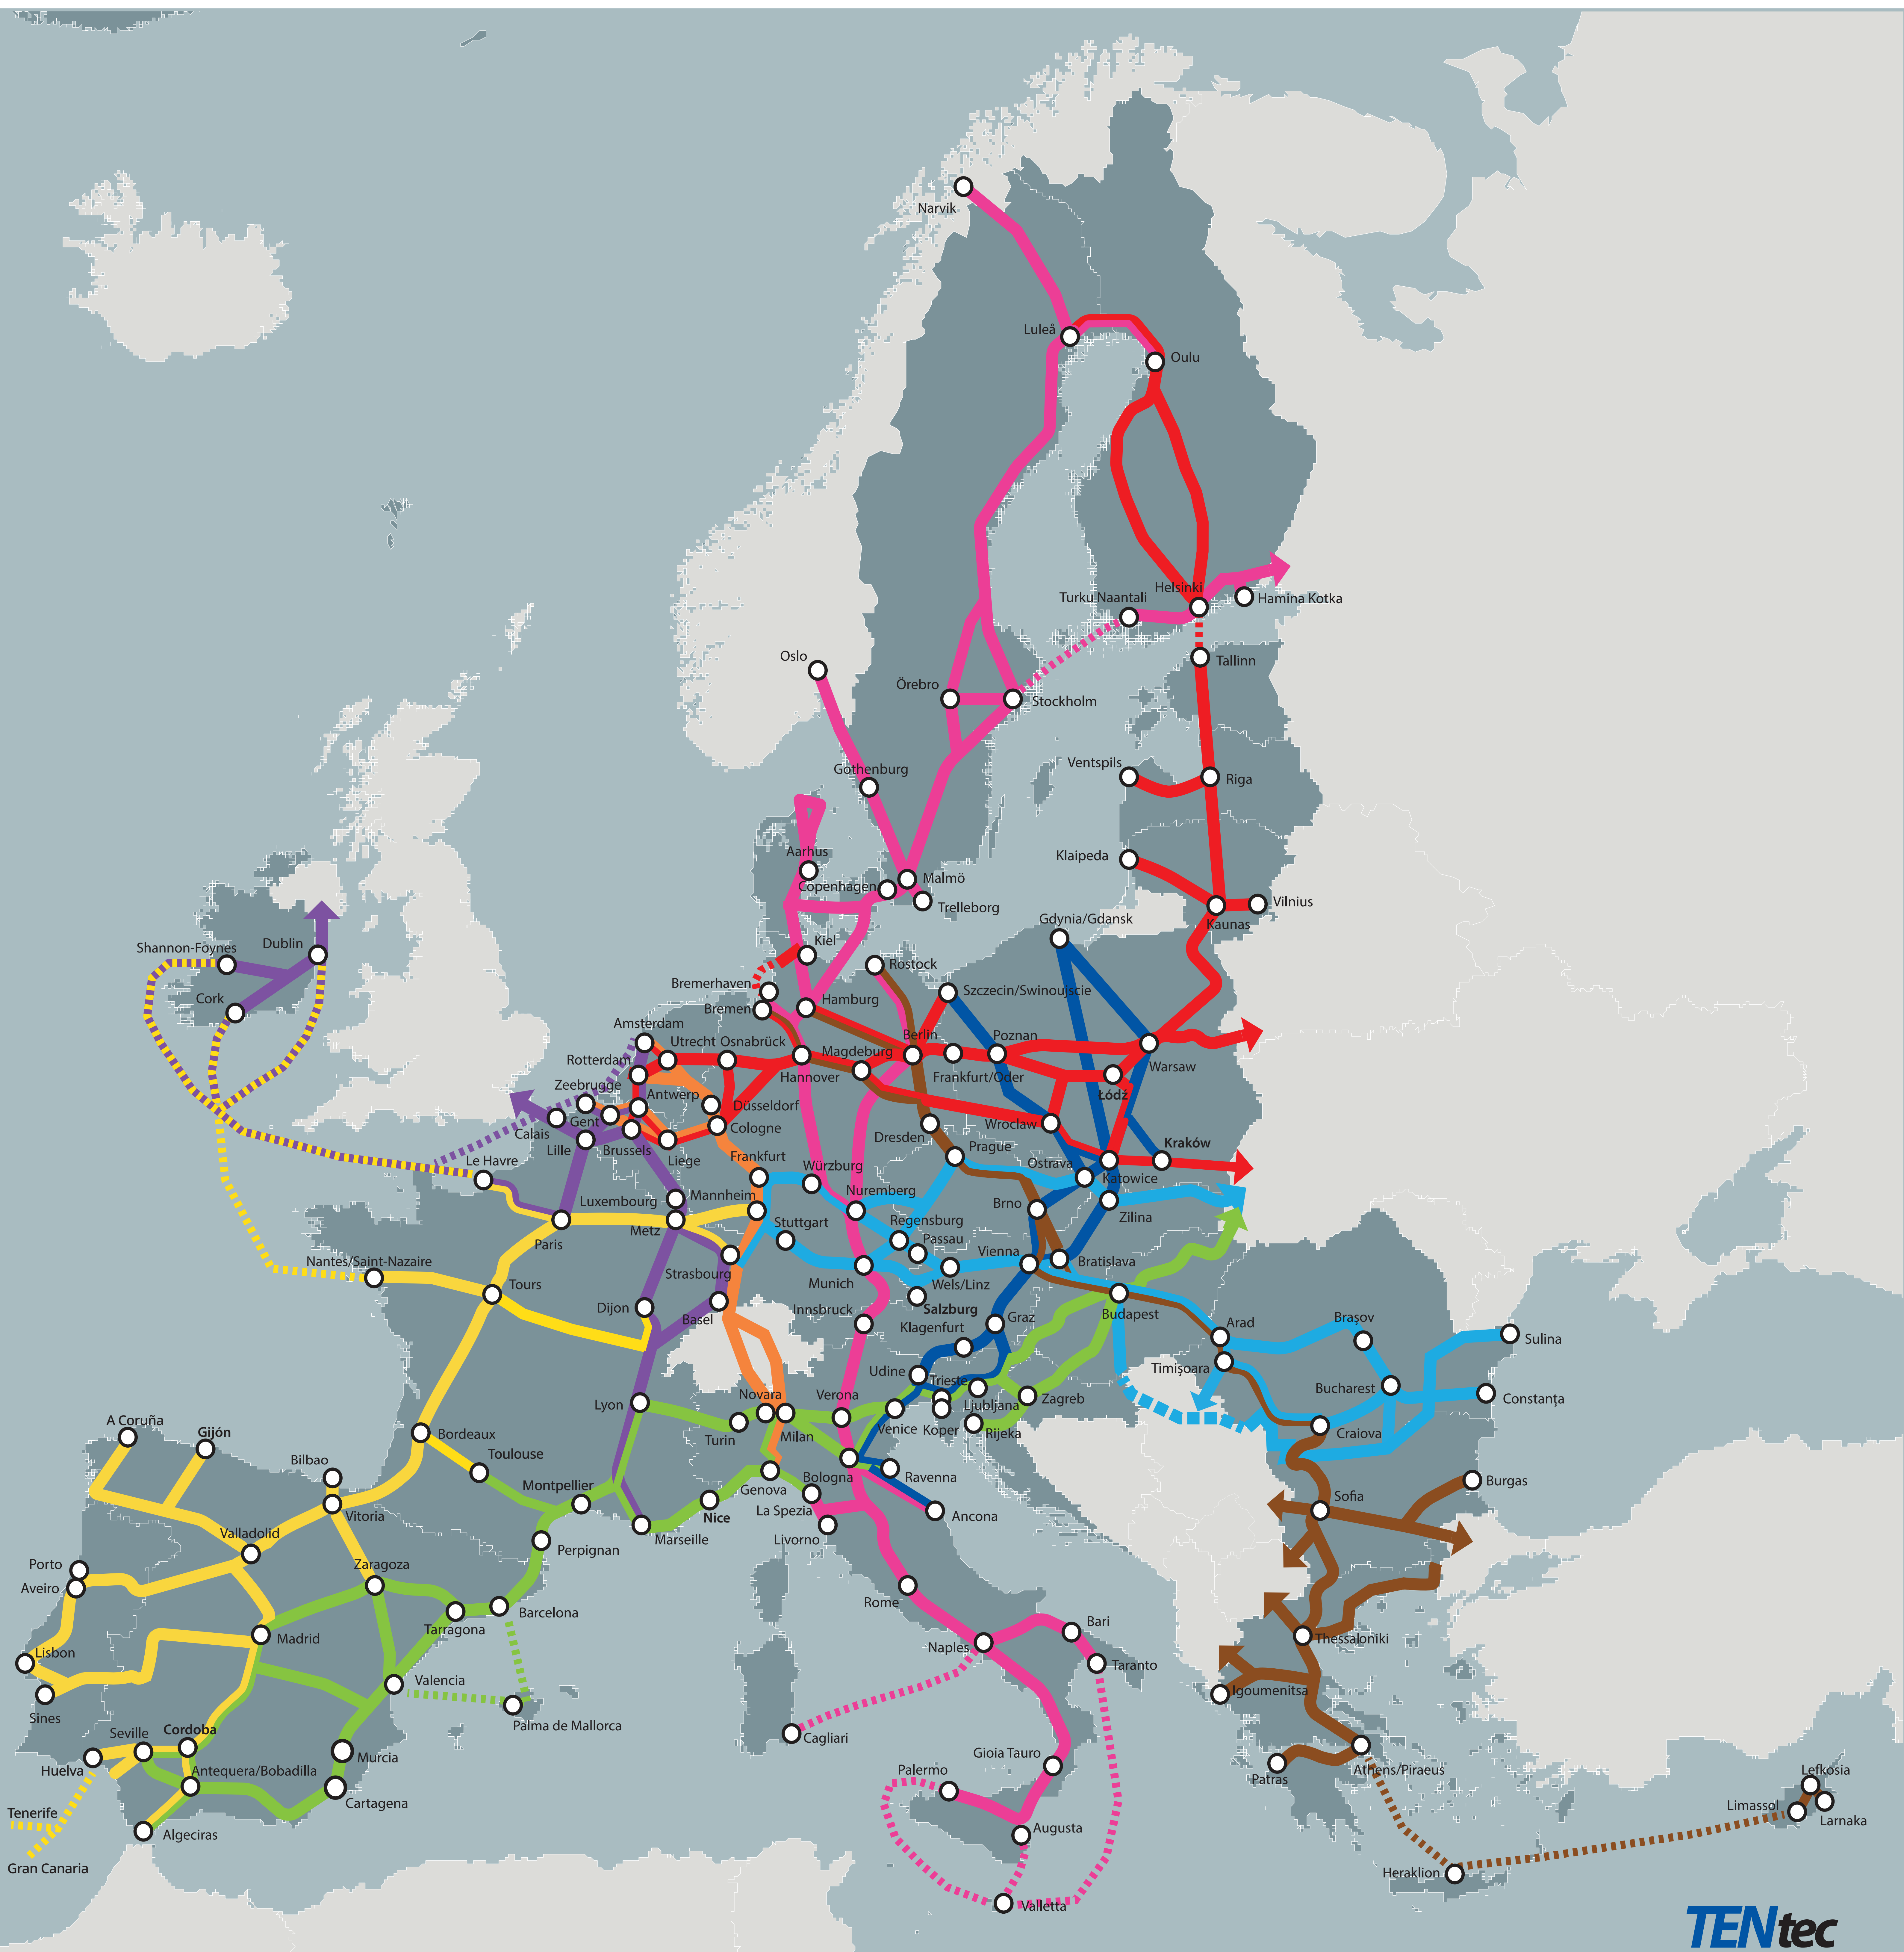

European
Commission

TRANS-EUROPEAN TRANSPORT NETWORK

TEN-T CORE NETWORK CORRIDORS

Legend

- BALTIC - ADRIATIC
- NORTH SEA - BALTIC
- MEDITERRANEAN
- ORIENT / EAST-MED
- SCANDINAVIAN - MEDITERRANEAN
- RHINE - ALPINE
- ATLANTIC
- NORTH SEA - MEDITERRANEAN
- RHINE - DANUBE