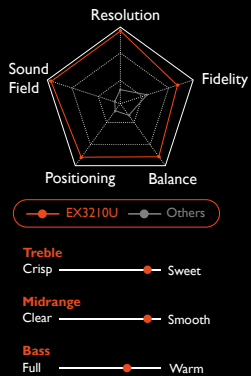

EXplore the Possibilities

You're in charge. Get ready to see, hear, and control your games like never before. Stunning 4K graphics, superior audio, and flawless performance set you up for limitless thrills. Together, you and EX3210U can be unstoppable.

EXpanded Immersion

Plan your next move. Scan the horizon for friends or foes, camouflaged traps or hidden treasure. EX3210U delivers detailed information with clear, vivid graphics and smooth, tear-free images.

HDRi

144Hz

1ms MPRT

AMD FreeSync Premium Pro

EXceptional Audio

Gaming audio advances the adventure and guides your actions. An upgraded sound system warns you of approaching enemy footsteps, simultaneously delivering crisp vocals and resonant background music. Plus, the noise-cancelling AI mic keeps you connected to your allies at all times.

EXtraordinary Design

Customize your settings to your preferences. Game seamlessly with native 4K graphics at up to 144Hz. Connect your peripherals via HDMI 2.1. We respect your preferences and empower you with selectable modes and performance enhancers. With MOBIUZ, you're ready to go in comfort and style!

BenQ MOBIUZ Gaming Monitor EX3210U