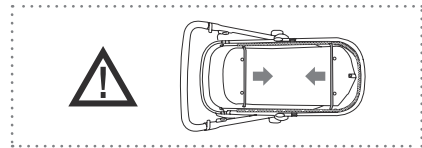

how to use

for Joolz Hub & Joolz Hub+

HUB