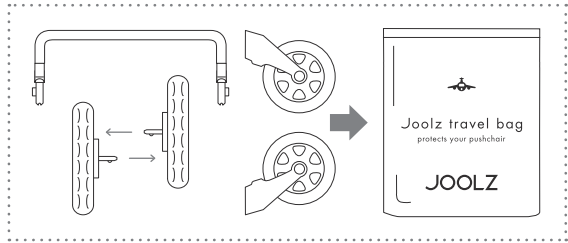

how to use

for Joolz Hub & Joolz Hub+

HUB