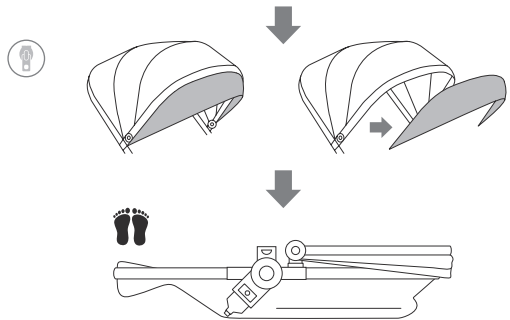

how to use

for Joolz Geo & Joolz Geo² mono