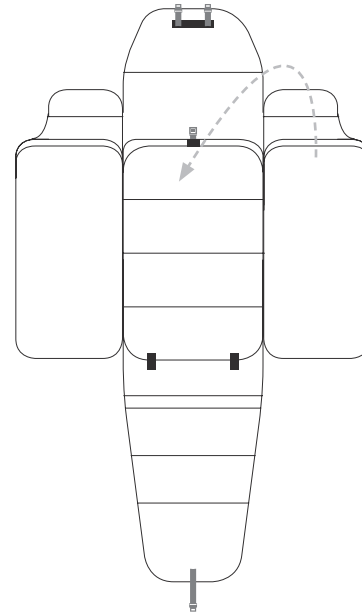

how to store

length	60 cm	23.6 in
width	21 cm	8.3 in
height	42 cm	16.5 in
weight	3 kg	6.6 lbs

how to fold

1

2

3

4

how to use

for Joolz Geo & Joolz Geo² duo

sizes & weights

HUB

seat

length	76 cm	29.9 in
width	57 cm	22.4 in
height	36 cm	14.2 in
weight	14,5 kg	32 lbs

cot

length	83 cm	32.7 in
width	57 cm	22.4 in
height	41 cm	16.1 in
weight	14,6 kg	32.2 lbs

GEO

cot

length	94 cm	37.0 in
width	57 cm	22.4 in
height	43 cm	16.9 in
weight	18,5 kg	40.8 lbs

seat

length	94 cm	37.0 in
width	57 cm	22.4 in
height	42 cm	16.5 in
weight	17,3 kg	38.1 lbs

upper seat/lower cot