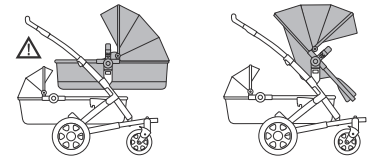

for Joolz Geo & Joolz Geo² duo

sizes & weights

HUB

seat

length	76 cm	29.9 in
width	57 cm	22.4 in
height	36 cm	14.2 in
weight	14,5 kg	32 lbs

cot

length	83 cm	32.7 in
width	57 cm	22.4 in
height	41 cm	16.1 in
weight	14,6 kg	32.2 lbs