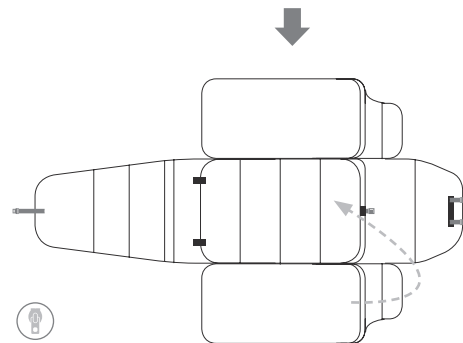

how to store

length	60 cm	23.6 in
width	21 cm	8.3 in
height	42 cm	16.5 in
weight	3 kg	6.6 lbs

how to fold

1

2

3

4

how to use

for Joolz Geo & Joolz Geo² duo

sizes & weights

HUB

seat

length	76 cm	29.9 in
width	57 cm	22.4 in
height	36 cm	14.2 in
weight	14,5 kg	32 lbs

cot

length	83 cm	32.7 in
width	57 cm	22.4 in
height	41 cm	16.1 in
weight	14,6 kg	32.2 lbs

cocoon

length	76 cm	29.9 in
width	57 cm	22.4 in
height	36 cm	14.2 in
weight	15,5 kg	34.2 lbs

DAY

cot

length	89 cm	35.0 in
width	57 cm	22.4 in
height	43 cm	16.9 in
weight	17,2 kg	37.9 lbs

seat

length	89 cm	35.0 in
width	57 cm	22.4 in
height	42 cm	16.5 in
weight	16,2 kg	35.7 lbs