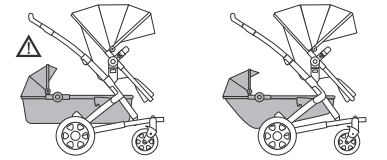

for Joolz Geo & Joolz Geo² duo

sizes & weights

HUB

seat

length	76 cm	29.9 in
width	57 cm	22.4 in
height	36 cm	14.2 in
weight	14,5 kg	32 lbs

cot

length	83 cm	32.7 in
width	57 cm	22.4 in
height	41 cm	16.1 in
weight	14,6 kg	32.2 lbs