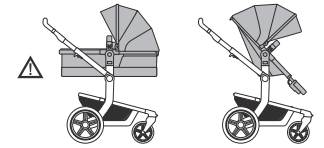

how to use

for Joolz Day, Joolz Day², Joolz Day³ & Joolz Day⁺

DAY