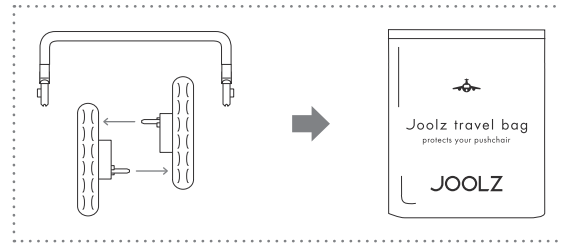

for Joolz Geo & Joolz Geo² duo

sizes & weights

HUB

seat

length	76 cm	29.9 in
width	57 cm	22.4 in
height	36 cm	14.2 in
weight	14,5 kg	32 lbs

cot

length	83 cm	32.7 in
width	57 cm	22.4 in
height	41 cm	16.1 in
weight	14,6 kg	32.2 lbs