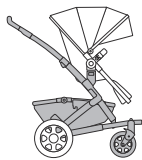

how to use

for Joolz Geo & Joolz Geo² mono