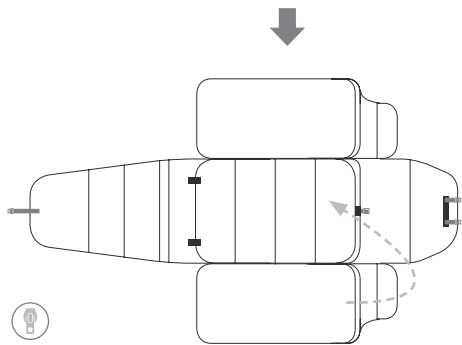

how to use

for Joolz Hub & Joolz Hub+

HUB