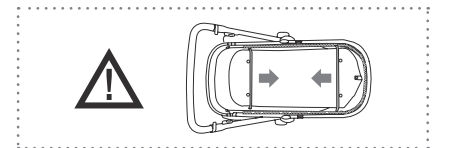

for Joolz Geo & Joolz Geo² duo

sizes & weights

HUB

seat

length	76 cm	29.9 in
width	57 cm	22.4 in
height	36 cm	14.2 in
weight	14,5 kg	32 lbs

cot

length	83 cm	32.7 in
width	57 cm	22.4 in
height	41 cm	16.1 in
weight	14,6 kg	32.2 lbs