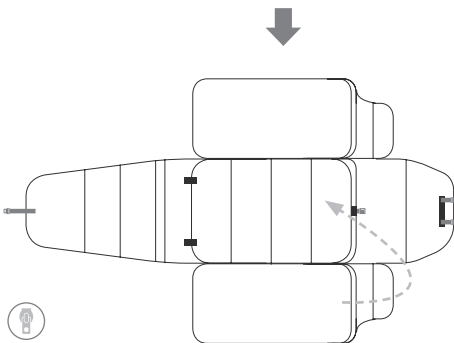

how to use

for Joolz Geo & Joolz Geo² mono