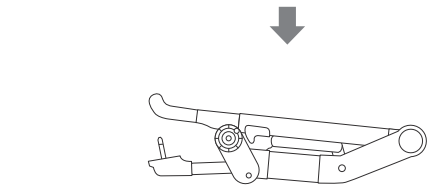

how to use

for Joolz Hub & Joolz Hub+

HUB