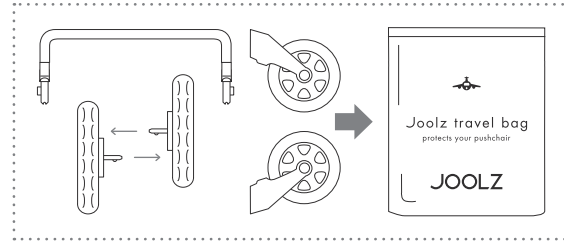

how to use

for Joolz Day, Joolz Day², Joolz Day³ & Joolz Day⁺

DAY