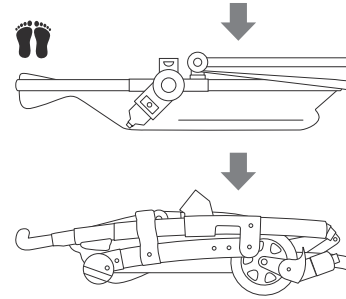

for Joolz Geo & Joolz Geo² duo

sizes & weights

HUB

seat

length	76 cm	29.9 in
width	57 cm	22.4 in
height	36 cm	14.2 in
weight	14,5 kg	32 lbs

cot

length	83 cm	32.7 in
width	57 cm	22.4 in
height	41 cm	16.1 in
weight	14,6 kg	32.2 lbs