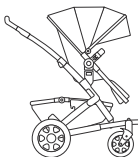

for Joolz Geo & Joolz Geo² duo

sizes & weights

HUB

seat

length	76 cm	29.9 in
width	57 cm	22.4 in
height	36 cm	14.2 in
weight	14,5 kg	32 lbs

cot

length	83 cm	32.7 in
width	57 cm	22.4 in
height	41 cm	16.1 in
weight	14,6 kg	32.2 lbs

cocoon

length	76 cm	29.9 in
width	57 cm	22.4 in
height	36 cm	14.2 in
weight	15,5 kg	34.2 lbs

DAY

cot

length	89 cm	35.0 in
width	57 cm	22.4 in
height	43 cm	16.9 in
weight	17,2 kg	37.9 lbs

seat

length	89 cm	35.0 in
width	57 cm	22.4 in
height	42 cm	16.5 in
weight	16,2 kg	35.7 lbs

GEO

cot

length	94 cm	37.0 in
width	57 cm	22.4 in
height	43 cm	16.9 in
weight	18,5 kg	40.8 lbs

seat

length	94 cm	37.0 in
width	57 cm	22.4 in
height	42 cm	16.5 in
weight	17,3 kg	38.1 lbs

upper seat/lower cot