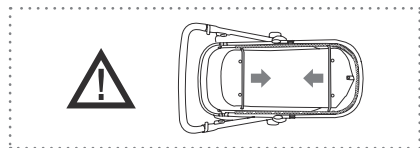

how to use

for Joolz Geo & Joolz Geo² mono