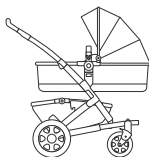

for Joolz Geo & Joolz Geo² duo

sizes & weights

HUB

seat

length	76 cm	29.9 in
width	57 cm	22.4 in
height	36 cm	14.2 in
weight	14,5 kg	32 lbs

cot

length	83 cm	32.7 in
width	57 cm	22.4 in
height	41 cm	16.1 in
weight	14,6 kg	32.2 lbs

cocoon

length	76 cm	29.9 in
width	57 cm	22.4 in
height	36 cm	14.2 in
weight	15,5 kg	34.2 lbs

DAY

cot

length	89 cm	35.0 in
width	57 cm	22.4 in
height	43 cm	16.9 in
weight	17,2 kg	37.9 lbs

seat

length	89 cm	35.0 in
width	57 cm	22.4 in
height	42 cm	16.5 in
weight	16,2 kg	35.7 lbs

GEO

cot

length	94 cm	37.0 in
width	57 cm	22.4 in
height	43 cm	16.9 in
weight	18,5 kg	40.8 lbs

seat

length	94 cm	37.0 in
width	57 cm	22.4 in
height	42 cm	16.5 in
weight	17,3 kg	38.1 lbs

upper seat/lower cot