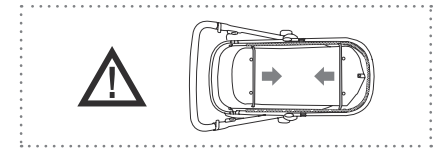

how to use

for Joolz Day, Joolz Day², Joolz Day³ & Joolz Day⁺

DAY