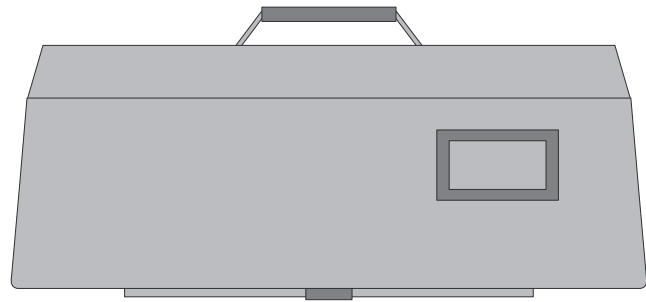

how to store

length	60 cm	23.6 in
width	21 cm	8.3 in
height	42 cm	16.5 in
weight	3 kg	6.6 lbs

how to fold

1

2

3

4

how to use

GEO

cot

length	94 cm	37.0 in
width	57 cm	22.4 in
height	43 cm	16.9 in
weight	18,5 kg	40.8 lbs

seat

length	94 cm	37.0 in
width	57 cm	22.4 in
height	42 cm	16.5 in
weight	17,3 kg	38.1 lbs

upper seat/lower cot