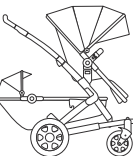

upper seat/lower seat

length	96 cm	37.8 in
width	57 cm	22.4 in
height	47 cm	18.5 in
weight	18,3 kg	40.3 lbs