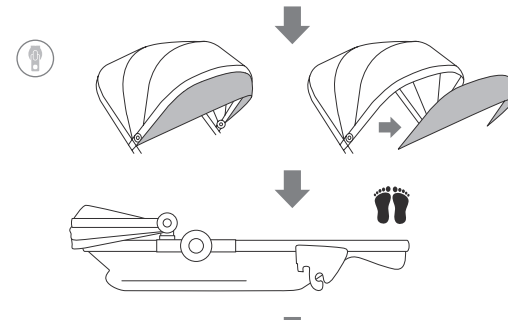

for Joolz Geo & Joolz Geo² duo

sizes & weights

HUB

seat

length	76 cm	29.9 in
width	57 cm	22.4 in
height	36 cm	14.2 in
weight	14,5 kg	32 lbs

cot

length	83 cm	32.7 in
width	57 cm	22.4 in
height	41 cm	16.1 in
weight	14,6 kg	32.2 lbs