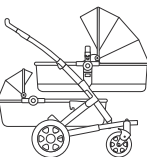

upper seat/lower cot

length	96 cm	37.8 in
width	57 cm	22.4 in
height	47 cm	18.5 in
weight	18,9 kg	41.7 lbs

upper cot/lower cot

length	96 cm	37.8 in
width	57 cm	22.4 in
height	47 cm	18.5 in
weight	20,1 kg	44.3 lbs