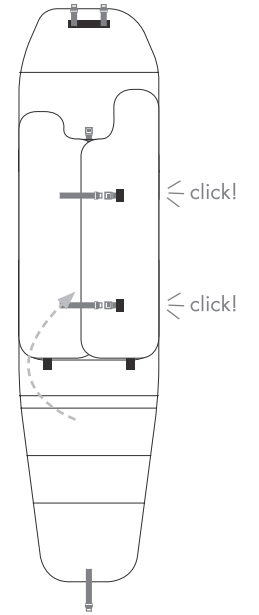

how to store

length	60 cm	23.6 in
width	21 cm	8.3 in
height	42 cm	16.5 in
weight	3 kg	6.6 lbs

how to fold

1

2

3

4

how to use