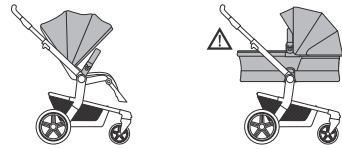

how to use

for Joolz Hub & Joolz Hub+

HUB