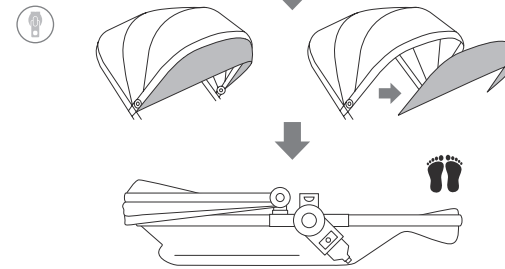

how to use

for Joolz Day, Joolz Day², Joolz Day³ & Joolz Day⁺

DAY