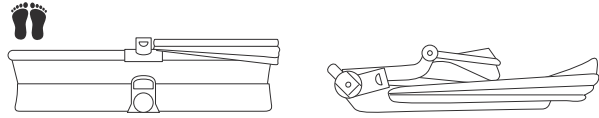

how to use

for Joolz Hub & Joolz Hub+

HUB