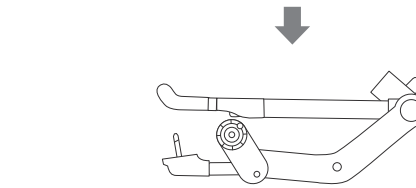

how to use

for Joolz Day, Joolz Day², Joolz Day³ & Joolz Day⁺

DAY