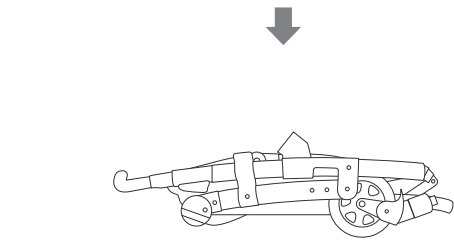

how to use

for Joolz Geo & Joolz Geo² mono