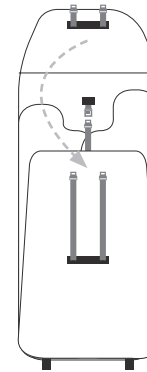

how to store

length	60 cm	23.6 in
width	21 cm	8.3 in
height	42 cm	16.5 in
weight	3 kg	6.6 lbs

how to fold

1

2

3

4

how to use

GEO

cot

length	94 cm	37.0 in
width	57 cm	22.4 in
height	43 cm	16.9 in
weight	18,5 kg	40.8 lbs

seat

length	94 cm	37.0 in
width	57 cm	22.4 in
height	42 cm	16.5 in
weight	17,3 kg	38.1 lbs

upper seat/lower cot