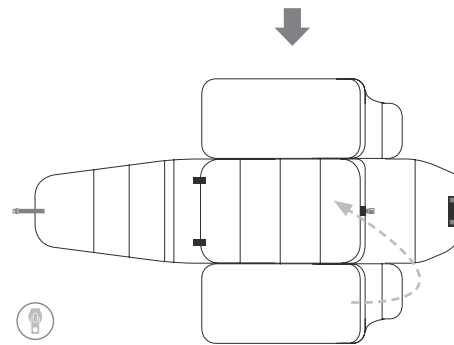

how to use

for Joolz Day, Joolz Day², Joolz Day³ & Joolz Day⁺

DAY