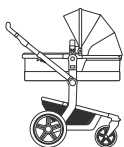

for Joolz Geo & Joolz Geo² duo

sizes & weights

HUB

seat

length	76 cm	29.9 in
width	57 cm	22.4 in
height	36 cm	14.2 in
weight	14,5 kg	32 lbs

cot

length	83 cm	32.7 in
width	57 cm	22.4 in
height	41 cm	16.1 in
weight	14,6 kg	32.2 lbs

cocoon

length	76 cm	29.9 in
width	57 cm	22.4 in
height	36 cm	14.2 in
weight	15,5 kg	34.2 lbs

DAY

cot

length	89 cm	35.0 in
width	57 cm	22.4 in
height	43 cm	16.9 in
weight	17,2 kg	37.9 lbs

seat

length	89 cm	35.0 in
width	57 cm	22.4 in
height	42 cm	16.5 in
weight	16,2 kg	35.7 lbs