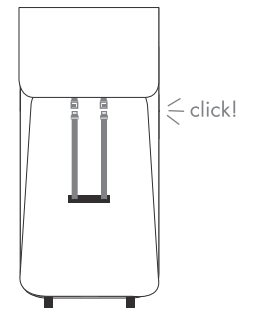

how to store

length	60 cm	23.6 in
width	21 cm	8.3 in
height	42 cm	16.5 in
weight	3 kg	6.6 lbs

how to fold

1

2

3

4

how to use