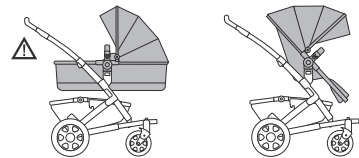

how to use

for Joolz Geo & Joolz Geo² mono