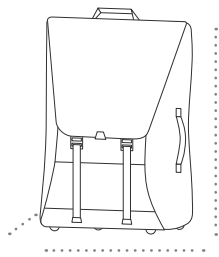

GEO

cot

length	94 cm	37.0 in
width	57 cm	22.4 in
height	43 cm	16.9 in
weight	18,5 kg	40.8 lbs

seat

length	94 cm	37.0 in
width	57 cm	22.4 in
height	42 cm	16.5 in
weight	17,3 kg	38.1 lbs

upper seat/lower cot

length	96 cm	37.8 in
width	57 cm	22.4 in
height	47 cm	18.5 in
weight	18,9 kg	41.7 lbs

upper cot/lower cot

length	96 cm	37.8 in
width	57 cm	22.4 in
height	47 cm	18.5 in
weight	20,1 kg	44.3 lbs

upper seat/lower seat

length	96 cm	37.8 in
width	57 cm	22.4 in
height	47 cm	18.5 in
weight	18,3 kg	40.3 lbs

enjoy the ride #myjoolz

JOOOZ POSITIVE
DESIGN
stroll around the world of joolz.com