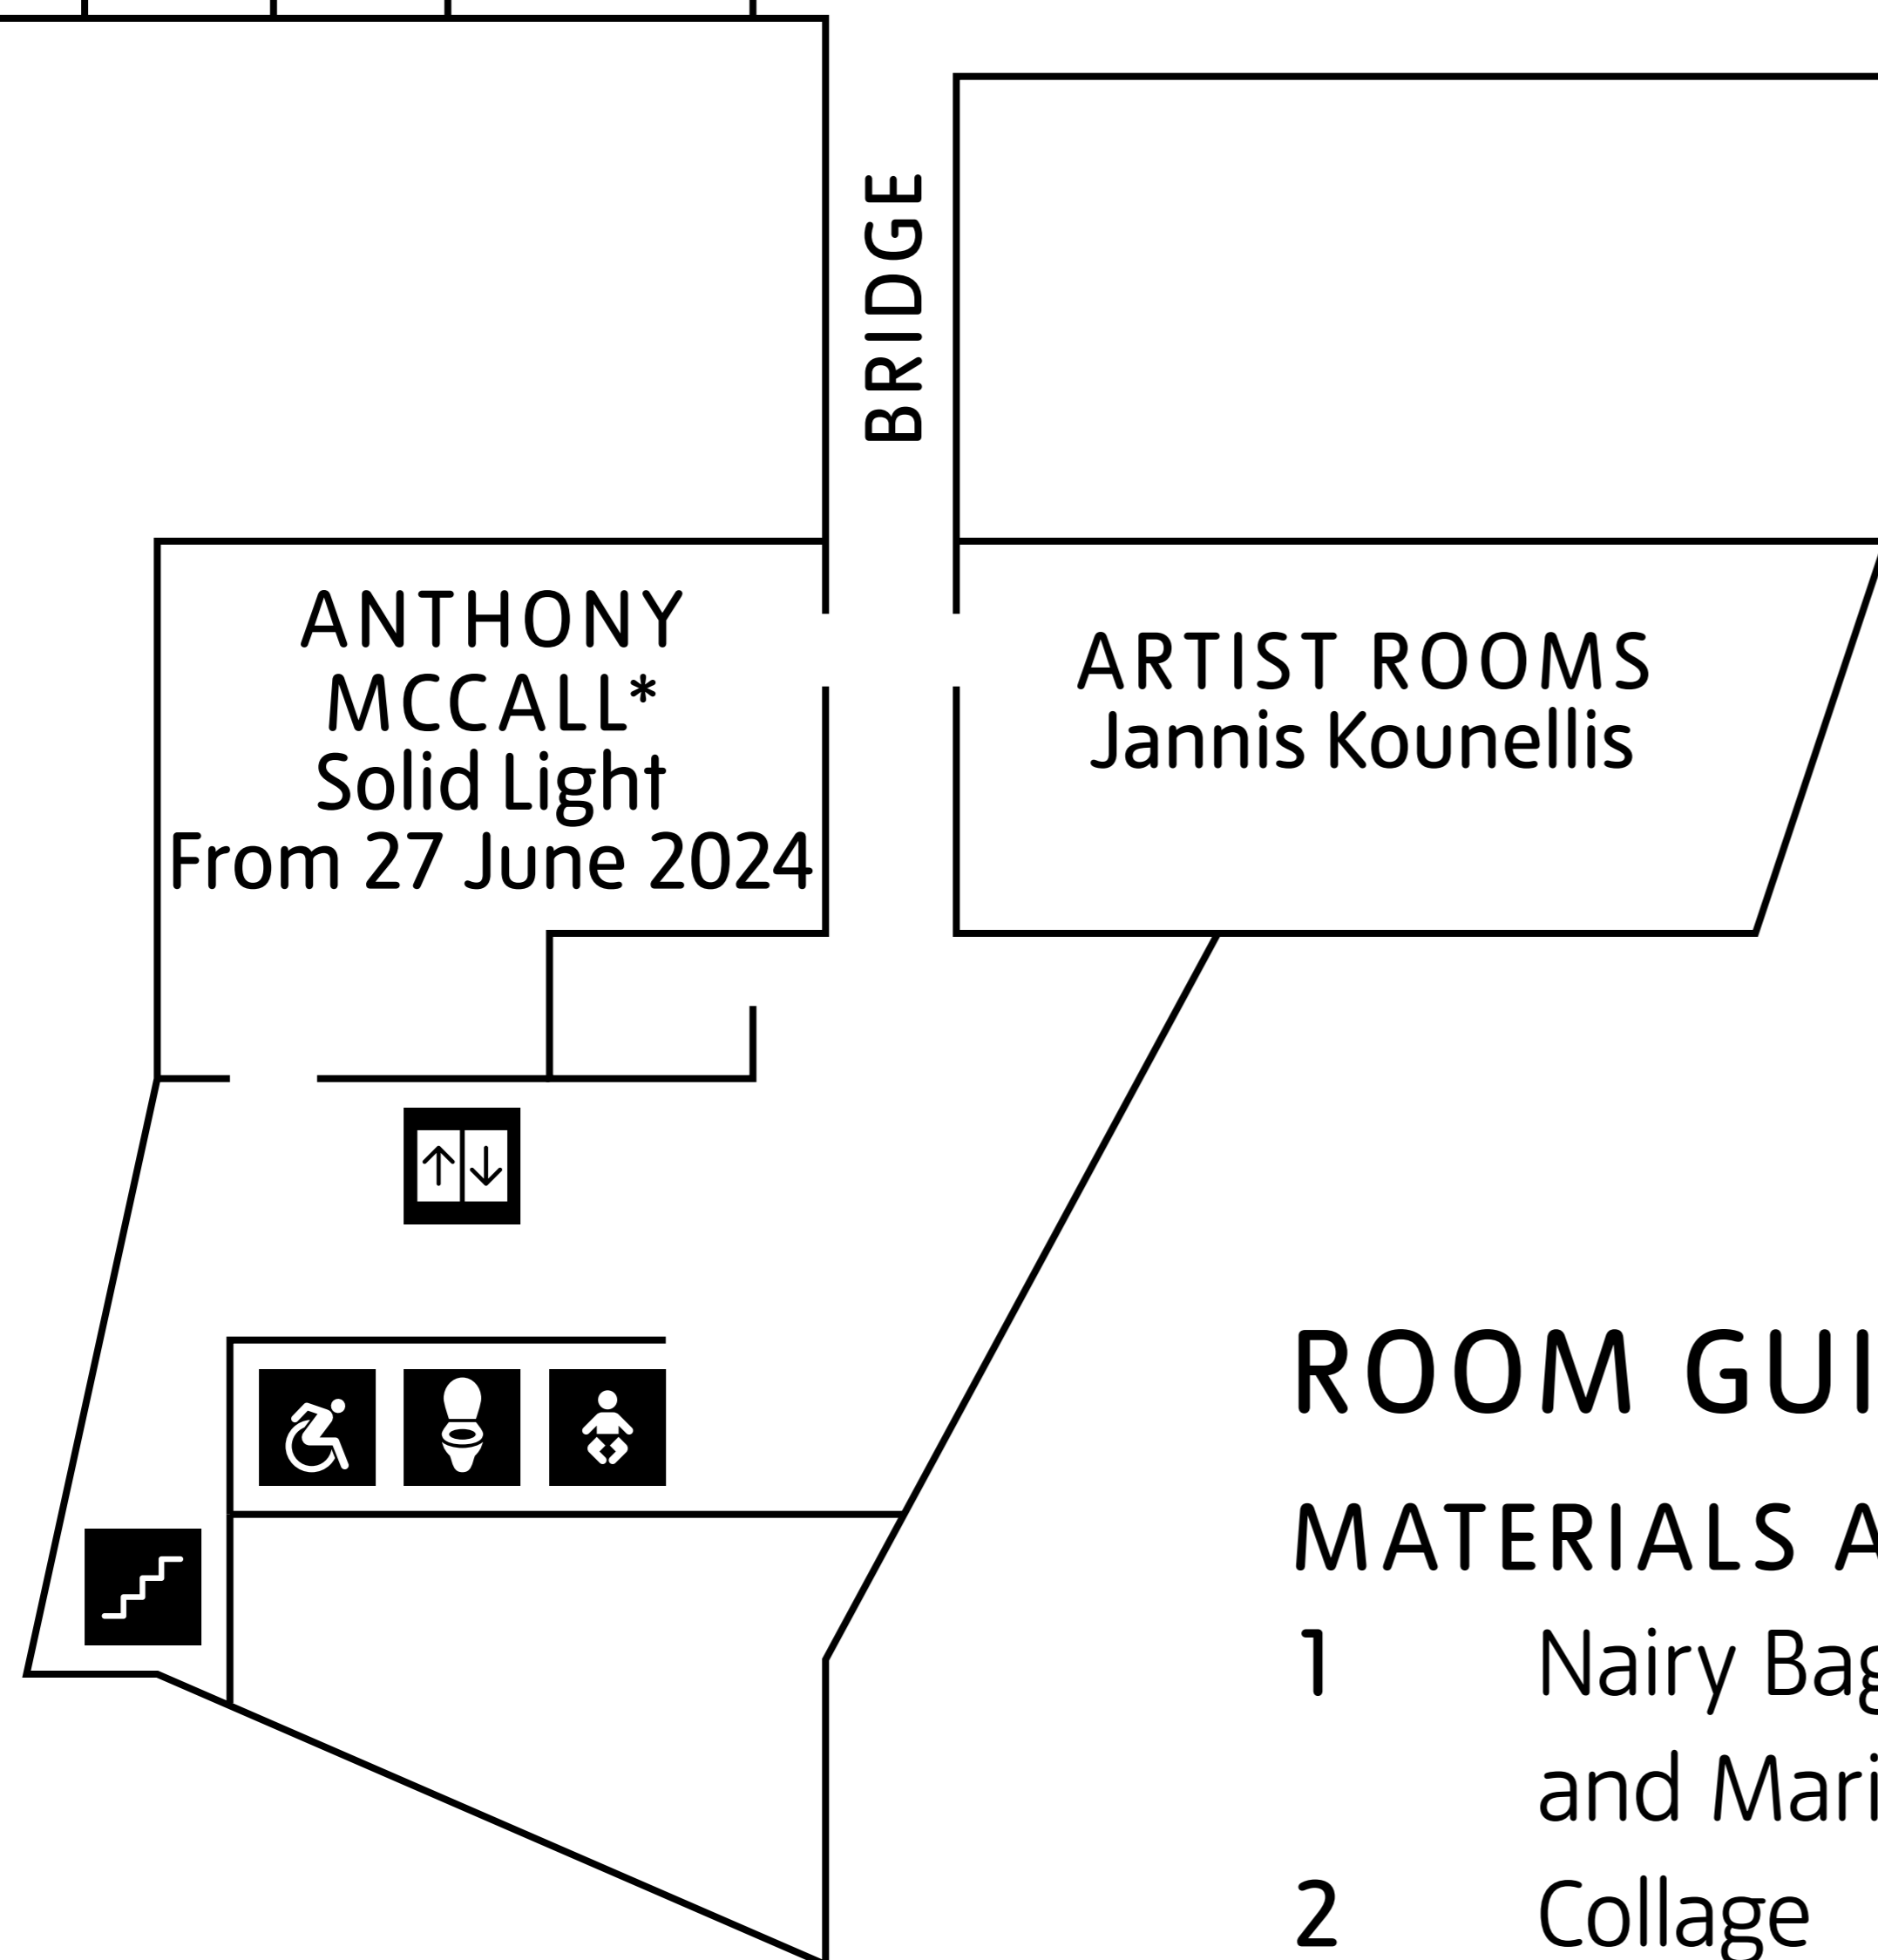

TATE MODERN

4

NATALIE BELL BUILDING

BLAVATNIK BUILDING

ROOM GUIDE

MATERIALS AND OBJECTS

- 1 Nairy Baghramian and Marisa Merz
- 2 Collage
- 3 David Hammons
- 4 Marcel Duchamp
- 5 A View from Tokyo: Between Man and Matter
- 6 Leonor Antunes
- 7 Barbara Chase-Riboud and Robert Motherwell
- 8 Robert Gober
- 9 Anna Boghiguan
- 10 Pascale Marthine Tayou
- 11 Sarah Sze

MEDIA NETWORKS

- 1 Andy Warhol and Mark Bradford
- 2 Modern Times
- 3 León Ferrari
- 4 Everyday Mythologies
- 5 Artists Rooms: Roy Lichtenstein
- 6 Cildo Meireles
- 7 Ming Wong and Tseng Kwong Chi
- 8 Ming Wong
- 9 A View from Buenos Aires: Systems and Communication
- 10 Martin Kippenberger
- 11 Painting and Mass Media
- 12 Beyond Pop

*TICKET REQUIRED 🎫

Ticket desk is located on Level 0, Turbine Hall. Join as a Member for unlimited free exhibition