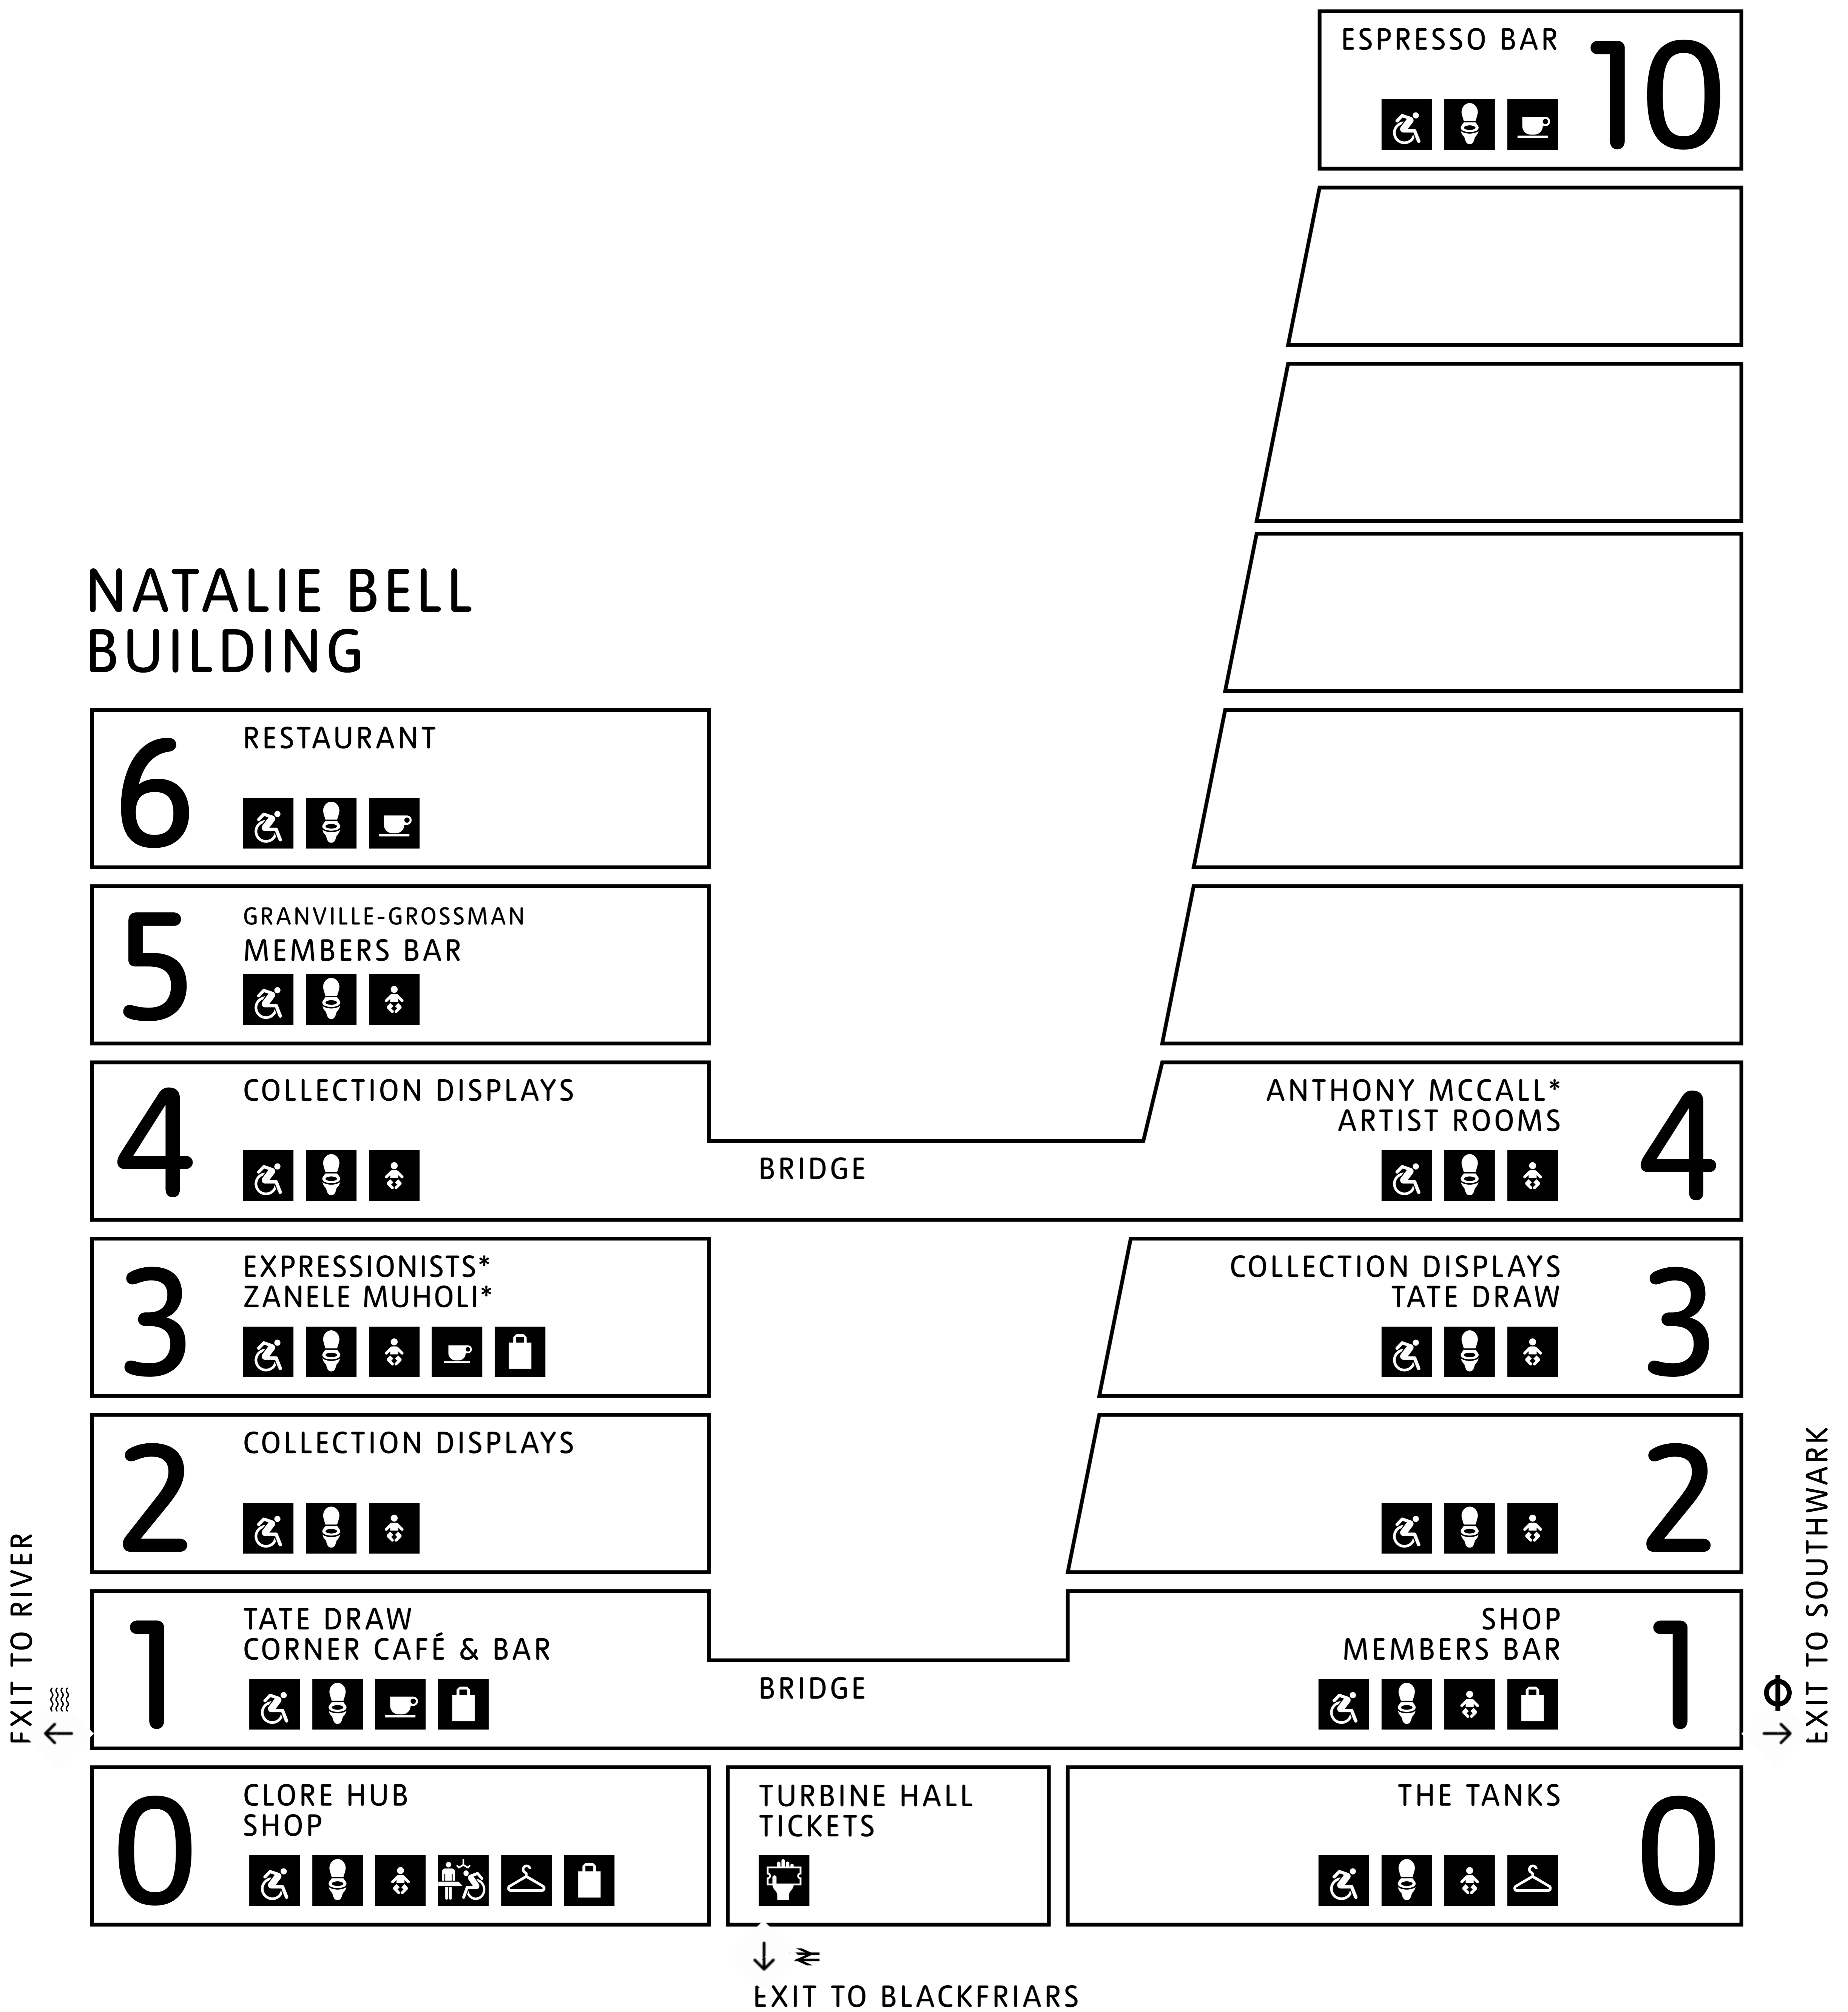

TATE MODERN

BLAVATNIK BUILDING

NATALIE BELL BUILDING

*TICKET REQUIRED

Ticket desk is located on Level 0, Turbine Hall. Join as a Member for unlimited free exhibition