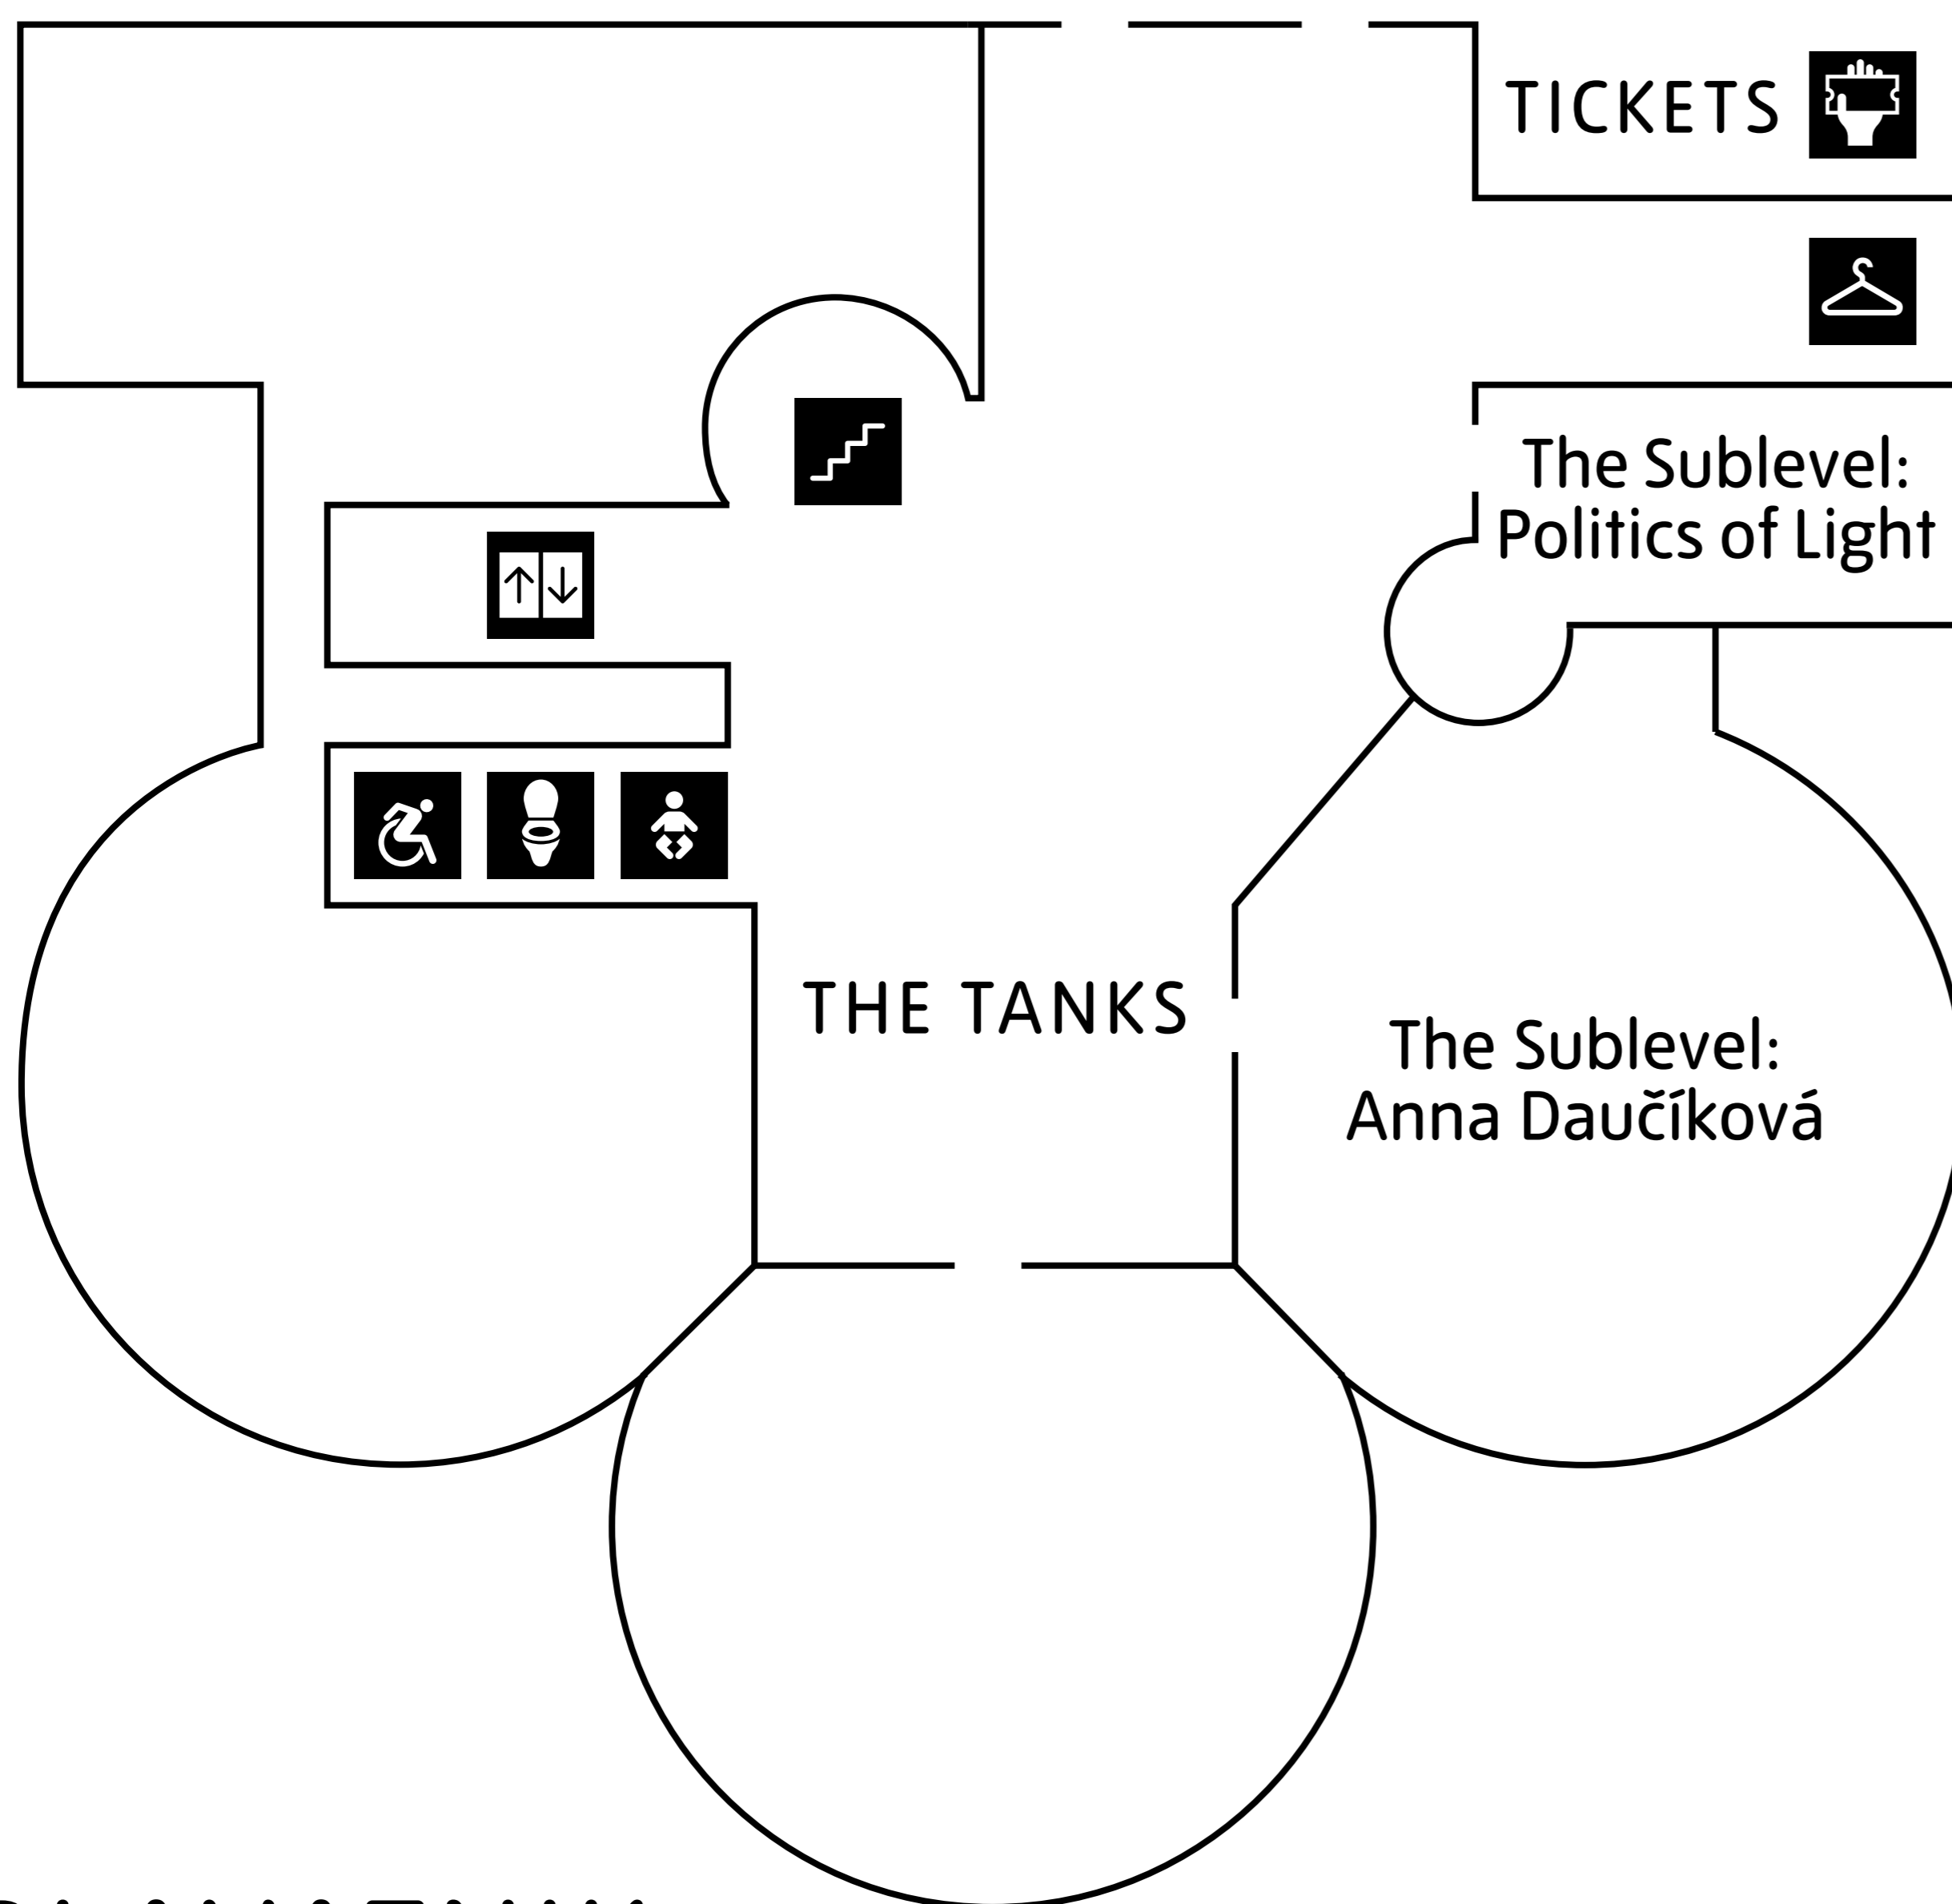

## NATALIE BELL BUILDING

\*TICKET REQUIRED

Ticket desk is located on Level 0, Turbine Hall. Join as a Member for unlimited free exhibition

## NATALIE BELL BUILDING