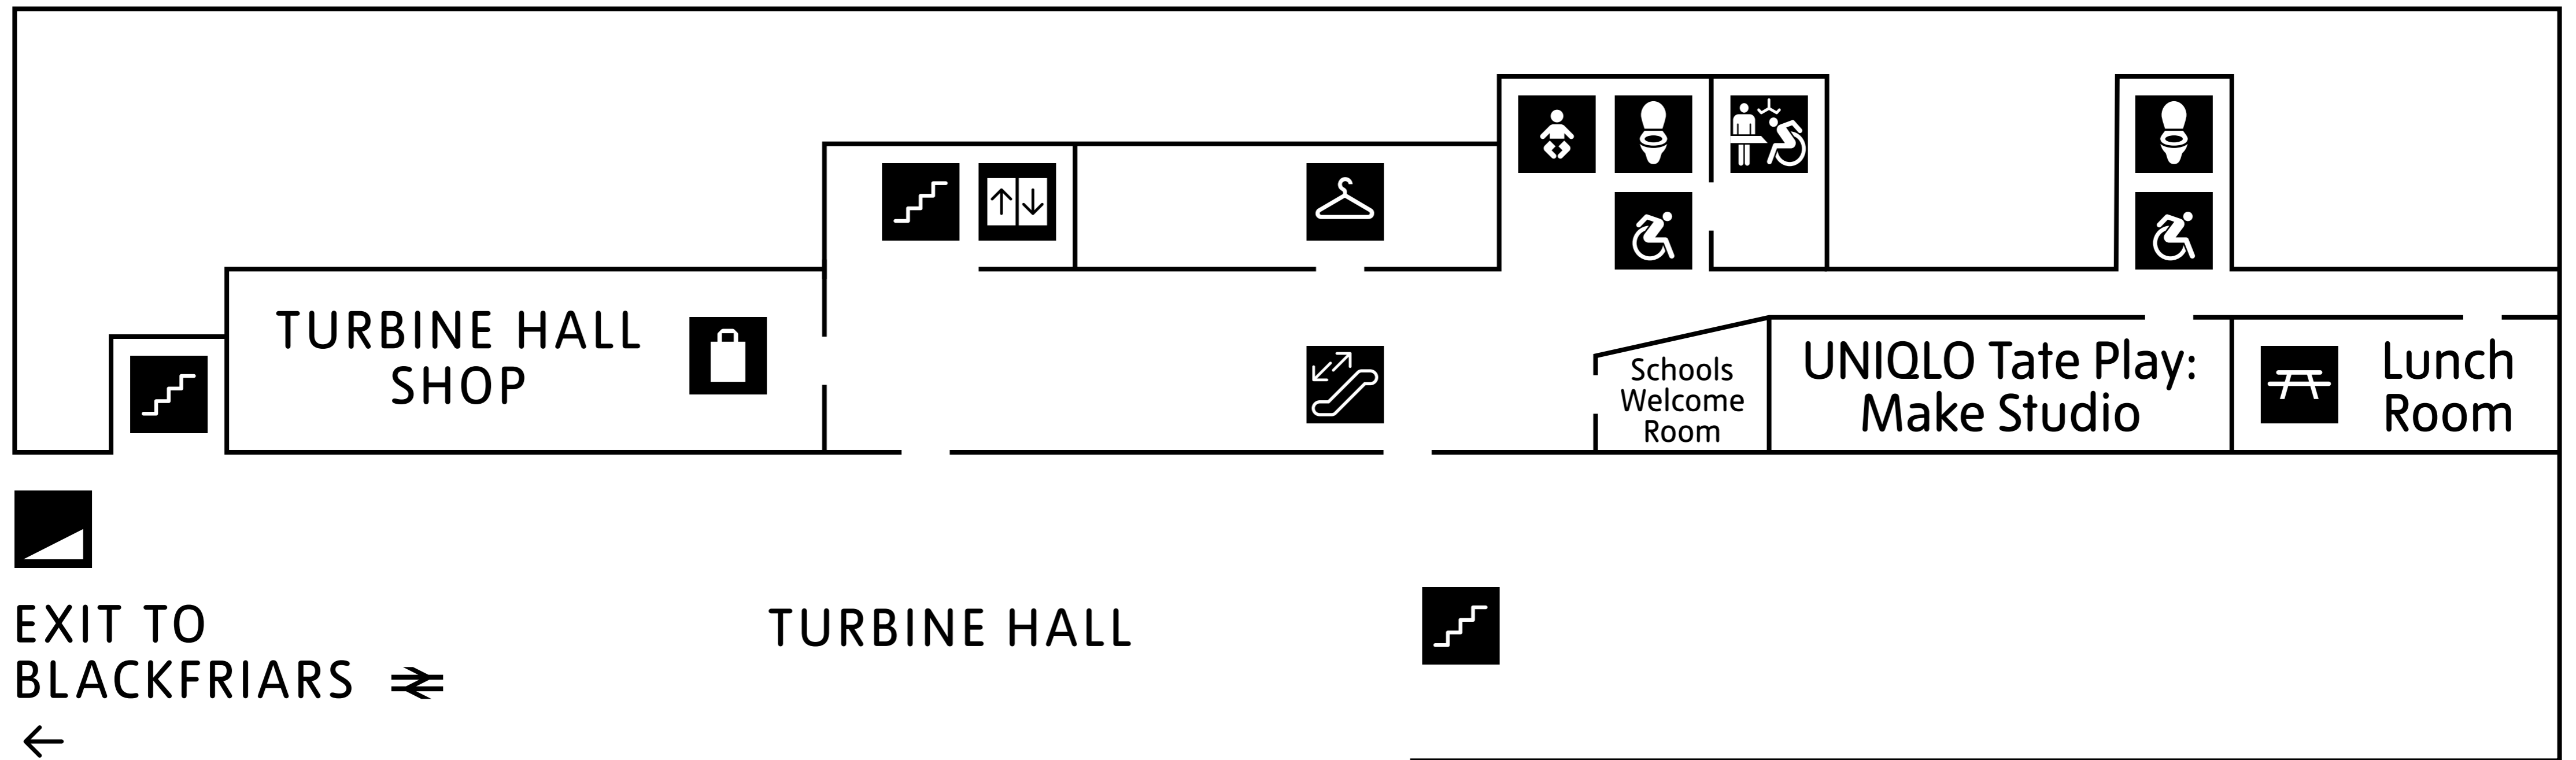

TATE MODERN

0

NATALIE BELL BUILDING

BLAVATNIK BUILDING

KEY

- Café
- Toilets
- Accessible toilets
- Changing Places
- Baby changing
- Shop
- Cloakroom
- Lift
- Water fountain
- Tickets
- Step-free
- Stairs
- Escalator
- Multi-faith Contemplation room
- Quiet room