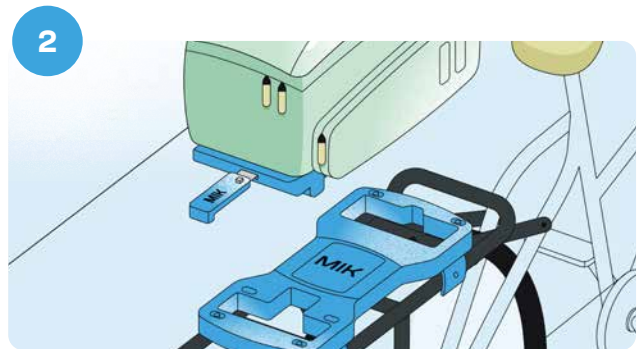

2 Check if your bike accessory already has a pre-installed MIK Adapter Plate or if you need to purchase one separately.

3 Click on your bike accessory & let's go!

MIK Carrier Plate

A clever solution for luggage carriers without integrated MIK Profiles.

How it works

Mount the MIK Carrier Plate on your luggage rack if your bike does not have integrated MIK Profiles.

Check if your bike accessory already has a pre-installed MIK Adapter Plate or if you need to purchase one separately.