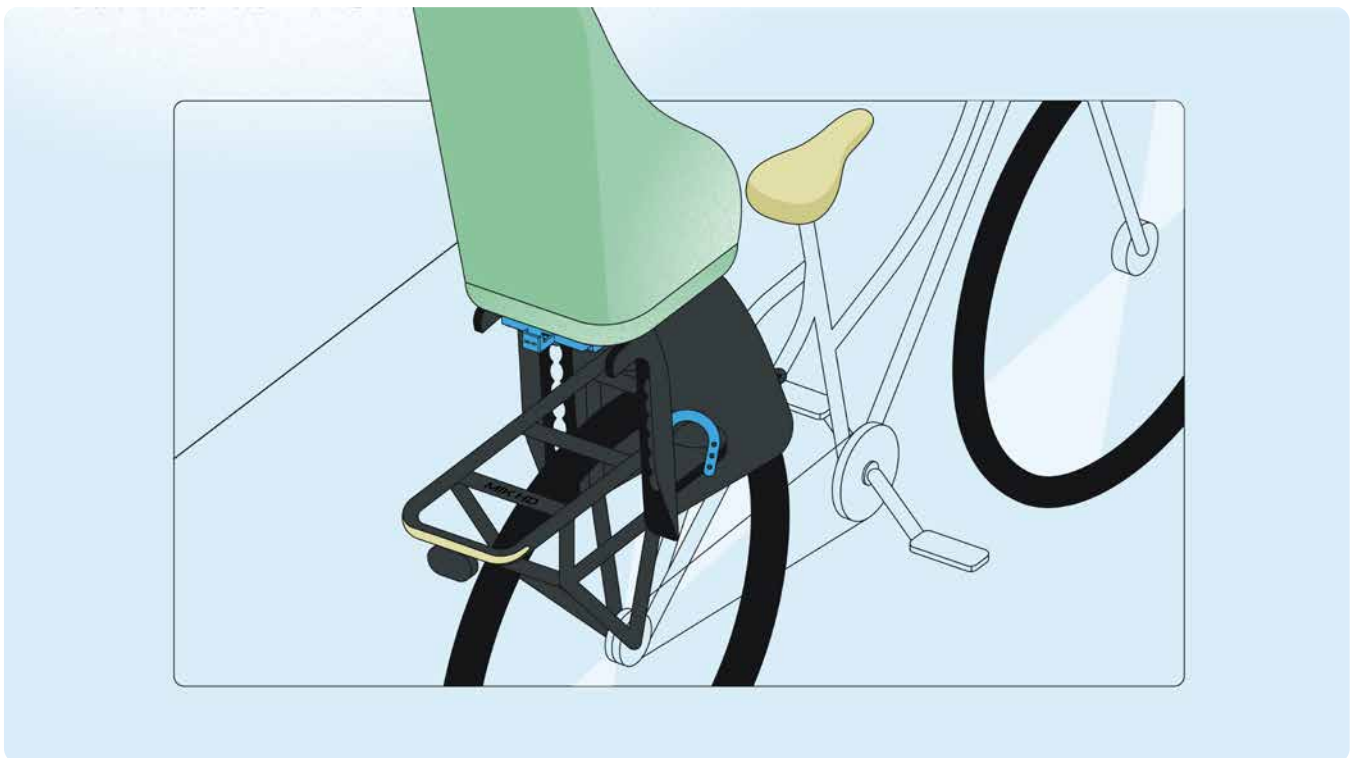

Easiest and most secure system for child bike seats and other accessories.

An extra robust system,
suitable for weights up
to 27 kilos

First & only system in the
world to meet both ISO
standards for luggage carriers
and child bike seats

Specially designed for child
bike seats, including a 2-step
safety system

Switch bicycle accessories
effortlessly