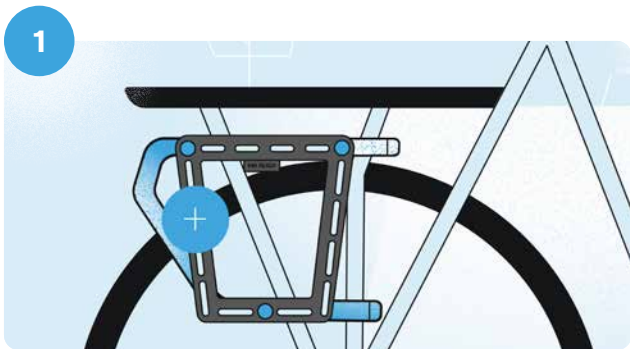

MIK Studs Frame Adapter

A clever solution for luggage carriers without an integrated MIK Studs system.

How it works

Mount the MIK Studs Frame Adapter to your luggage rack if your bike does not have an integrated MIK Studs system.