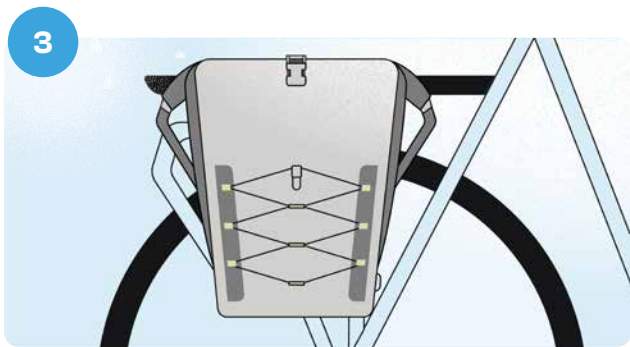

Integrated MIK Studs System

Luggage carriers with integrated MIK Studs system are ready to click.

OR

How it works

1 You have a luggage carrier with an integrated MIK Studs system.

2 If no Studs are pre-assembled on your bike, just simply mount the MIK Studs set.

3 Snap your MIK side bag onto this system of three (pre-installed or included) Studs.

4 Enjoy a smooth ride!

MIK Studs Frame Adapter

A clever solution for luggage carriers without an integrated MIK Studs system.