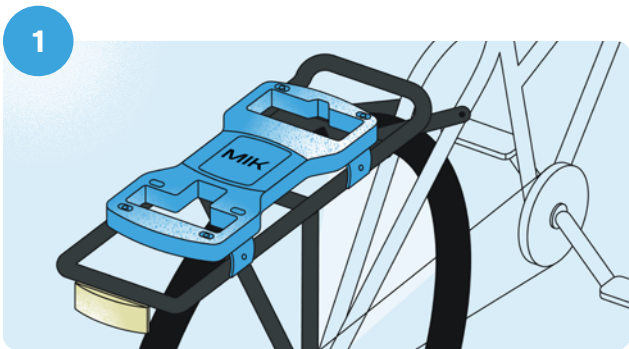

2 Check if your bike accessory already has a pre-installed MIK Adapter Plate or if you need to purchase one separately.

3 Click on your bike accessory & let's go!

MIK Carrier Plate

A clever solution for luggage carriers without integrated MIK Profiles.

How it works

Mount the MIK Carrier Plate on your luggage rack if your bike does not have integrated MIK Profiles.

Check if your bike accessory already has a pre-installed MIK Adapter Plate or if you need to purchase one separately.