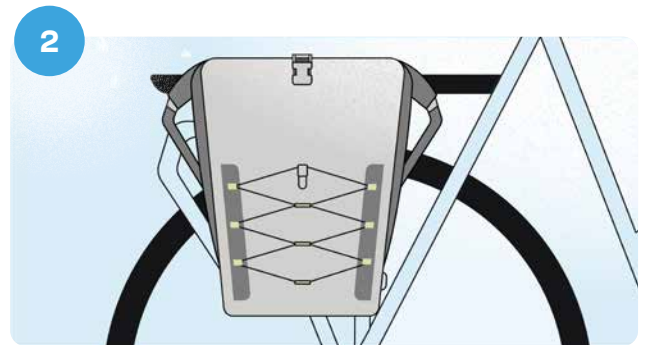

3 Snap your MIK side bag onto this system of three (pre-installed or included) Studs.

4 Enjoy a smooth ride!

MIK Studs Frame Adapter

A clever solution for luggage carriers without an integrated MIK Studs system.

How it works

Mount the MIK Studs Frame Adapter to your luggage rack if your bike does not have an integrated MIK Studs system.

Click your MIK side bicycle bag onto the profile with three Studs.

Attach the accessory, and let's go!