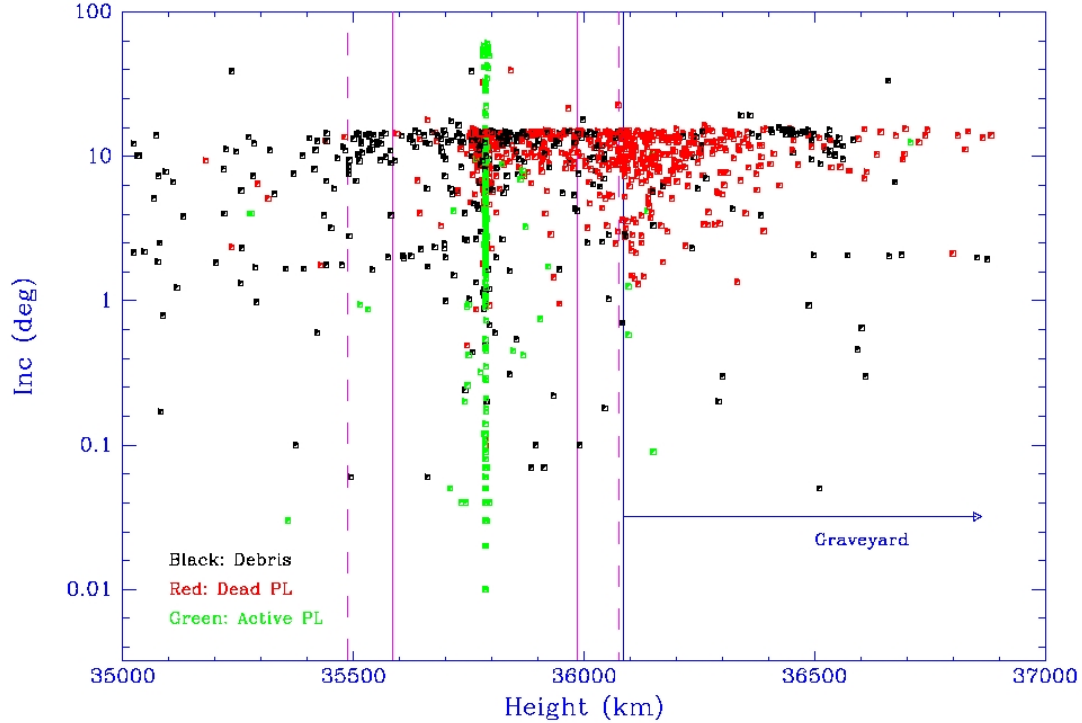

### 6.3 Retirements in the GEO belt

GEO and the GEO Graveyard

Figure 7: The figure shows log of orbital inclination vs orbital height for objects in the GEO region as of Jan 2021. Eccentricities are neglected. Active satellites (green), dead payloads (red) and debris (black) are indicated. The solid magenta lines are the GEO Protected Zone (GPZ = GEO+/-200 km). Dashed magenta lines are GPZ +/- 100 km (GEO +/- 300 km) used in the results table. Blue line (GEO+300 km) indicates start of the GEO graveyard.