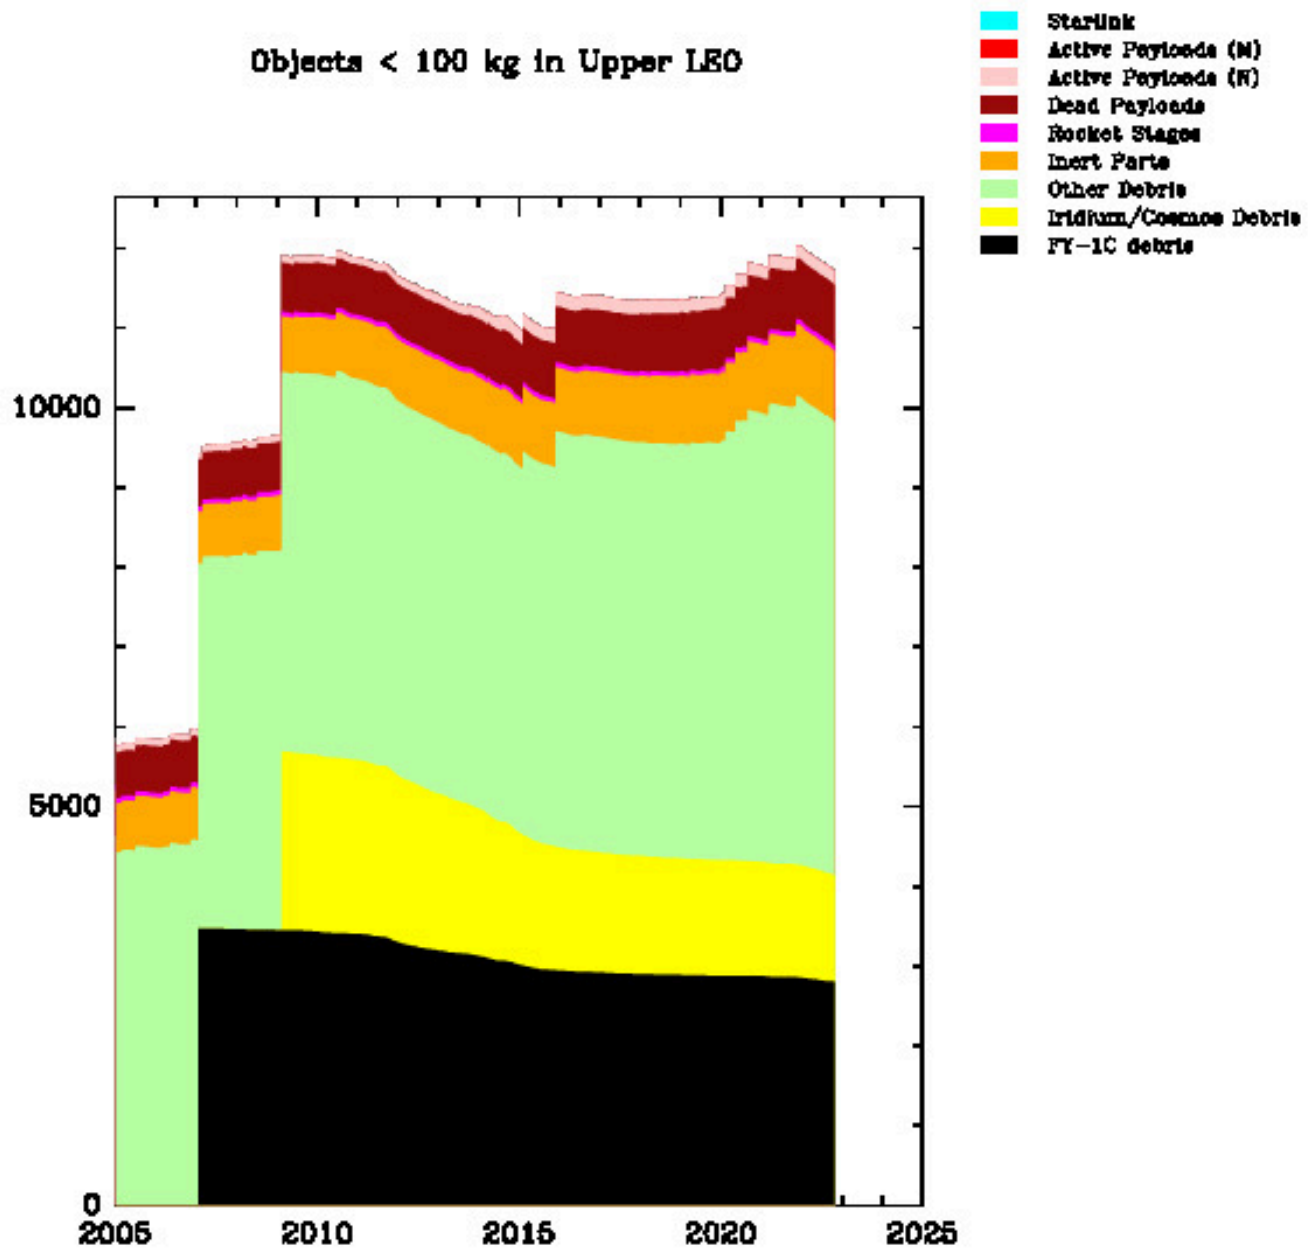

Figure 2: Orbital object population 1957-2022

Figure 3: Time evolution of LEO debris and active satellite population (a): Small (<100 kg) objects in lower (< 600 km) LEO

Figure 4: Time evolution of LEO debris and active satellite population (b): Big (>100 kg) objects in lower (< 600 km) LEO