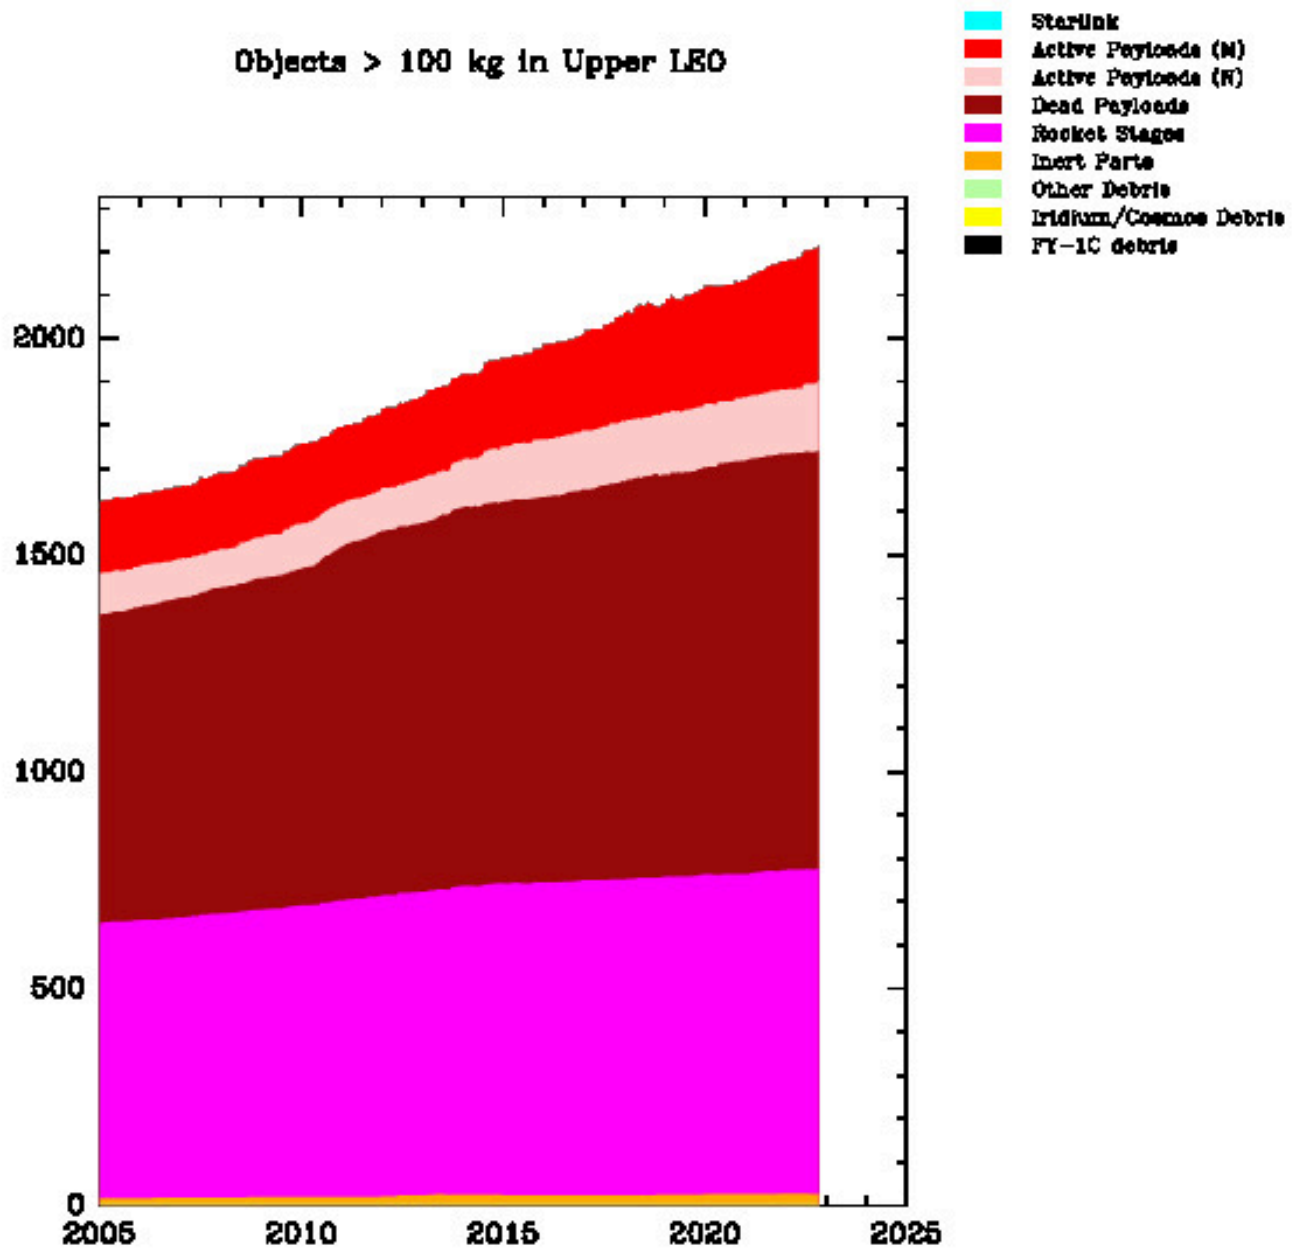

Figure 5: Time evolution of LEO debris and active satellite population (c): Small (<100 kg) objects in upper (> 600 km) LEO

Figure 6: Time evolution of LEO debris and active satellite population (d): Big (>100 kg) objects in upper (> 600 km) LEO