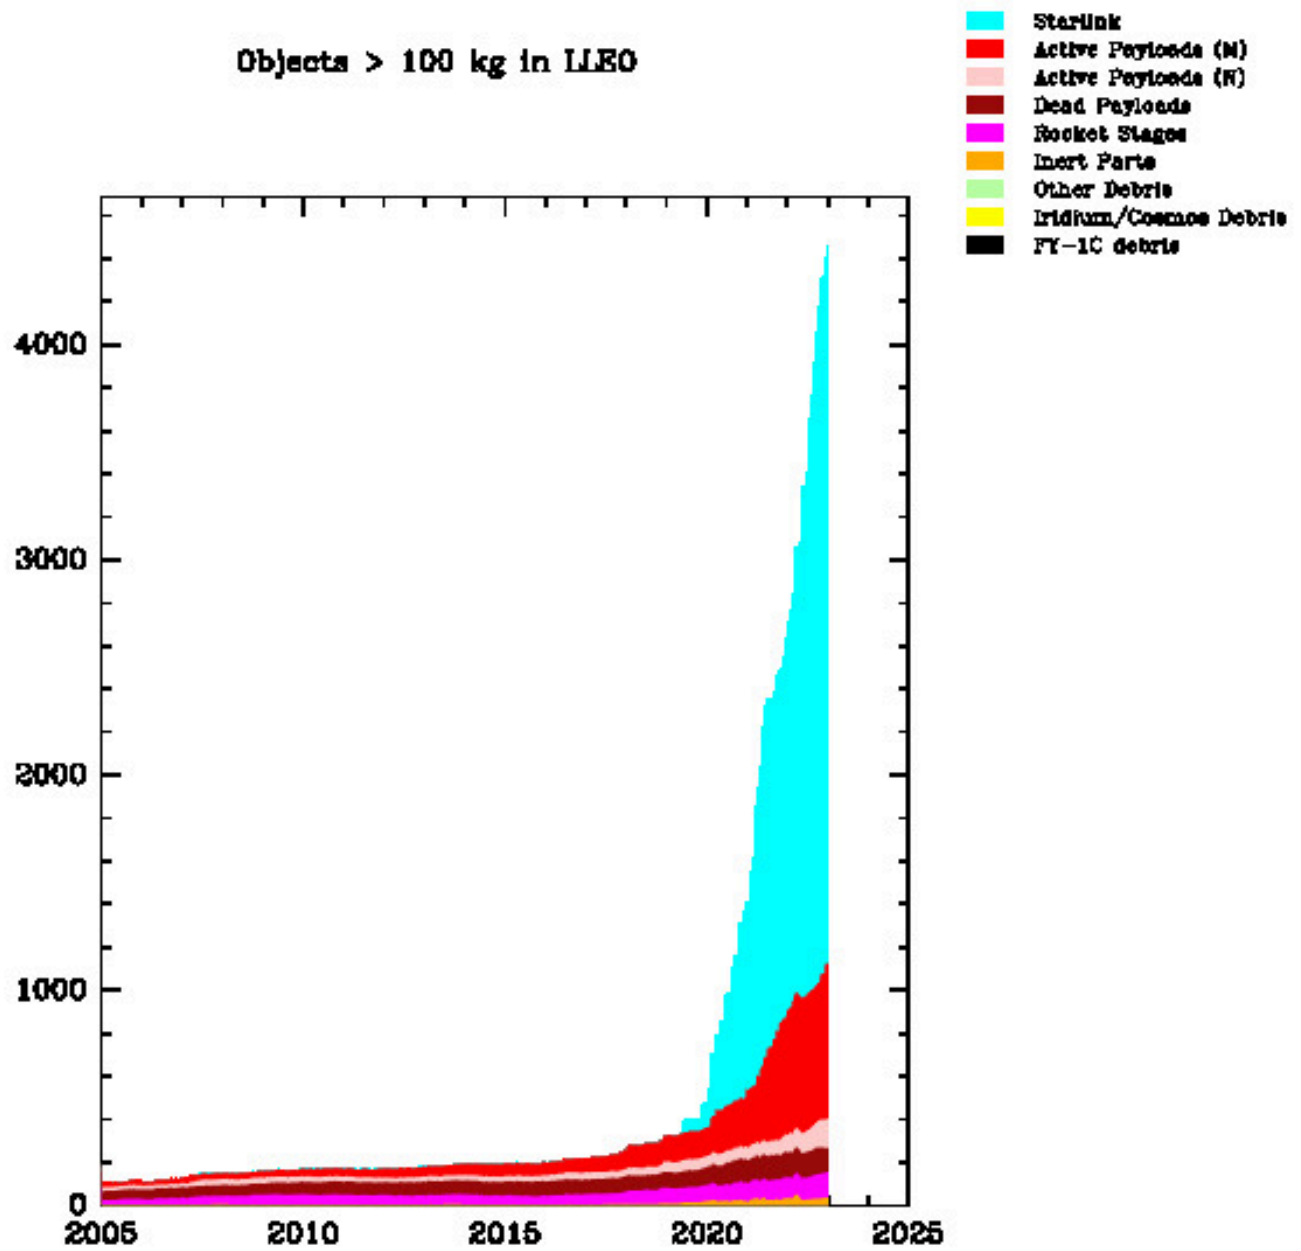

Figure 2: Orbital object population 1957-2022

Figure 3: Time evolution of LEO debris and active satellite population (a): Small (<100 kg) objects in lower (< 600 km) LEO

Figure 4: Time evolution of LEO debris and active satellite population (b): Big (>100 kg) objects in lower (< 600 km) LEO