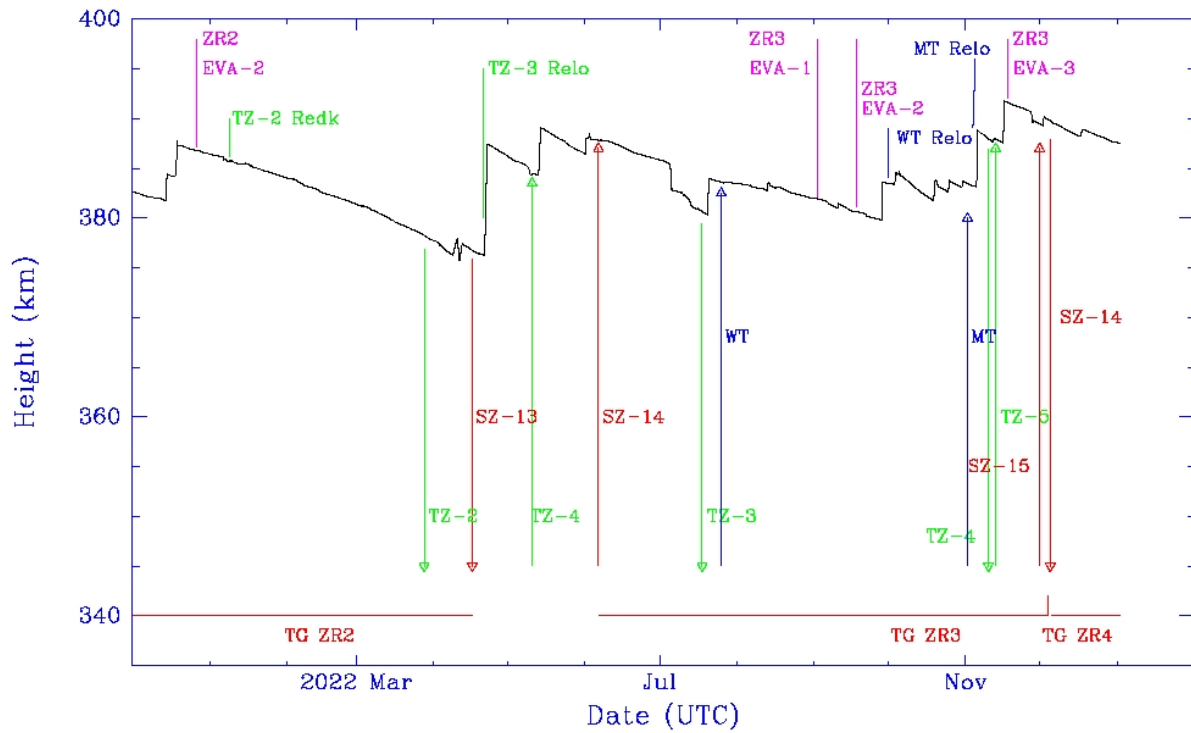

Table 13: CSS event log, 2022

5.2 Chinese Space Station

Assembly of the long-awaited Chinese Space Station (CSS) began in 2021 and was completed in 2022 [63],[64],[65],[66].

The overall station is sometimes called the ‘Tiangong station’ (Tiangong Kongjianzhan), which is confusing following the now-completed missions of the simpler Tiangong-1 and Tiangong-2 stations. It is more often just called the ‘Chinese Space Station’ (Zhongguo Kongjianzhan, 中国空间站) and I will refer to it this way.

Expedition 2 (ZaiRen 2) landed in Shenzhou 13 in April. ZaiRen 3 began in June with the launch of Shenzhou 14 carrying Chen Dong, Liu Yang and Cai Xuzhe; they landed on Dec 4. ZaiRen 4 began on Nov 29 with the launch of Shenzhou 15 carrying Fei Junlong, Deng Qingming, and Zhang Lu.

The key events in 2022 included the docking of the Wentian lab module in Jul with the Tianhe core module, and Wentian’s rotation by 90 degrees to a side docking port at the end of Sep; and a similar operation with the Mengtian module in November.

Chinese Space Station orbital history

Figure 1: CSS orbital history, showing major events