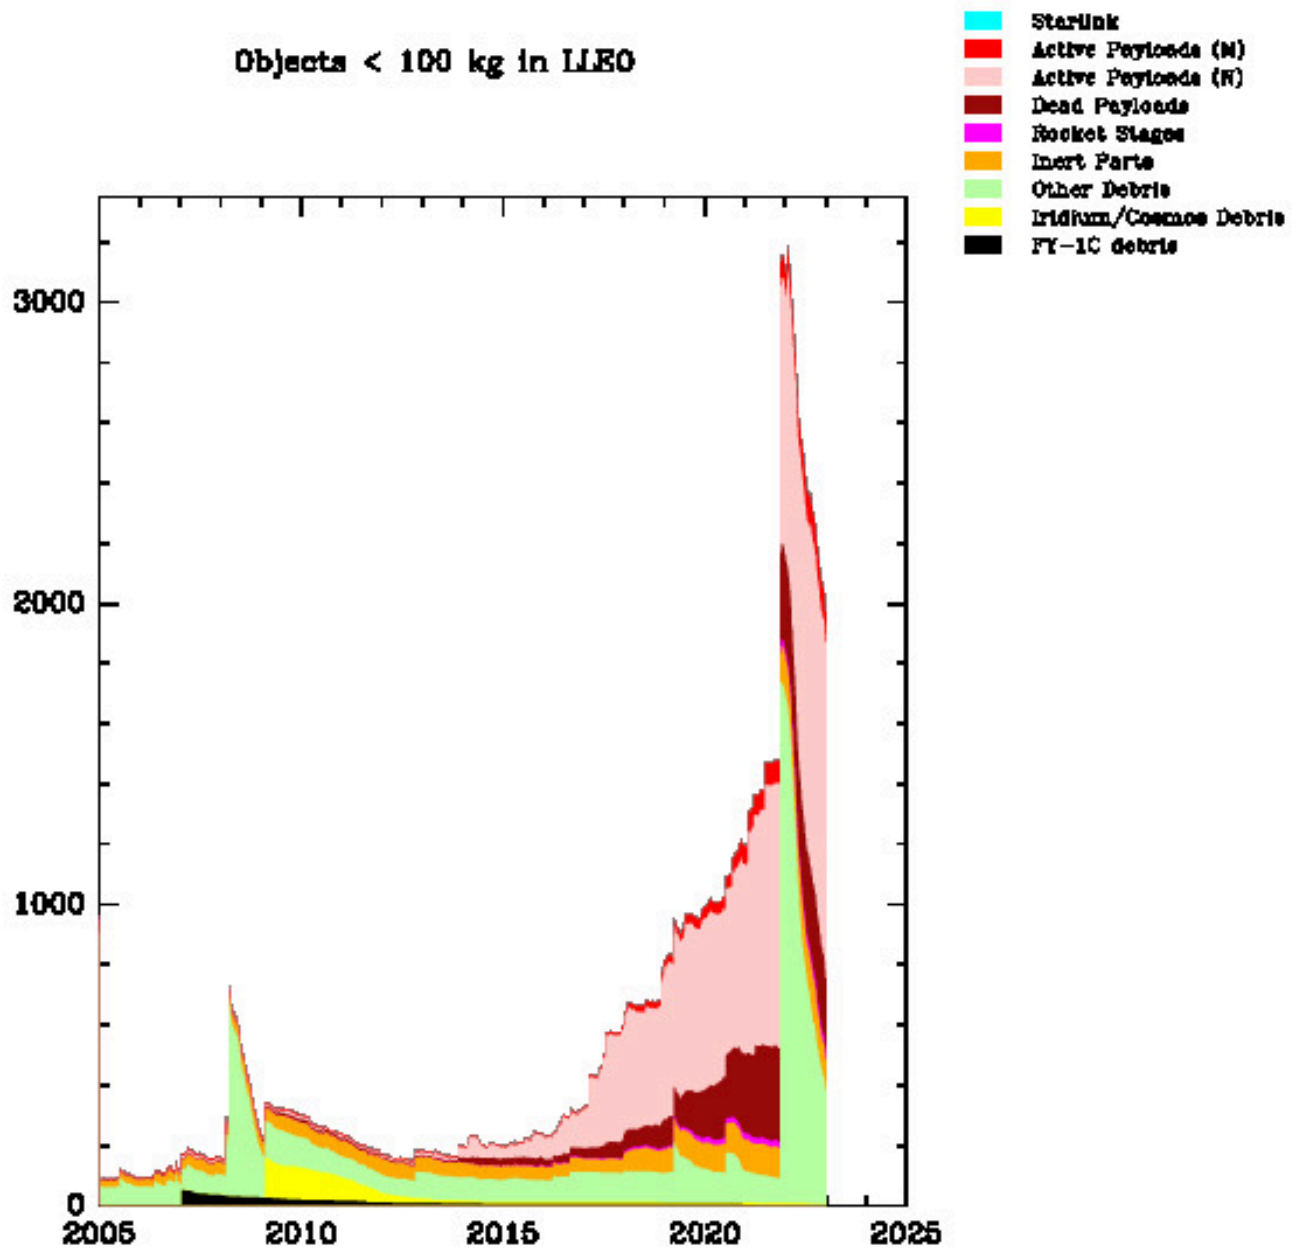

Figure 2: Orbital object population 1957-2022

Figure 3: Time evolution of LEO debris and active satellite population (a): Small (<100 kg) objects in lower (< 600 km) LEO

Figure 4: Time evolution of LEO debris and active satellite population (b): Big (>100 kg) objects in lower (< 600 km) LEO