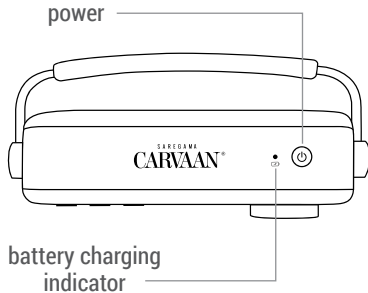

SAREGAMA CARVAAN®

USER MANUAL

PUNJABI | ਪੰਜਾਬੀ

BUTTONS & PORTS ON SAREGAMA CARVAAN

Full battery charge time: 2-3 hours;
Battery usage: Approximately 5 hours once the battery is fully charged

To choose a mode, press the corresponding mode button on the unit/ remote