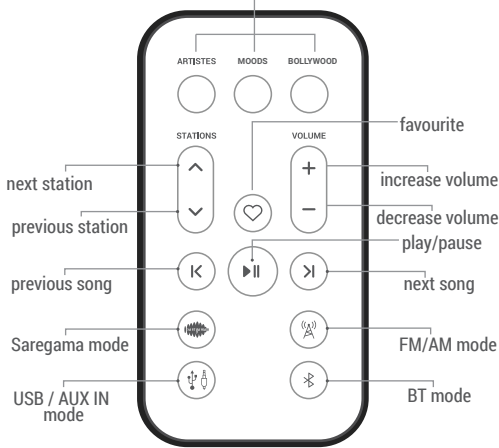

Choose your preferred category in Saregama mode

To replace the remote control battery:

1. Open the battery compartment
2. Insert a fresh CR2025 battery with the correct polarity (-/+)
3. Close the battery compartment
4. Discard the used battery

c. Do not subject the battery pack to a mechanical shock

d. In the event of a battery leak, do not allow the liquid to come in contact with the skin or eyes. If contact has been made, wash the affected area with water and seek medical advice

e. For prolonging battery life, avoid discharging the battery completely

SAFETY HANDLING

1. CARE FOR PRODUCT

- a. Keep Carvaan away from dust and excessive heat (heat registers, stoves etc.)
- b. Prevent spillage of water or any other liquid as this can cause failure of Carvaan or could prove to be a potential fire hazard
- c. Clean the unit with a dry cloth only
- d. Do not walk on or pinch the power cord close to the plug
- e. Do not immerse Carvaan or the remote into water
- f. Remove the remote battery when it is not used for longer duration
- g. Do not mix different brands or types of batteries in the remote

2. CARE FOR BATTERY

- a. Do not expose the battery to heat sources greater than 60°C
- b. Recycle or dispose the battery when essential. Please ensure proper battery handling and disposal methods

3. OTHERS

- a. Use attachments/accessories as specified by the manufacturer
- b. Please contact an authorized service center for any repair/ servicing requirements or call the toll free no. 1800-102-7799

Waste electrical products should not be disposed of with household waste. Please follow disposal and recycling instructions issued by the concerned local authority.

WARRANTY OVERVIEW

Carvaan comes with a 1 year Warranty on all parts, excluding accessories. This includes servicing/ repair or replacement of damaged parts.

The warranty does not apply and does not cover the following:

- Liability for loss of data/content loaded in the product due to misuse or tampering.
- Damage caused due to force majeure events; events caused by fire, water, electrical disturbances etc.; events beyond the control of Saregama; acts of negligence or mishandling; usage for commercial, business, industrial, educational or rental purposes