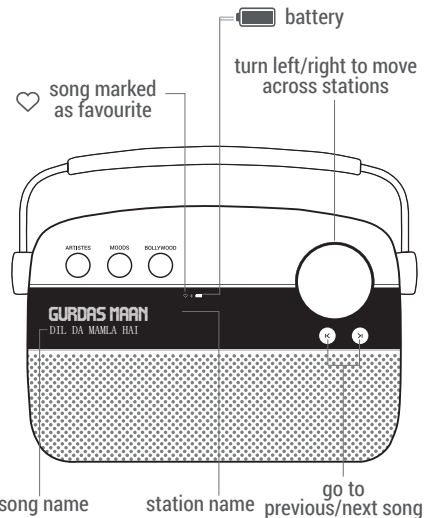

categories

Choose a category in Saregama Mode

1. **1. Artistes:** 20+ music station dedicated to legendary singers like Gurdas Maan, Kuldeep Manak, Mohd. Saddiq, Amar Singh Chamkila, Lal Chand Yamla Jatt, Surinder Kaur, Narinder Biba, Jagjit Singh, Alam Lohar & many more
2. **2. Moods:** 5+ music station dedicated to themes like Path, Shabad/Keertan, Lok Geet, Geet Shagna De, Virsat - E - Punjab, Sad, Romantic, Happy and others
3. **3. Bollywood:** 20+ music station dedicated to artistes like Lata Mangeshkar, Kishore Kumar, Asha Bhosle, Mohammed Rafi, Mukesh, S.D. Burman, R.D. Burman, Laxmikant-Pyarelal & many others

Voltage: 220V

Frequency: 50 Hz for input
and 5V 1A for output

External Antenna:

Insert the antenna into the AUX IN port for improved reception of local FM stations

SAREGAMA CARVAAN APP

Download the 'Saregama Carvaan' app from the Apple / Android store to enjoy a host of free and subscription based services.

Free services – Use the app to find a song, create playlists to play out on your Carvaan unit.

Note: To use the app, press the 'Saregama mode' button on Carvaan. Connect the app & Carvaan using Bluetooth on your phone/tablet.

Subscription services - Subscribe to the app and listen to the songs on your phone/tablet without being connected to the Carvaan unit

Refer to the enclosed insert for steps on how to connect the app and Carvaan unit.