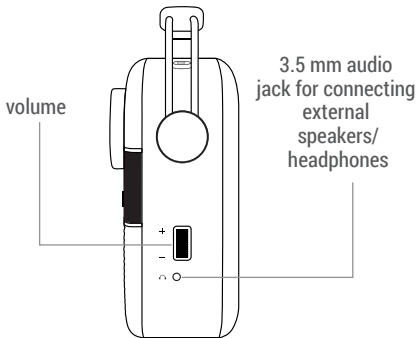

SAREGAMA CARVAAN®

USER MANUAL

PUNJABI | ਪੰਜਾਬੀ

BUTTONS & PORTS ON SAREGAMA CARVAAN

Full battery charge time: 2-3 hours;
Battery usage: Approximately 5 hours once the battery is fully charged

To choose a mode, press the corresponding mode button on the unit/ remote