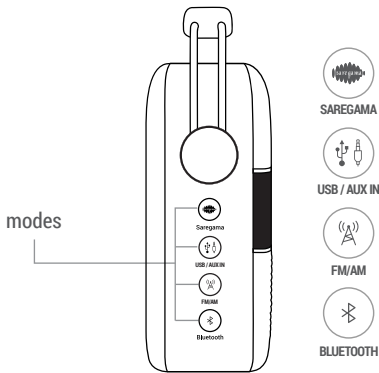

SAREGAMA CARVAAN®

USER MANUAL

PUNJABI | ਪੰਜਾਬੀ

BUTTONS & PORTS ON SAREGAMA CARVAAN

Full battery charge time: 2-3 hours;
Battery usage: Approximately 5 hours once the battery is fully charged

To choose a mode, press the corresponding mode button on the unit/ remote

1. **SAREGAMA:** 5000 pre-loaded evergreen songs categorized into Artists, moods & Bollywood; this is the default mode on first power on/reset

2. **USB*/ AUX IN:** Plug in a USB into the USB port on Carvaan to enjoy your personal collection of songs. You can also connect an Aux cable in the Aux IN port on the back panel of Carvaan to play songs from your phone/tablet. Press the mode button to switch between USB and Aux In