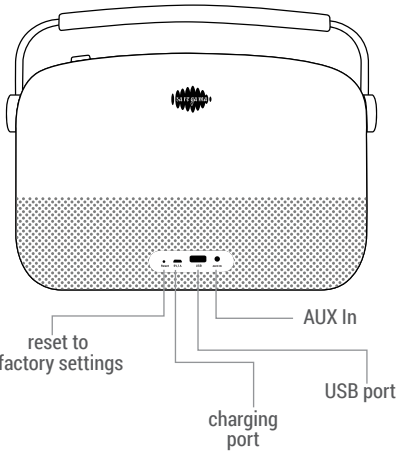

categories