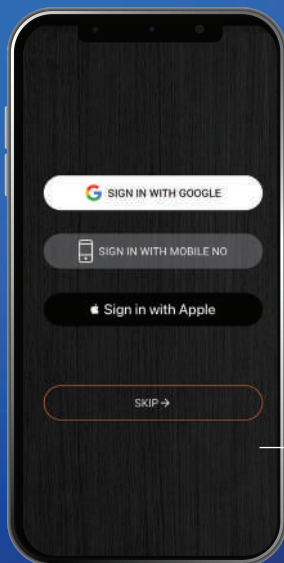

# The Saregama Carvaan app is compatible with Saregama Carvaan Premium Marathi variant

To use the app along with your Carvaan Premium Marathi follow the steps below

**STEP 1**

Turn on 'Carvaan Premium Marathi'

**STEP 2**

Press the Saregama mode button on your Carvaan Premium Marathi

**STEP 3**

Open the app

**STEP 4**

Login to the app

**STEP 5**

Turn on Bluetooth on your mobile phone/ tablet