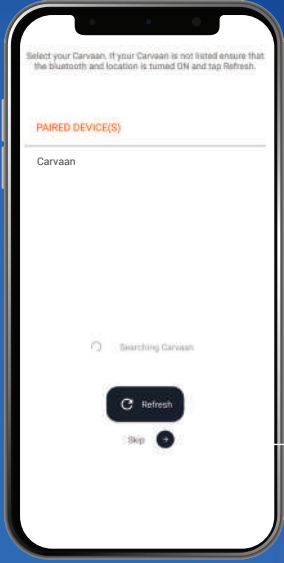

**STEP 2**

Press the Saregama mode button on your Carvaan Premium Marathi

**STEP 3**

Open the app

**STEP 4**

Login to the app

**STEP 5**

Turn on Bluetooth on your mobile phone/ tablet

**STEP 6**

Select your Carvaan Premium Marathi unit from the Bluetooth settings page on the app

**STEP 7**

Choose a song & play

**STEP 8**

Enjoy the selected song on your Carvaan Premium Marathi