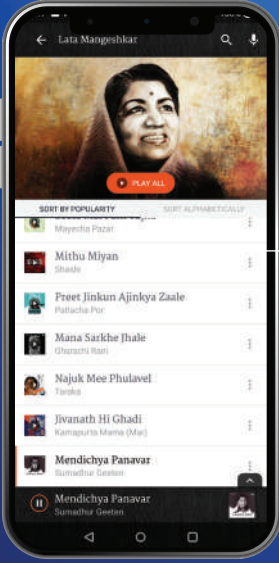

**STEP 2**

Press the Saregama mode button on your Carvaan Premium Marathi

**STEP 3**

Open the app

**STEP 4**

Login to the app

**STEP 5**

Turn on Bluetooth on your mobile phone/ tablet

**STEP 6**

Select your Carvaan Premium Marathi unit from the Bluetooth settings page on the app

**STEP 7**

Choose a song & play

**STEP 8**

Enjoy the selected song on your Carvaan Premium Marathi