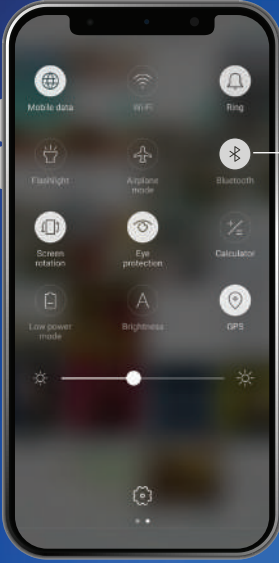

**STEP 2**

Press the Saregama mode button on your Carvaan Premium Marathi

**STEP 3**

Open the app

**STEP 4**

Login to the app

**STEP 5**

Turn on Bluetooth on your mobile phone/ tablet

**STEP 6**

Select your Carvaan Premium Marathi unit from the Bluetooth settings page on the app

**STEP 7**

Choose a song & play

**STEP 8**

Enjoy the selected song on your Carvaan Premium Marathi