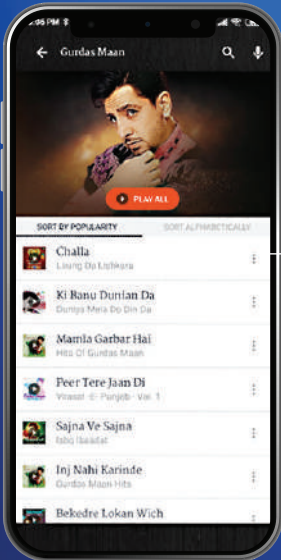

STEP 2

Press the Saregama mode button on your Carvaan Premium Punjabi

STEP 3

Open the app

STEP 4

Login to the app

STEP 5

Turn on Bluetooth on your mobile phone/ tablet

STEP 6

Select your Carvaan Premium Punjabi unit from the Bluetooth settings page on the app

STEP 7

Choose a song & play

STEP 8

Enjoy the selected song on your Carvaan Premium Punjabi