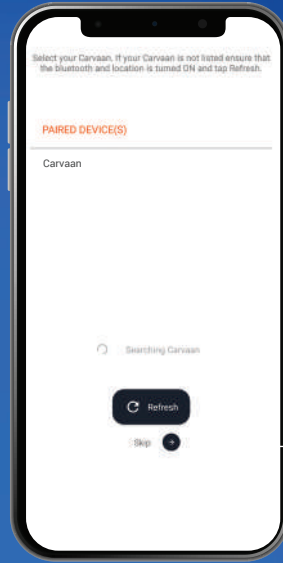

STEP 2

Press the Saregama mode button on your Carvaan Premium Punjabi

STEP 3

Open the app

STEP 4

Login to the app

STEP 5

Turn on Bluetooth on your mobile phone/ tablet

STEP 6

Select your Carvaan Premium Punjabi unit from the Bluetooth settings page on the app

STEP 7

Choose a song & play

STEP 8

Enjoy the selected song on your Carvaan Premium Punjabi