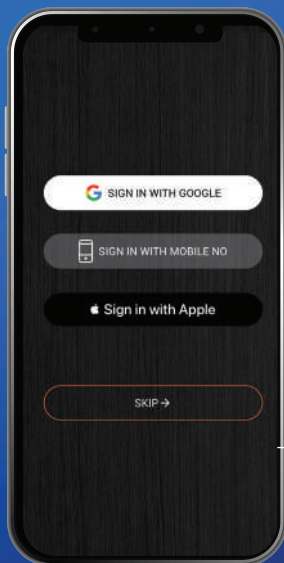

The Saregama Carvaan app is compatible with Saregama Carvaan Premium Punjabi variant

To use the app along with your Carvaan Premium Punjabi follow the steps below

STEP 1

Turn on 'Carvaan Premium Punjabi'

STEP 2

Press the Saregama mode button on your Carvaan Premium Punjabi

STEP 3

Open the app

STEP 4

Login to the app

STEP 5

Turn on Bluetooth on your mobile phone/ tablet