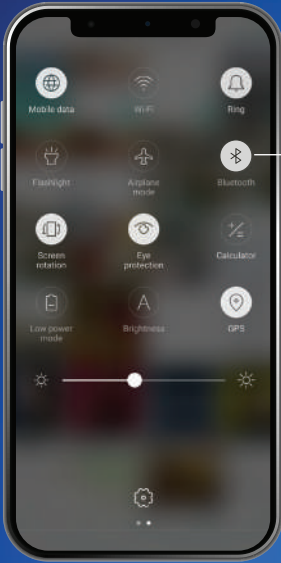

STEP 2

Press the Saregama mode button on your Carvaan Premium Punjabi

STEP 3

Open the app

STEP 4

Login to the app

STEP 5

Turn on Bluetooth on your mobile phone/ tablet

STEP 6

Select your Carvaan Premium Punjabi unit from the Bluetooth settings page on the app

STEP 7

Choose a song & play

STEP 8

Enjoy the selected song on your Carvaan Premium Punjabi