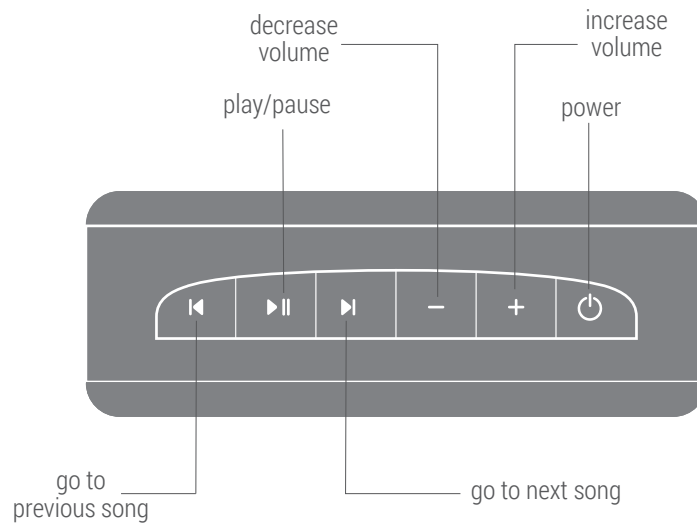

## LEFT SIDE VIEW: MODES ON CARVAAN MINI RABINDRASANGEET

To choose a mode, press the corresponding mode button on the unit