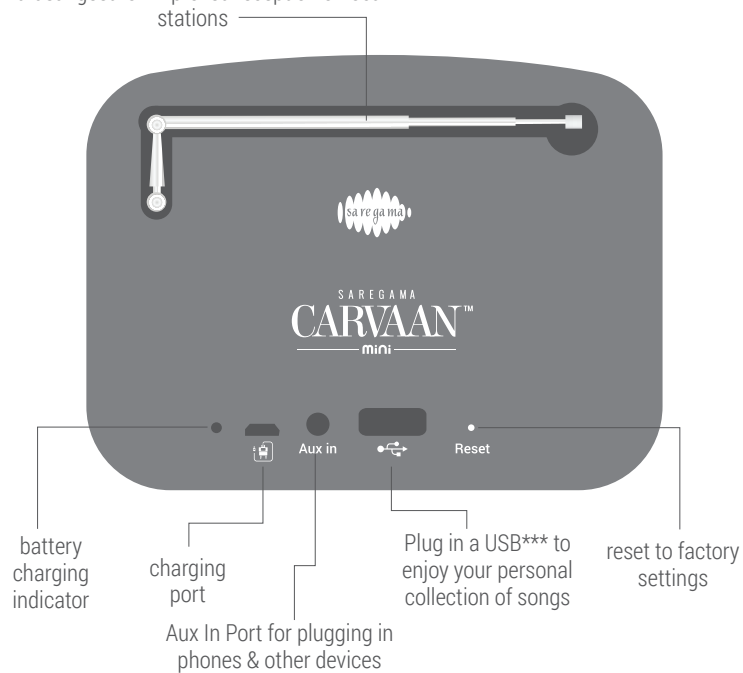

#### **RIGHT SIDE VIEW: AUX OUT**

3.5 mm audio  
jack for connecting  
external  
speakers/headphones

*\*\*support for BT version 4.1*

## FRONT VIEW: STATUS LIGHT

When you turn on Carvaan Mini Rabindrasangeet you will be able to see a light on the front of the unit. This light indicates the status as follows:

- i. When the blue light is steady, it indicates that a song has been paused
- ii. When the blue light blinks, it indicates that the battery is very low. Please connect the unit to a power source to charge it

## BACK VIEW: PORTS ON CARVAAN MINI RABINDRASANGEET

Pull out the antenna from the back panel of Carvaan Mini Rabindrasangeet for improved reception of local FM stations

Micro USB to USB charging cable

Frequency: 50 Hz for input and 5V 1A for output