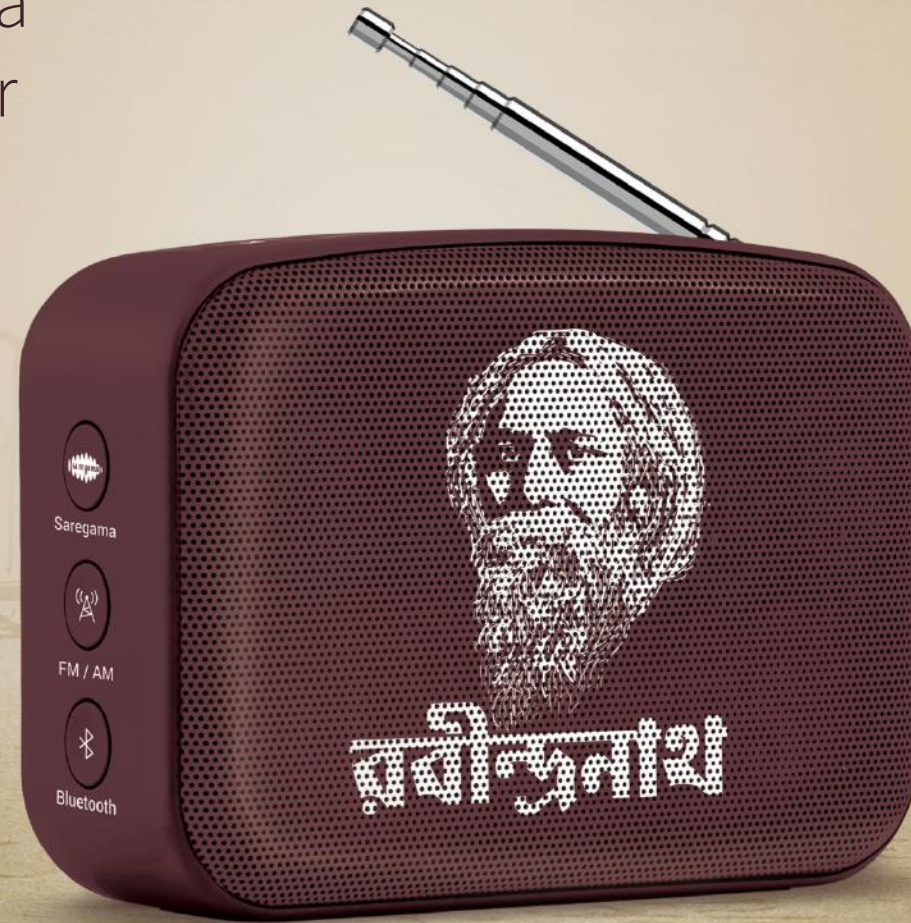

It's more than just a
Bluetooth speaker

SAREGAMA
CARVAANTM
— mini —

351 TIMELESS

RABINDRASANGEET INSIDE

Saregama

FM / AM

Bluetooth

FM/ AM support

Listen to local FM/ AM stations

Plug and play

Make the most of your speakers.
Plug your pen drive and enjoy the music

Aux In

Insert your Aux cable and play the song you love on
Carvaan Mini from your phone/ tablet

Bluetooth Connectivity

Enjoy a wireless streaming experience via Bluetooth

The perfect companion

It's light. It's compact. It fits in your palm.
Easy to take with you wherever you go.

Terracotta Brown Colour

Want to enjoy music in peace?

Just connect your headphone to enjoy music on Carvaan Mini