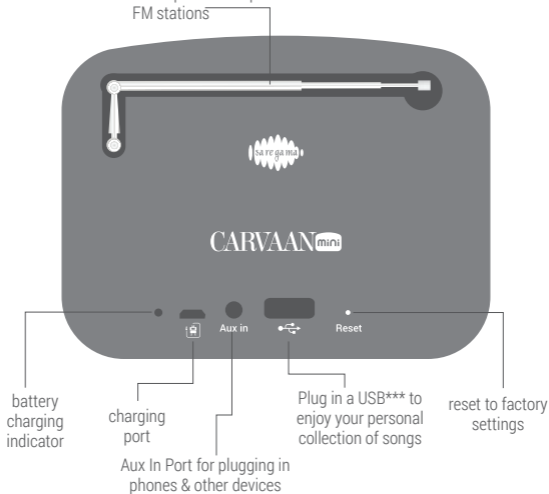

For detailed process to auto tune FM/AM stations, refer to the insert in the box

BLUETOOTH**

Pair your mobile phone/ tablet with Carvaan Mini Tamil. Enjoy songs stored on your personal device on Carvaan Mini Tamil speakers

RIGHT SIDE VIEW: AUX OUT

3.5 mm audio
jack for connecting
external
speakers/headphones

****support for BT version 4.1**

FRONT VIEW: STATUS LIGHT

When you turn on Carvaan Mini Tamil you will be able to see a light on the front of the unit. This light indicates the status as follows:

- i. When the blue light is steady, it indicates that a song has been paused
- ii. When the blue light blinks, it indicates that the battery is very low. Please connect the unit to a power source to charge it

BACK VIEW: PORTS ON CARVAAN MINI TAMIL

Pull out the antenna from the back panel of Carvaan Mini Tamil for improved reception of local FM stations

Micro USB to USB charging cable

Frequency: 50 Hz for input and 5V 1A for output