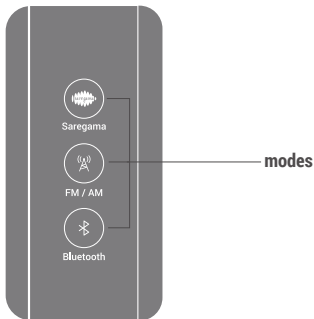

SAREGAMA
CARVAAN™
— mini —

USER MANUAL

KANNADA | ಕನ್ನಡ

TOP VIEW: BUTTONS ON CARVAAN MINI KANNADA

LEFT SIDE VIEW: MODES ON CARVAAN MINI KANNADA

To choose a mode, press the corresponding mode button on the unit

SAREGAMA

351 pre-loaded evergreen songs of legendary actors like Dr. Raj Kumar, Dr. Vishnuvardhan, Ambareesh and Shankar Nag; this is the default mode on first power on/reset

FM/AM*

Listen to local FM/ AM stations.

To tune to FM, press FM/AM mode button

To tune to AM, press FM/AM mode button again

To tune to AM from any other mode, press FM/AM mode button twice

**AM station will play as per broadcast timings*

To auto tune FM/AM stations, follow the steps:

Step 1: Press play/pause button for 5 seconds

Step 2: Searching for all FM/AM signals will start. You will hear a searching sound and each FM/AM station will play for approx. 3-4 seconds till all stations are tuned