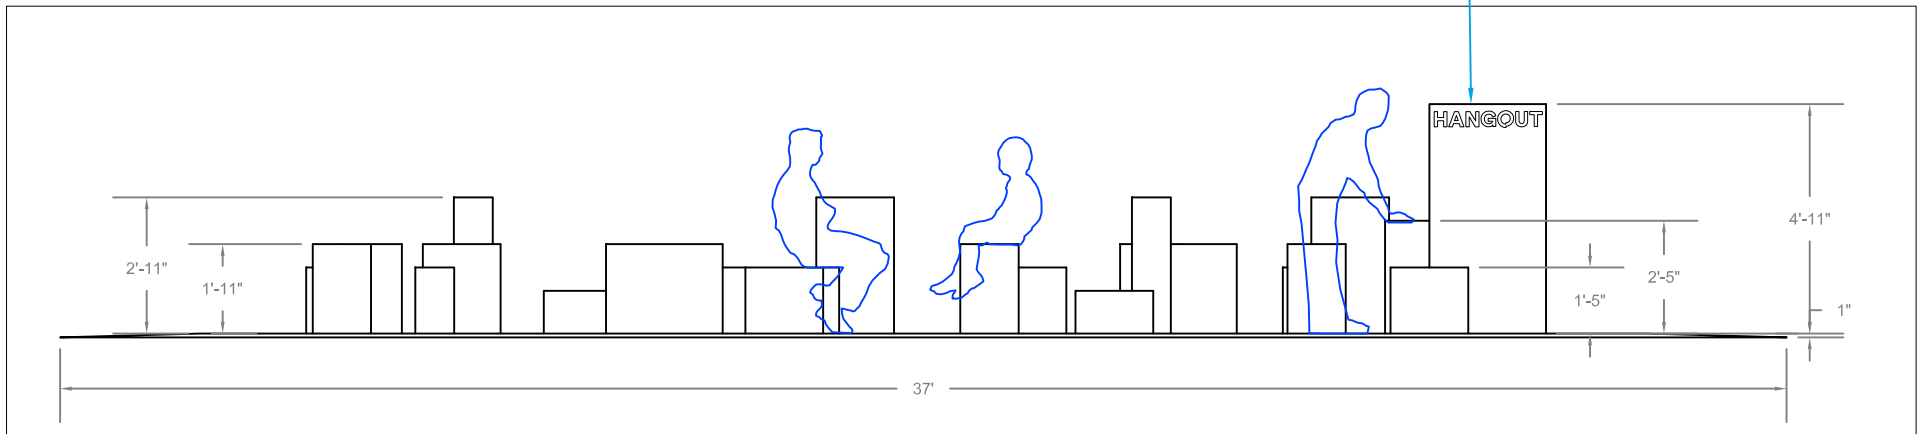

HANGOUT

CLEAN Mural by The Laundry Project  
(Colors will be blue like installation)

Raised platform with non-slip coating

Original grade

### East Elevation

Scale: 1/4" = 1'0"

Signage for Installation

### North Elevation

Scale: 1/4" = 1'0"

<b>SITE:</b> Galvez Goodies - New Orleans, LA 70117	A1 DRAWING NO.		12 PROJECT NO.	11/02/16 DATE.		The Urban Conga Inc. 2744 N Florida Ave Tampa FL 33602 954-591-1470
	Varies SCALE AT A4.	CG DRAWN.	RS CHECKED.	REVISION.		
<b>TITLE:</b> The Hangout						

**Site Plan**  
Scale: 1/8" = 1'0"

**Section A**  
Scale: 1 1/2" = 1'0"

SITE: Galvez Goodies - New Orleans, LA 70117	A1 DRAWING NO.		12 PROJECT NO.	11/02/16 DATE.		The Urban Conga Inc. 2744 N Florida Ave Tampa FL 33602 954-591-1470
	TITLE: The Hangout	Varies SCALE AT A4.	ZP DRAWN.	RS CHECKED.		