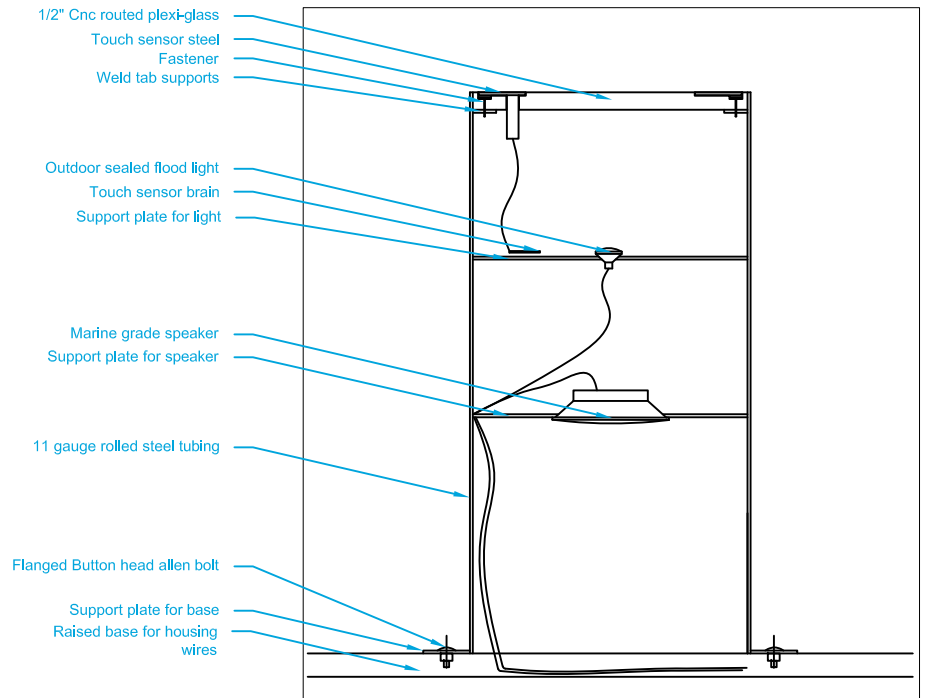

### East Elevation

Scale: 1/4" = 1'0"

Signage for Installation

### North Elevation

Scale: 1/4" = 1'0"

<b>SITE:</b> Galvez Goodies - New Orleans, LA 70117	A1 DRAWING NO.		12 PROJECT NO.	11/02/16 DATE.		The Urban Conga Inc. 2744 N Florida Ave Tampa FL 33602 954-591-1470
	Varies SCALE AT A4.	CG DRAWN.	RS CHECKED.	REVISION.		
<b>TITLE:</b> The Hangout						

**Site Plan**  
Scale: 1/8" = 1'0"

**Section A**  
Scale: 1 1/2" = 1'0"

SITE: Galvez Goodies - New Orleans, LA 70117	A1 DRAWING NO.		12 PROJECT NO.	11/02/16 DATE.		The Urban Conga Inc. 2744 N Florida Ave Tampa FL 33602 954-591-1470
	TITLE: The Hangout	Varies SCALE AT A4.	ZP DRAWN.	RS CHECKED.		