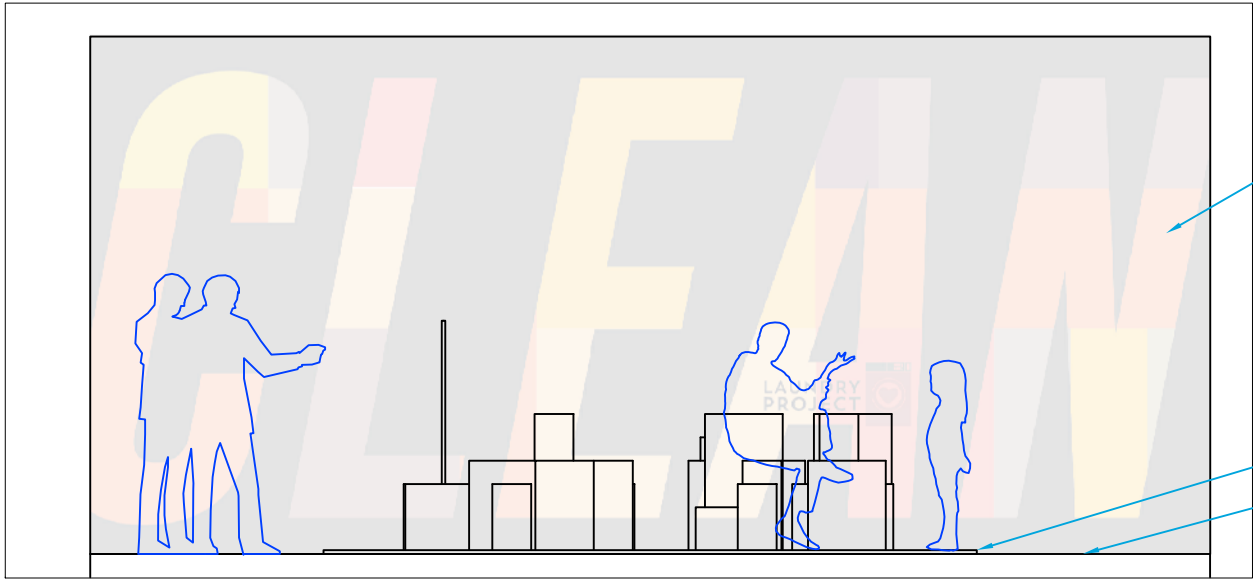

HANGOUT

CLEAN Mural by The Laundry Project  
(Colors will be blue like installation)

Raised platform with non-slip coating

Original grade

### East Elevation

Scale: 1/4" = 1'0"

Signage for Installation

### North Elevation

Scale: 1/4" = 1'0"

<b>SITE:</b> Galvez Goodies - New Orleans, LA 70117	A1 DRAWING NO.		12 PROJECT NO.	11/02/16 DATE.		The Urban Conga Inc. 2744 N Florida Ave Tampa FL 33602 954-591-1470
	Varies SCALE AT A4.	CG DRAWN.	RS CHECKED.	REVISION.		
<b>TITLE:</b> The Hangout						

**Site Plan**  
Scale: 1/8" = 1'0"

**Section A**  
Scale: 1 1/2" = 1'0"

SITE: Galvez Goodies - New Orleans, LA 70117	A1 DRAWING NO.		12 PROJECT NO.	11/02/16 DATE.		The Urban Conga Inc. 2744 N Florida Ave Tampa FL 33602 954-591-1470
	TITLE: The Hangout	Varies SCALE AT A4.	ZP DRAWN.	RS CHECKED.		