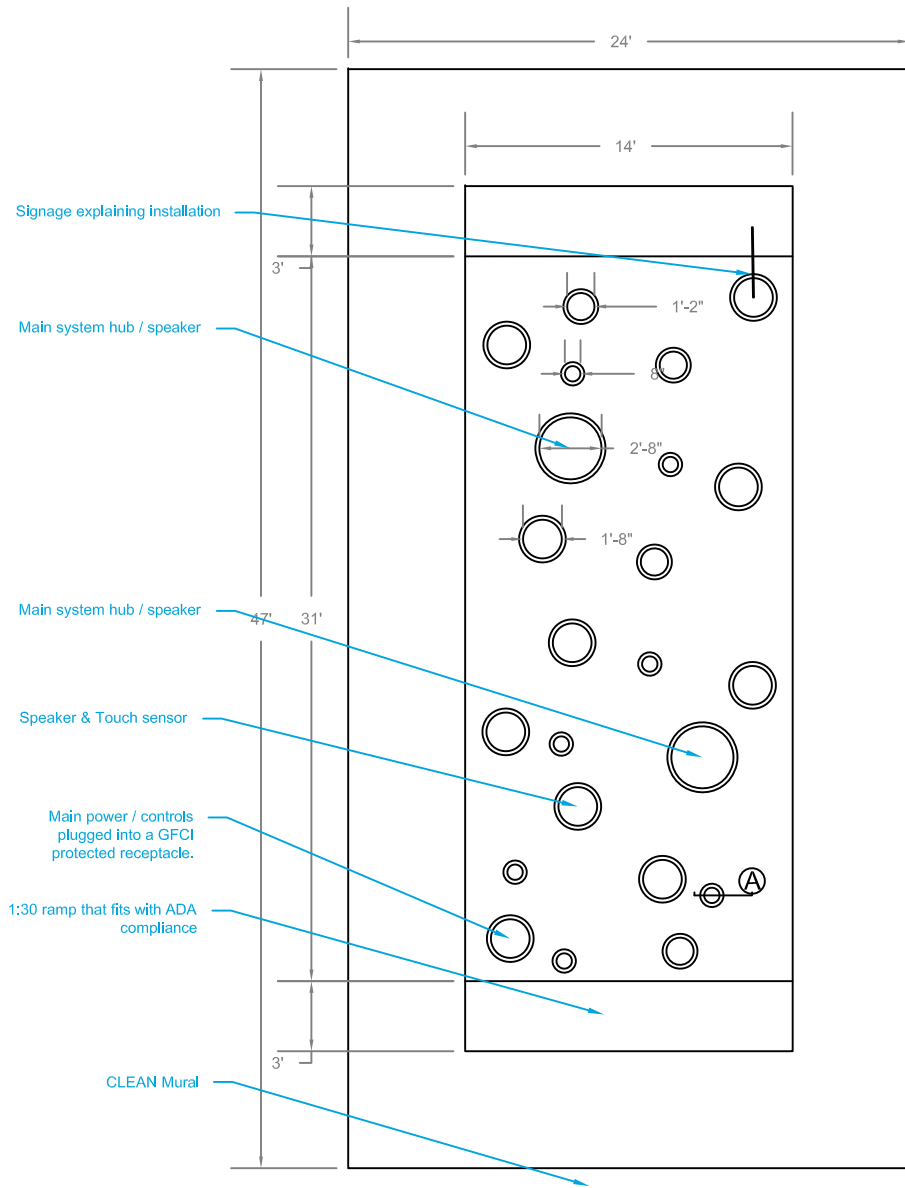

HANGOUT

CLEAN Mural by The Laundry Project  
(Colors will be blue like installation)

Raised platform with non-slip coating

Original grade

### East Elevation

Scale: 1/4" = 1'0"

Signage for Installation

### North Elevation

Scale: 1/4" = 1'0"

<b>SITE:</b> Galvez Goodies - New Orleans, LA 70117	A1 DRAWING NO.		12 PROJECT NO.	11/02/16 DATE.		The Urban Conga Inc. 2744 N Florida Ave Tampa FL 33602 954-591-1470
	Varies SCALE AT A4.	CG DRAWN.	RS CHECKED.	REVISION.		
<b>TITLE:</b> The Hangout						

**Site Plan**  
Scale: 1/8" = 1'0"

**Section A**  
Scale: 1 1/2" = 1'0"

SITE: Galvez Goodies - New Orleans, LA 70117	A1 DRAWING NO.		12 PROJECT NO.	11/02/16 DATE.		The Urban Conga Inc. 2744 N Florida Ave Tampa FL 33602 954-591-1470
	TITLE: The Hangout	Varies SCALE AT A4.	ZP DRAWN.	RS CHECKED.		