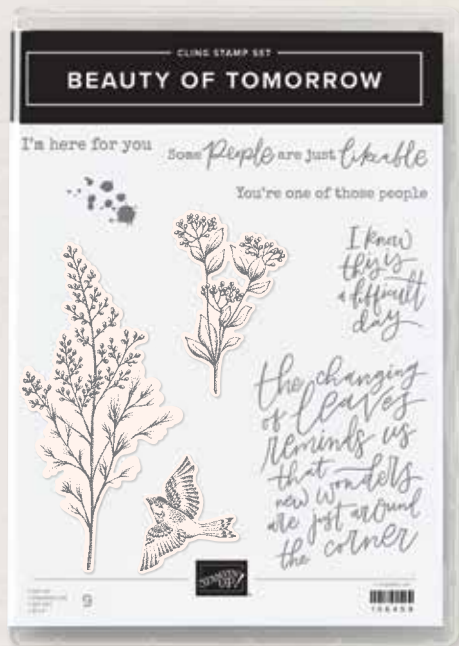

BLACKBERRY

Beauty

SUITE

Blackberry Beauty SUITE COLLECTION

156278 | \$84.25

Cling • EN PR

Suite collection includes one of each item listed on the next page.

BEAUTY OF TOMORROW • 156459 | \$22.00
 9 cling stamps
 (suggested clear blocks: c, e, g) • **EN** **FR**
 O Coordinates with Beautiful Leaves Dies