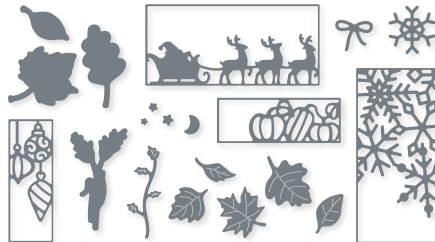

GIVING GIFTS DIES • 156563 | $31.00
11 dies. Largest die: 3" x 1-1/2" (7.6 x 3.8 cm).