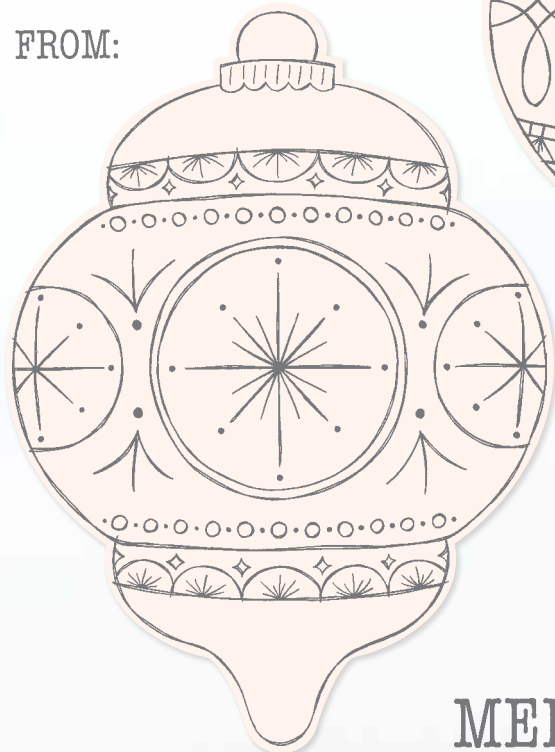

POLAR BEARS DIES • 156456 | \$30.00

Use with a Stampin' Cut & Emboss Machine (p. 12).
 8 dies. Largest die: 4-3/4" x 3/4" (12.1 x 1.9 cm).

TO YOU & YOURS JOY

SENDING

TO:

FROM:

SO MUCH CHRISTMAS WISHING YOU A MERRY & BRIGHT