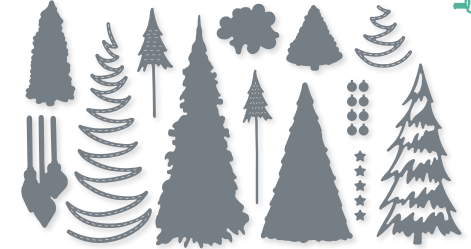

CHRISTMAS TREES DIES • 156339 | $35.00
13 dies. Largest die: 2" x 4-3/4" (5.1 x 12.1 cm).

10%
BUNDLED SAVINGS

WHIMSICAL TREES BUNDLE
156810 | ~~$57.00~~ $51.25
Cling • **EN** **FR** • Whimsical Trees Stamp Set (p. 25) + Christmas Trees Dies