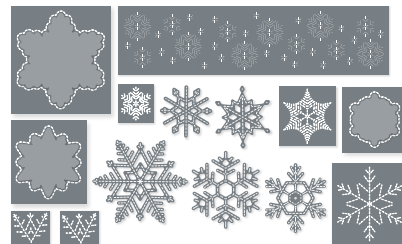

GINGERBREAD DIES • 156320 | \$33.00
20 dies. Largest die: 6-1/4" x 1/4" (15.9 x 6.4 cm).

10%
BUNDLED SAVINGS

FROSTED GINGERBREAD BUNDLE

156807 | ~~\$54.00~~ \$48.50

Photopolymer • **EN** **FR**

Frosted Gingerbread Stamp Set (p. 10) + Gingerbread Dies