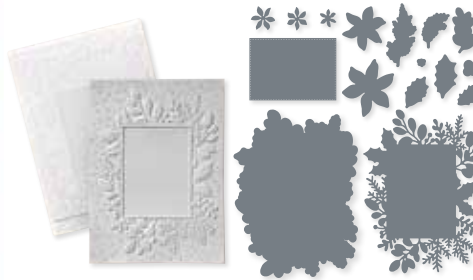

MERRIEST FRAMES HYBRID EMBOSSING FOLDER • 156385 | $39.00
16 dies. Largest die: 5-1/2" x 4-1/4" (14 x 10.8 cm).
1 embossing folder. Embossing folder size: 4-1/2" x 6-1/4" (11.4 x 15.9 cm).