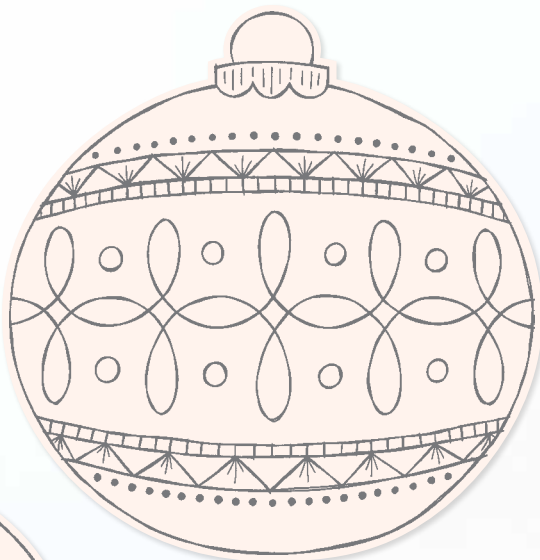

POLAR BEARS DIES • 156456 | \$30.00

Use with a Stampin' Cut & Emboss Machine (p. 12).
 8 dies. Largest die: 4-3/4" x 3/4" (12.1 x 1.9 cm).

TO YOU & YOURS JOY

SENDING

TO:

FROM:

SO MUCH CHRISTMAS WISHING YOU A MERRY & BRIGHT