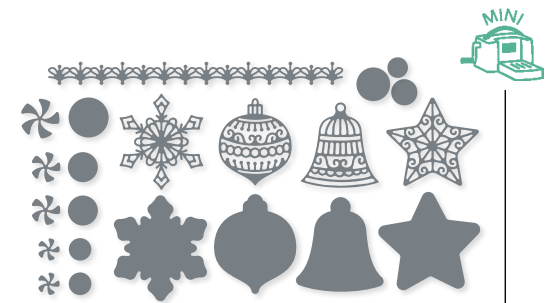

15 dies. Largest die: 6" x 1/2" (15.2 x 1.3 cm).

Bundled SAVINGS

Get more for less—more product, less cost—when you purchase one of our coordinated bundles. Our dies are designed to work with a Stampin' Cut & Emboss Machine (p. 12).