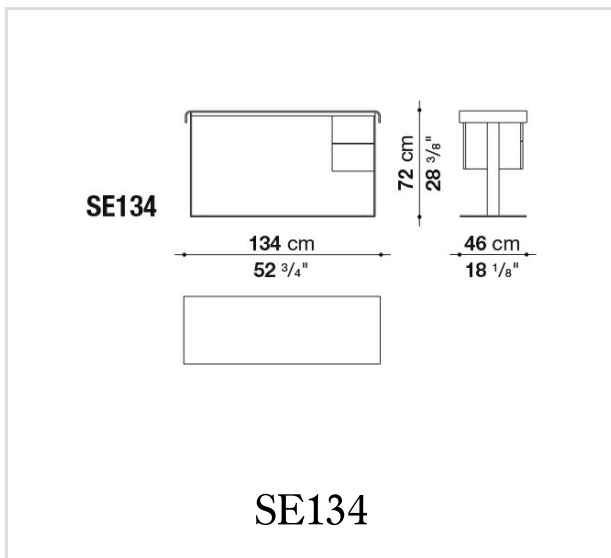

Technical drawings

B&B Italia reserves the right to make technological and aesthetic improvements to its models, including changes to the sizes and materials, without notice. The technical drawings do not define the details of the product. The measurements shown are indicative and may undergo changes. In particular, the dimensions relevant to the padded parts are subject to usage tolerances over time caused by the normal adjustment of the padding. For the specific information, please contact the dealer closest to you.