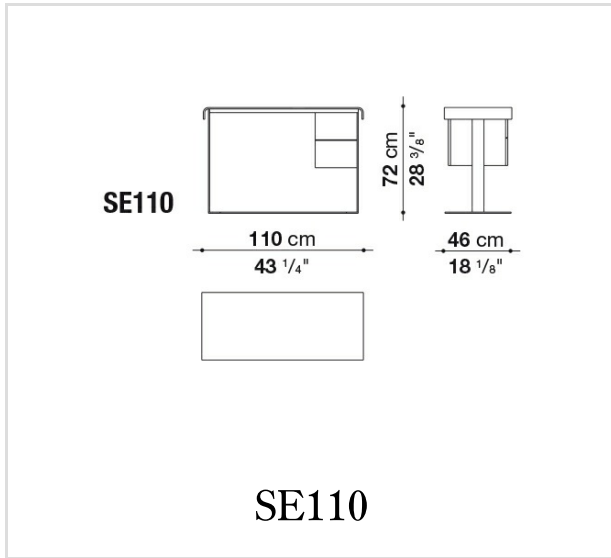

Technical drawings

B&B Italia reserves the right to make technological and aesthetic improvements to its models, including changes to the sizes and materials, without notice. The technical drawings do not define the details of the product. The measurements shown are indicative and may undergo changes. In particular, the dimensions relevant to the padded parts are subject to usage tolerances over time caused by the normal adjustment of the padding. For the specific information, please contact the dealer closest to you.