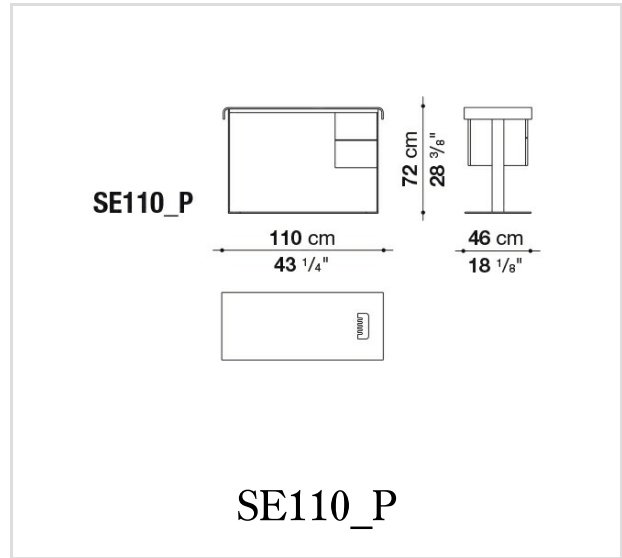

Technical drawings

B&B Italia reserves the right to make technological and aesthetic improvements to its models, including changes to the sizes and materials, without notice. The technical drawings do not define the details of the product. The measurements shown are indicative and may undergo changes. In particular, the dimensions relevant to the padded parts are subject to usage tolerances over time caused by the normal adjustment of the padding. For the specific information, please contact the dealer closest to you.