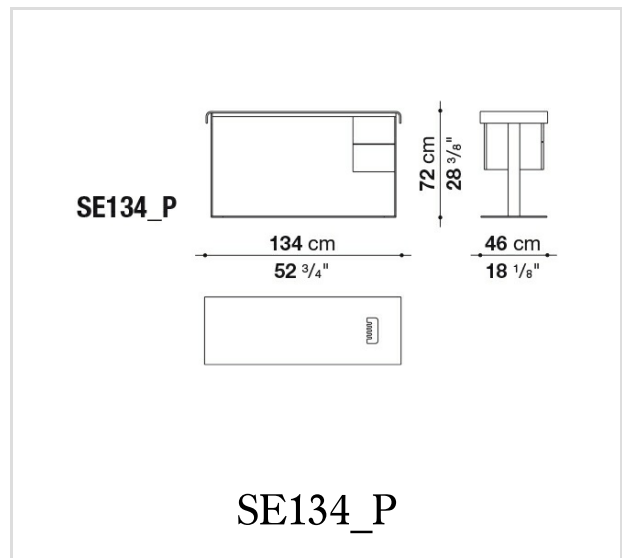

Technical drawings

B&B Italia reserves the right to make technological and aesthetic improvements to its models, including changes to the sizes and materials, without notice. The technical drawings do not define the details of the product. The measurements shown are indicative and may undergo changes. In particular, the dimensions relevant to the padded parts are subject to usage tolerances over time caused by the normal adjustment of the padding. For the specific information, please contact the dealer closest to you.