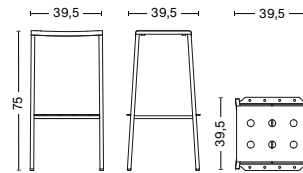

#### BALCONY BENCH

LENGTH 119,5 CM | 47"  
DEPTH 35 CM | 13.75"  
HEIGHT 46 CM | 18"

#### BALCONY BENCH

LENGTH 165,5 CM | 65.25"  
DEPTH 35 CM | 13.75"  
HEIGHT 46 CM | 18"

**DIMENSIONS**

**BALCONY DINING BENCH**  
 WIDTH 114 CM | 45"  
 DEPTH 52 CM | 20.50"  
 HEIGHT 79 CM | 31"  
 SEAT HEIGHT 46 CM | 18"

**BALCONY DINING BENCH W. ARM**  
 WIDTH 121 CM | 47.50"  
 DEPTH 52 CM | 20.50"  
 HEIGHT 79 CM | 31"  
 SEAT HEIGHT 46 CM | 18"

**BALCONY BAR STOOL LOW**  
 WIDTH 39,5 CM | 15.50"  
 DEPTH 39,5 CM | 15.50"  
 HEIGHT 65 CM | 25.50"

**BALCONY BAR STOOL HIGH**  
 WIDTH 39,5 CM | 15.50"  
 DEPTH 39,5 CM | 15.50"  
 HEIGHT 75 CM | 29.50"

**BALCONY STOOL**  
 WIDTH 39 CM | 15.25"  
 DEPTH 35 CM | 13.75"  
 HEIGHT 46 CM | 18"

**BALCONY LOUNGE CHAIR**  
 WIDTH 55 CM | 21.75"  
 DEPTH 69,5 CM | 27.25"  
 HEIGHT 72 CM | 28.25"  
 SEAT HEIGHT 39 CM | 15.25"  
 SEAT DEPTH 52 CM | 20.50"