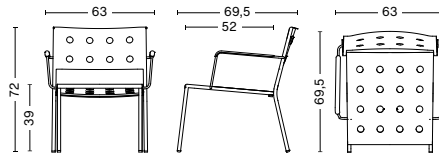

#### BALCONY BENCH

LENGTH 165,5 CM | 65.25"  
DEPTH 35 CM | 13.75"  
HEIGHT 46 CM | 18"

**DIMENSIONS**

**BALCONY DINING BENCH**  
 WIDTH 114 CM | 45"  
 DEPTH 52 CM | 20.50"  
 HEIGHT 79 CM | 31"  
 SEAT HEIGHT 46 CM | 18"

**BALCONY DINING BENCH W. ARM**  
 WIDTH 121 CM | 47.50"  
 DEPTH 52 CM | 20.50"  
 HEIGHT 79 CM | 31"  
 SEAT HEIGHT 46 CM | 18"

**BALCONY BAR STOOL LOW**  
 WIDTH 39,5 CM | 15.50"  
 DEPTH 39,5 CM | 15.50"  
 HEIGHT 65 CM | 25.50"

**BALCONY BAR STOOL HIGH**  
 WIDTH 39,5 CM | 15.50"  
 DEPTH 39,5 CM | 15.50"  
 HEIGHT 75 CM | 29.50"

**BALCONY STOOL**  
 WIDTH 39 CM | 15.25"  
 DEPTH 35 CM | 13.75"  
 HEIGHT 46 CM | 18"

**BALCONY LOUNGE CHAIR**  
 WIDTH 55 CM | 21.75"  
 DEPTH 69,5 CM | 27.25"  
 HEIGHT 72 CM | 28.25"  
 SEAT HEIGHT 39 CM | 15.25"  
 SEAT DEPTH 52 CM | 20.50"