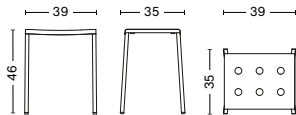

#### BALCONY BENCH

LENGTH 119,5 CM | 47"  
DEPTH 35 CM | 13.75"  
HEIGHT 46 CM | 18"

#### BALCONY BENCH

LENGTH 165,5 CM | 65.25"  
DEPTH 35 CM | 13.75"  
HEIGHT 46 CM | 18"

**DIMENSIONS**

**BALCONY DINING BENCH**  
 WIDTH 114 CM | 45"  
 DEPTH 52 CM | 20.50"  
 HEIGHT 79 CM | 31"  
 SEAT HEIGHT 46 CM | 18"

**BALCONY DINING BENCH W. ARM**  
 WIDTH 121 CM | 47.50"  
 DEPTH 52 CM | 20.50"  
 HEIGHT 79 CM | 31"  
 SEAT HEIGHT 46 CM | 18"

**BALCONY BAR STOOL LOW**  
 WIDTH 39,5 CM | 15.50"  
 DEPTH 39,5 CM | 15.50"  
 HEIGHT 65 CM | 25.50"

**BALCONY BAR STOOL HIGH**  
 WIDTH 39,5 CM | 15.50"  
 DEPTH 39,5 CM | 15.50"  
 HEIGHT 75 CM | 29.50"

**BALCONY STOOL**  
 WIDTH 39 CM | 15.25"  
 DEPTH 35 CM | 13.75"  
 HEIGHT 46 CM | 18"

**BALCONY LOUNGE CHAIR**  
 WIDTH 55 CM | 21.75"  
 DEPTH 69,5 CM | 27.25"  
 HEIGHT 72 CM | 28.25"  
 SEAT HEIGHT 39 CM | 15.25"  
 SEAT DEPTH 52 CM | 20.50"