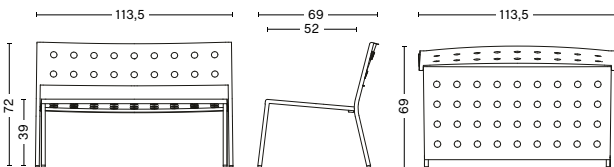

**BALCONY BAR STOOL HIGH**  
 WIDTH 39,5 CM | 15.50"  
 DEPTH 39,5 CM | 15.50"  
 HEIGHT 75 CM | 29.50"

**BALCONY STOOL**  
 WIDTH 39 CM | 15.25"  
 DEPTH 35 CM | 13.75"  
 HEIGHT 46 CM | 18"

**BALCONY LOUNGE CHAIR**  
 WIDTH 55 CM | 21.75"  
 DEPTH 69,5 CM | 27.25"  
 HEIGHT 72 CM | 28.25"  
 SEAT HEIGHT 39 CM | 15.25"  
 SEAT DEPTH 52 CM | 20.50"

**BALCONY LOUNGE ARMCHAIR**  
 WIDTH 63 CM | 24.75"  
 DEPTH 69,5 CM | 27.25"  
 HEIGHT 72 CM | 28.25"  
 SEAT HEIGHT 39 CM | 15.25"  
 SEAT DEPTH 52 CM | 20.50"

**BALCONY LOUNGE BENCH**  
 WIDTH 113,5 CM | 44.75"  
 DEPTH 69 CM | 27.25"  
 HEIGHT 72 CM | 28.25"  
 SEAT HEIGHT 39 CM | 15.25"