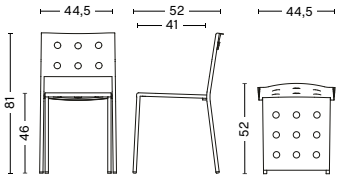

### DIMENSIONS

#### BALCONY CHAIR

WIDTH 44,5 CM | 17.50"  
DEPTH 51,5 CM | 20.25"  
HEIGHT 79 CM | 31"  
SEAT HEIGHT 46 CM | 18"  
SEAT DEPTH 41 CM | 16.25"

#### BALCONY ARMCHAIR

WIDTH 51,5 CM | 20.25"  
DEPTH 51,5 CM | 20.25"  
HEIGHT 79 CM | 31"  
SEAT HEIGHT 46 CM | 18"  
SEAT DEPTH 41 CM | 16.25"