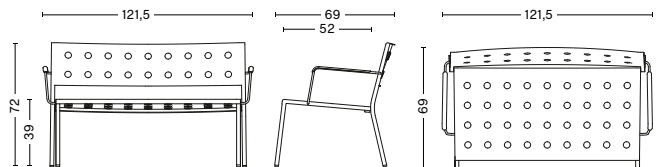

**BALCONY BAR STOOL HIGH**  
 WIDTH 39,5 CM | 15.50"  
 DEPTH 39,5 CM | 15.50"  
 HEIGHT 75 CM | 29.50"

**BALCONY STOOL**  
 WIDTH 39 CM | 15.25"  
 DEPTH 35 CM | 13.75"  
 HEIGHT 46 CM | 18"

**BALCONY LOUNGE CHAIR**  
 WIDTH 55 CM | 21.75"  
 DEPTH 69,5 CM | 27.25"  
 HEIGHT 72 CM | 28.25"  
 SEAT HEIGHT 39 CM | 15.25"  
 SEAT DEPTH 52 CM | 20.50"

**BALCONY LOUNGE ARMCHAIR**  
 WIDTH 63 CM | 24.75"  
 DEPTH 69,5 CM | 27.25"  
 HEIGHT 72 CM | 28.25"  
 SEAT HEIGHT 39 CM | 15.25"  
 SEAT DEPTH 52 CM | 20.50"

**BALCONY LOUNGE BENCH**  
 WIDTH 113,5 CM | 44.75"  
 DEPTH 69 CM | 27.25"  
 HEIGHT 72 CM | 28.25"  
 SEAT HEIGHT 39 CM | 15.25"