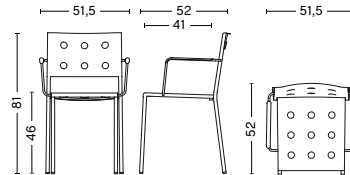

### DIMENSIONS

#### BALCONY CHAIR

WIDTH 44,5 CM | 17.50"  
DEPTH 51,5 CM | 20.25"  
HEIGHT 79 CM | 31"  
SEAT HEIGHT 46 CM | 18"  
SEAT DEPTH 41 CM | 16.25"

#### BALCONY ARMCHAIR

WIDTH 51,5 CM | 20.25"  
DEPTH 51,5 CM | 20.25"  
HEIGHT 79 CM | 31"  
SEAT HEIGHT 46 CM | 18"  
SEAT DEPTH 41 CM | 16.25"

#### BALCONY DINING CHAIR

WIDTH 44,5 CM | 17.50"  
DEPTH 52 CM | 20.50"  
HEIGHT 81 CM | 32"  
SEAT HEIGHT 46 CM | 18"  
SEAT DEPTH 41 CM | 16.25"