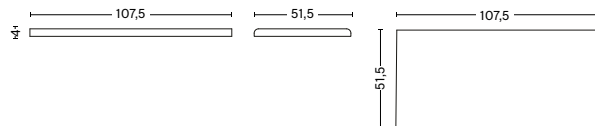

FOR LOUNGE BENCH & LOUNGE BENCH W. ARM
WIDTH 107,5 CM | 43.25"
DEPTH 51,5 CM | 27.25"
HEIGHT 4 CM | 1.50"