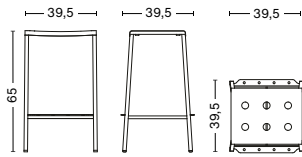

#### BALCONY BENCH

LENGTH 119,5 CM | 47"  
DEPTH 35 CM | 13.75"  
HEIGHT 46 CM | 18"

#### BALCONY BENCH

LENGTH 165,5 CM | 65.25"  
DEPTH 35 CM | 13.75"  
HEIGHT 46 CM | 18"

**DIMENSIONS**

**BALCONY DINING BENCH**  
 WIDTH 114 CM | 45"  
 DEPTH 52 CM | 20.50"  
 HEIGHT 79 CM | 31"  
 SEAT HEIGHT 46 CM | 18"

**BALCONY DINING BENCH W. ARM**  
 WIDTH 121 CM | 47.50"  
 DEPTH 52 CM | 20.50"  
 HEIGHT 79 CM | 31"  
 SEAT HEIGHT 46 CM | 18"

**BALCONY BAR STOOL LOW**  
 WIDTH 39,5 CM | 15.50"  
 DEPTH 39,5 CM | 15.50"  
 HEIGHT 65 CM | 25.50"

**BALCONY BAR STOOL HIGH**  
 WIDTH 39,5 CM | 15.50"  
 DEPTH 39,5 CM | 15.50"  
 HEIGHT 75 CM | 29.50"

**BALCONY STOOL**  
 WIDTH 39 CM | 15.25"  
 DEPTH 35 CM | 13.75"  
 HEIGHT 46 CM | 18"

**BALCONY LOUNGE CHAIR**  
 WIDTH 55 CM | 21.75"  
 DEPTH 69,5 CM | 27.25"  
 HEIGHT 72 CM | 28.25"  
 SEAT HEIGHT 39 CM | 15.25"  
 SEAT DEPTH 52 CM | 20.50"