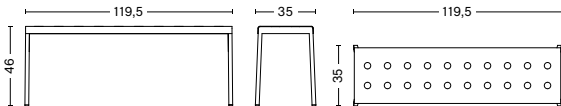

BALCONY BENCH

LENGTH 119,5 CM | 47"
DEPTH 35 CM | 13.75"
HEIGHT 46 CM | 18"