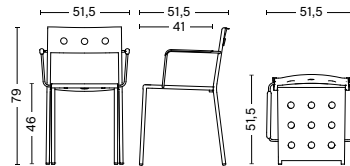

### HIGHLIGHTS

- An outdoor collection of tables, benches, chairs, stools and lounge chairs in varying sizes and colours.
- The square design is softened by the rounded edges and holes, which strengthen the construction.
- The tables are available in rectangular and square designs.
- Chair, Armchair, Dining Chair, Dining Armchair, Lounge Chair and Lounge Armchair are stackable up to 12 pcs.
- Dining Bench, Dining Bench w. arm, Lounge Bench and Lounge Bench w. arm are stackable up to 6 pcs.
- The collection features a weatherproof outdoor powder coating.
- Suitable for a wide variety of private and public environments.
- Qualified for contract use.

### DIMENSIONS

#### BALCONY CHAIR

WIDTH 44,5 CM | 17.50"  
DEPTH 51,5 CM | 20.25"  
HEIGHT 79 CM | 31"  
SEAT HEIGHT 46 CM | 18"  
SEAT DEPTH 41 CM | 16.25"

#### BALCONY ARMCHAIR

WIDTH 51,5 CM | 20.25"  
DEPTH 51,5 CM | 20.25"  
HEIGHT 79 CM | 31"  
SEAT HEIGHT 46 CM | 18"  
SEAT DEPTH 41 CM | 16.25"