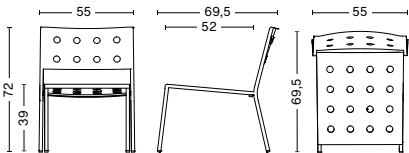

#### BALCONY BENCH

LENGTH 165,5 CM | 65.25"  
DEPTH 35 CM | 13.75"  
HEIGHT 46 CM | 18"

**DIMENSIONS**

**BALCONY DINING BENCH**  
 WIDTH 114 CM | 45"  
 DEPTH 52 CM | 20.50"  
 HEIGHT 79 CM | 31"  
 SEAT HEIGHT 46 CM | 18"

**BALCONY DINING BENCH W. ARM**  
 WIDTH 121 CM | 47.50"  
 DEPTH 52 CM | 20.50"  
 HEIGHT 79 CM | 31"  
 SEAT HEIGHT 46 CM | 18"

**BALCONY BAR STOOL LOW**  
 WIDTH 39,5 CM | 15.50"  
 DEPTH 39,5 CM | 15.50"  
 HEIGHT 65 CM | 25.50"

**BALCONY BAR STOOL HIGH**  
 WIDTH 39,5 CM | 15.50"  
 DEPTH 39,5 CM | 15.50"  
 HEIGHT 75 CM | 29.50"

**BALCONY STOOL**  
 WIDTH 39 CM | 15.25"  
 DEPTH 35 CM | 13.75"  
 HEIGHT 46 CM | 18"

**BALCONY LOUNGE CHAIR**  
 WIDTH 55 CM | 21.75"  
 DEPTH 69,5 CM | 27.25"  
 HEIGHT 72 CM | 28.25"  
 SEAT HEIGHT 39 CM | 15.25"  
 SEAT DEPTH 52 CM | 20.50"