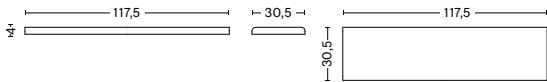

### DIMENSIONS

FOR CHAIR, ARMCHAIR, DINING CHAIR & DINING ARMCHAIR  
 WIDTH 38,5 CM | 15.25"  
 DEPTH 40,5 CM | 16"  
 HEIGHT 4 CM | 1.50"

FOR LOUNGE CHAIR & LOUNGE ARMCHAIR  
 WIDTH 49,5 CM | 20.75"  
 DEPTH 51,5 CM | 19"  
 HEIGHT 4 CM | 1.50"