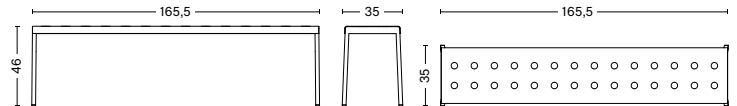

BALCONY BENCH

LENGTH 165,5 CM | 65.25"
DEPTH 35 CM | 13.75"
HEIGHT 46 CM | 18"