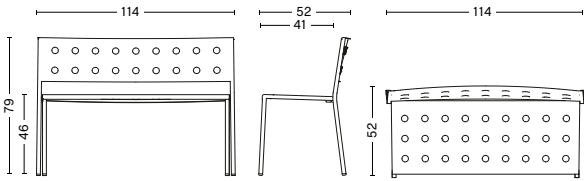

#### BALCONY DINING ARMCHAIR

WIDTH 51,5 CM | 20.25"  
DEPTH 52 CM | 20.50"  
HEIGHT 81 CM | 32"  
SEAT HEIGHT 46 CM | 18"  
SEAT DEPTH 41 CM | 16.25"

#### BALCONY BENCH

LENGTH 119,5 CM | 47"  
DEPTH 35 CM | 13.75"  
HEIGHT 46 CM | 18"

#### BALCONY BENCH

LENGTH 165,5 CM | 65.25"  
DEPTH 35 CM | 13.75"  
HEIGHT 46 CM | 18"

**DIMENSIONS**

**BALCONY DINING BENCH**  
 WIDTH 114 CM | 45"  
 DEPTH 52 CM | 20.50"  
 HEIGHT 79 CM | 31"  
 SEAT HEIGHT 46 CM | 18"