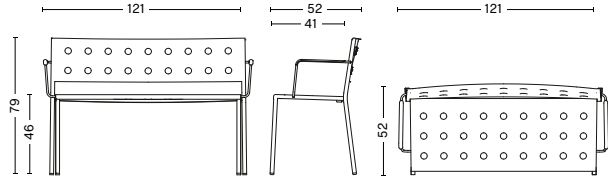

#### BALCONY BENCH

LENGTH 119,5 CM | 47"  
DEPTH 35 CM | 13.75"  
HEIGHT 46 CM | 18"

#### BALCONY BENCH

LENGTH 165,5 CM | 65.25"  
DEPTH 35 CM | 13.75"  
HEIGHT 46 CM | 18"

**DIMENSIONS**

**BALCONY DINING BENCH**  
 WIDTH 114 CM | 45"  
 DEPTH 52 CM | 20.50"  
 HEIGHT 79 CM | 31"  
 SEAT HEIGHT 46 CM | 18"