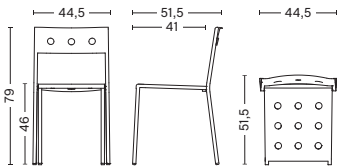

### DIMENSIONS

#### BALCONY ARMCHAIR

WIDTH 51,5 CM | 20.27"  
DEPTH 51,5 CM | 20.27"  
HEIGHT 79 CM | 31.1"  
SEAT HEIGHT 46 CM | 18.11"  
SEAT DEPTH 41 CM | 16.14"

#### BALCONY BENCH

LENGTH 165,5 CM | 65.15"  
DEPTH 35 CM | 13.77"  
HEIGHT 46 CM | 18.11"

**DIMENSIONS**

BALCONY TABLE  
LENGTH 190 CM | 74.8"  
WIDTH 87 CM | 34.25"  
HEIGHT 74 CM | 29.13"

BALCONY TABLE  
LENGTH 144 CM | 56.69"  
WIDTH 76 CM | 29.92"  
HEIGHT 74 CM | 29.13"