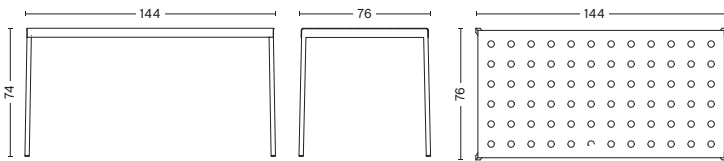

### DIMENSIONS

#### BALCONY LOUNGE ARMCHAIR

WIDTH 63 CM | 24.8"  
DEPTH 69,5 CM | 27.36"  
HEIGHT 72 CM | 28.35"  
SEAT HEIGHT 39 CM | 15.35"  
SEAT DEPTH 52 CM | 20.47"

#### BALCONY BENCH

LENGTH 119,5 CM | 47.05"  
DEPTH 35 CM | 13.77"  
HEIGHT 46 CM | 18.11"

#### BALCONY BENCH

LENGTH 165,5 CM | 65.15"  
DEPTH 35 CM | 13.77"  
HEIGHT 46 CM | 18.11"

**DIMENSIONS**

BALCONY TABLE  
LENGTH 190 CM | 74.8"  
WIDTH 87 CM | 34.25"  
HEIGHT 74 CM | 29.13"

BALCONY TABLE  
LENGTH 144 CM | 56.69"  
WIDTH 76 CM | 29.92"  
HEIGHT 74 CM | 29.13"