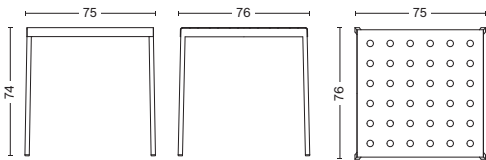

### DIMENSIONS

#### BALCONY BENCH

LENGTH 165,5 CM | 65.15"  
DEPTH 35 CM | 13.77"  
HEIGHT 46 CM | 18.11"

**DIMENSIONS**

BALCONY TABLE  
LENGTH 190 CM | 74.8"  
WIDTH 87 CM | 34.25"  
HEIGHT 74 CM | 29.13"

BALCONY TABLE  
LENGTH 144 CM | 56.69"  
WIDTH 76 CM | 29.92"  
HEIGHT 74 CM | 29.13"

BALCONY TABLE  
LENGTH 75 CM | 29.53"  
WIDTH 76 CM | 29.92"  
HEIGHT 74 CM | 29.13"

BALCONY LOW TABLE  
LENGTH 50 CM | 19.68"  
WIDTH 51,5 CM | 20.27"  
HEIGHT 39 CM | 15.35"