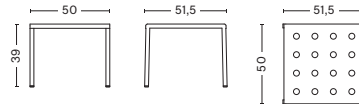

#### BALCONY BENCH

LENGTH 119,5 CM | 47.05"  
DEPTH 35 CM | 13.77"  
HEIGHT 46 CM | 18.11"

#### BALCONY BENCH

LENGTH 165,5 CM | 65.15"  
DEPTH 35 CM | 13.77"  
HEIGHT 46 CM | 18.11"

**DIMENSIONS**

BALCONY TABLE  
LENGTH 190 CM | 74.8"  
WIDTH 87 CM | 34.25"  
HEIGHT 74 CM | 29.13"

BALCONY TABLE  
LENGTH 144 CM | 56.69"  
WIDTH 76 CM | 29.92"  
HEIGHT 74 CM | 29.13"

BALCONY TABLE  
LENGTH 75 CM | 29.53"  
WIDTH 76 CM | 29.92"  
HEIGHT 74 CM | 29.13"

BALCONY LOW TABLE  
LENGTH 50 CM | 19.68"  
WIDTH 51,5 CM | 20.27"  
HEIGHT 39 CM | 15.35"