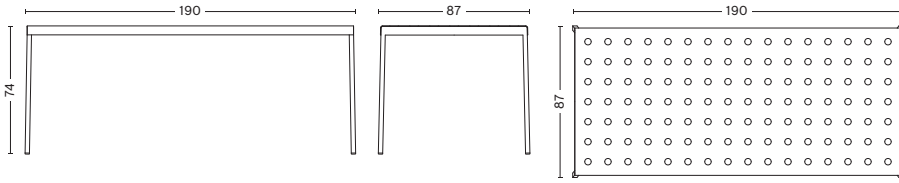

#### BALCONY BENCH

LENGTH 119,5 CM | 47.05"  
DEPTH 35 CM | 13.77"  
HEIGHT 46 CM | 18.11"

#### BALCONY BENCH

LENGTH 165,5 CM | 65.15"  
DEPTH 35 CM | 13.77"  
HEIGHT 46 CM | 18.11"

**DIMENSIONS**

BALCONY TABLE  
LENGTH 190 CM | 74.8"  
WIDTH 87 CM | 34.25"  
HEIGHT 74 CM | 29.13"

BALCONY TABLE  
LENGTH 144 CM | 56.69"  
WIDTH 76 CM | 29.92"  
HEIGHT 74 CM | 29.13"