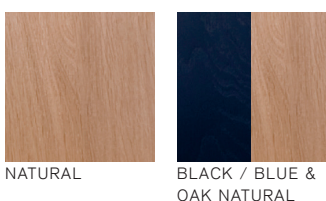

FINISHINGS

ASH

OAK

BICOLOUR

LEATHER

STOOL RING

SOLO COUNTER STOOL

design by **STUDIO NITZAN COHEN**

BLACK / BLUE &
OAK NATURAL

LEATHER

WHITE 500 RED 534 GREY 566 BLACK / BLUE 559 GREEN 547

STOOL RING

RED
RAL 3009 WHITE
RAL 9003 BLACK / BLUE
RAL 5004 GREY
RAL 7004

SOLO LOW STOOL

design by **STUDIO NITZAN COHEN**

FINISHINGS

ASH

BLACK / BLUE WHITE NEON BLUE DARK RED TURQUOISE NATURAL

OAK

BICOLOUR

NATURAL BLACK / BLUE & OAK NATURAL

LEATHER

WHITE 500 RED 534 GREY 566 BLACK / BLUE 559 GREEN 547

STOOL RING

WHITE
RAL 9003 BLACK / BLUE
RAL 5004