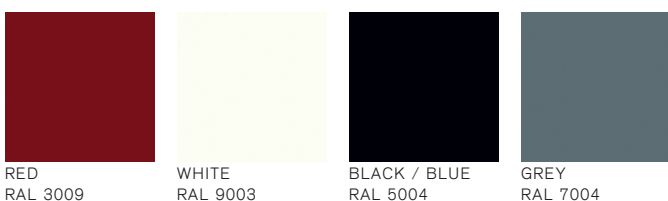

SOLO BAR STOOL

design by **STUDIO NITZAN COHEN**

TECHNICAL INFORMATION

MAX. PER BOX 1 STOOL	GROSS WEIGHT CA. kg 7,00	VOLUME 0,12 m³	BOX SIZE 380 x 380 x 815 mm

FINISHINGS

ASH

OAK

BICOLOUR

LEATHER

STOOL RING