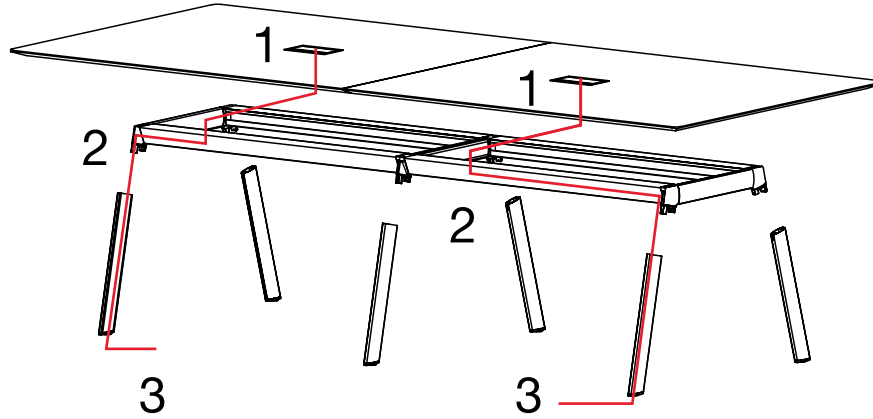

Wire Management

Aluminum power box integrated into the surface of the table with hinged lid. Available for all models of the Ratio Conference Table collection. It is offered in two different sizes and power/data ports can be customized according to the following diagram:

1 Location of the power box
By standard, the power/data box would be offset relative to the base. For tables with more than one power box, these will be separated 1/3 between them and placed horizontally.

Height 29.25 in.
745 mm.

Table top finishes in oak, lacquered, laminate, laminate TP, glass, linoleum, ultra-matte and ultra-matte TP.
Available in two profile types: straight edge and bevel edge.

Individual / meeting / high tables