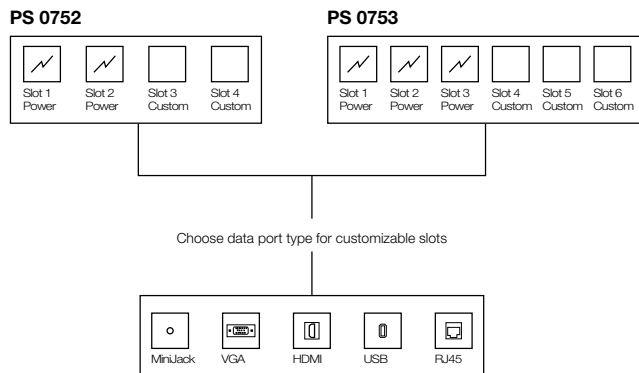

Optional preinstalled wiring IN 0006

Pre-installed wiring consists of the necessary mechanisms to integrate power systems in the table so that cabling is concealed until it exits at the bottom of the table. Included in package are the grommet and 3m cable (for the power box). For additional cable dimensions, contact the Customer Service Department.