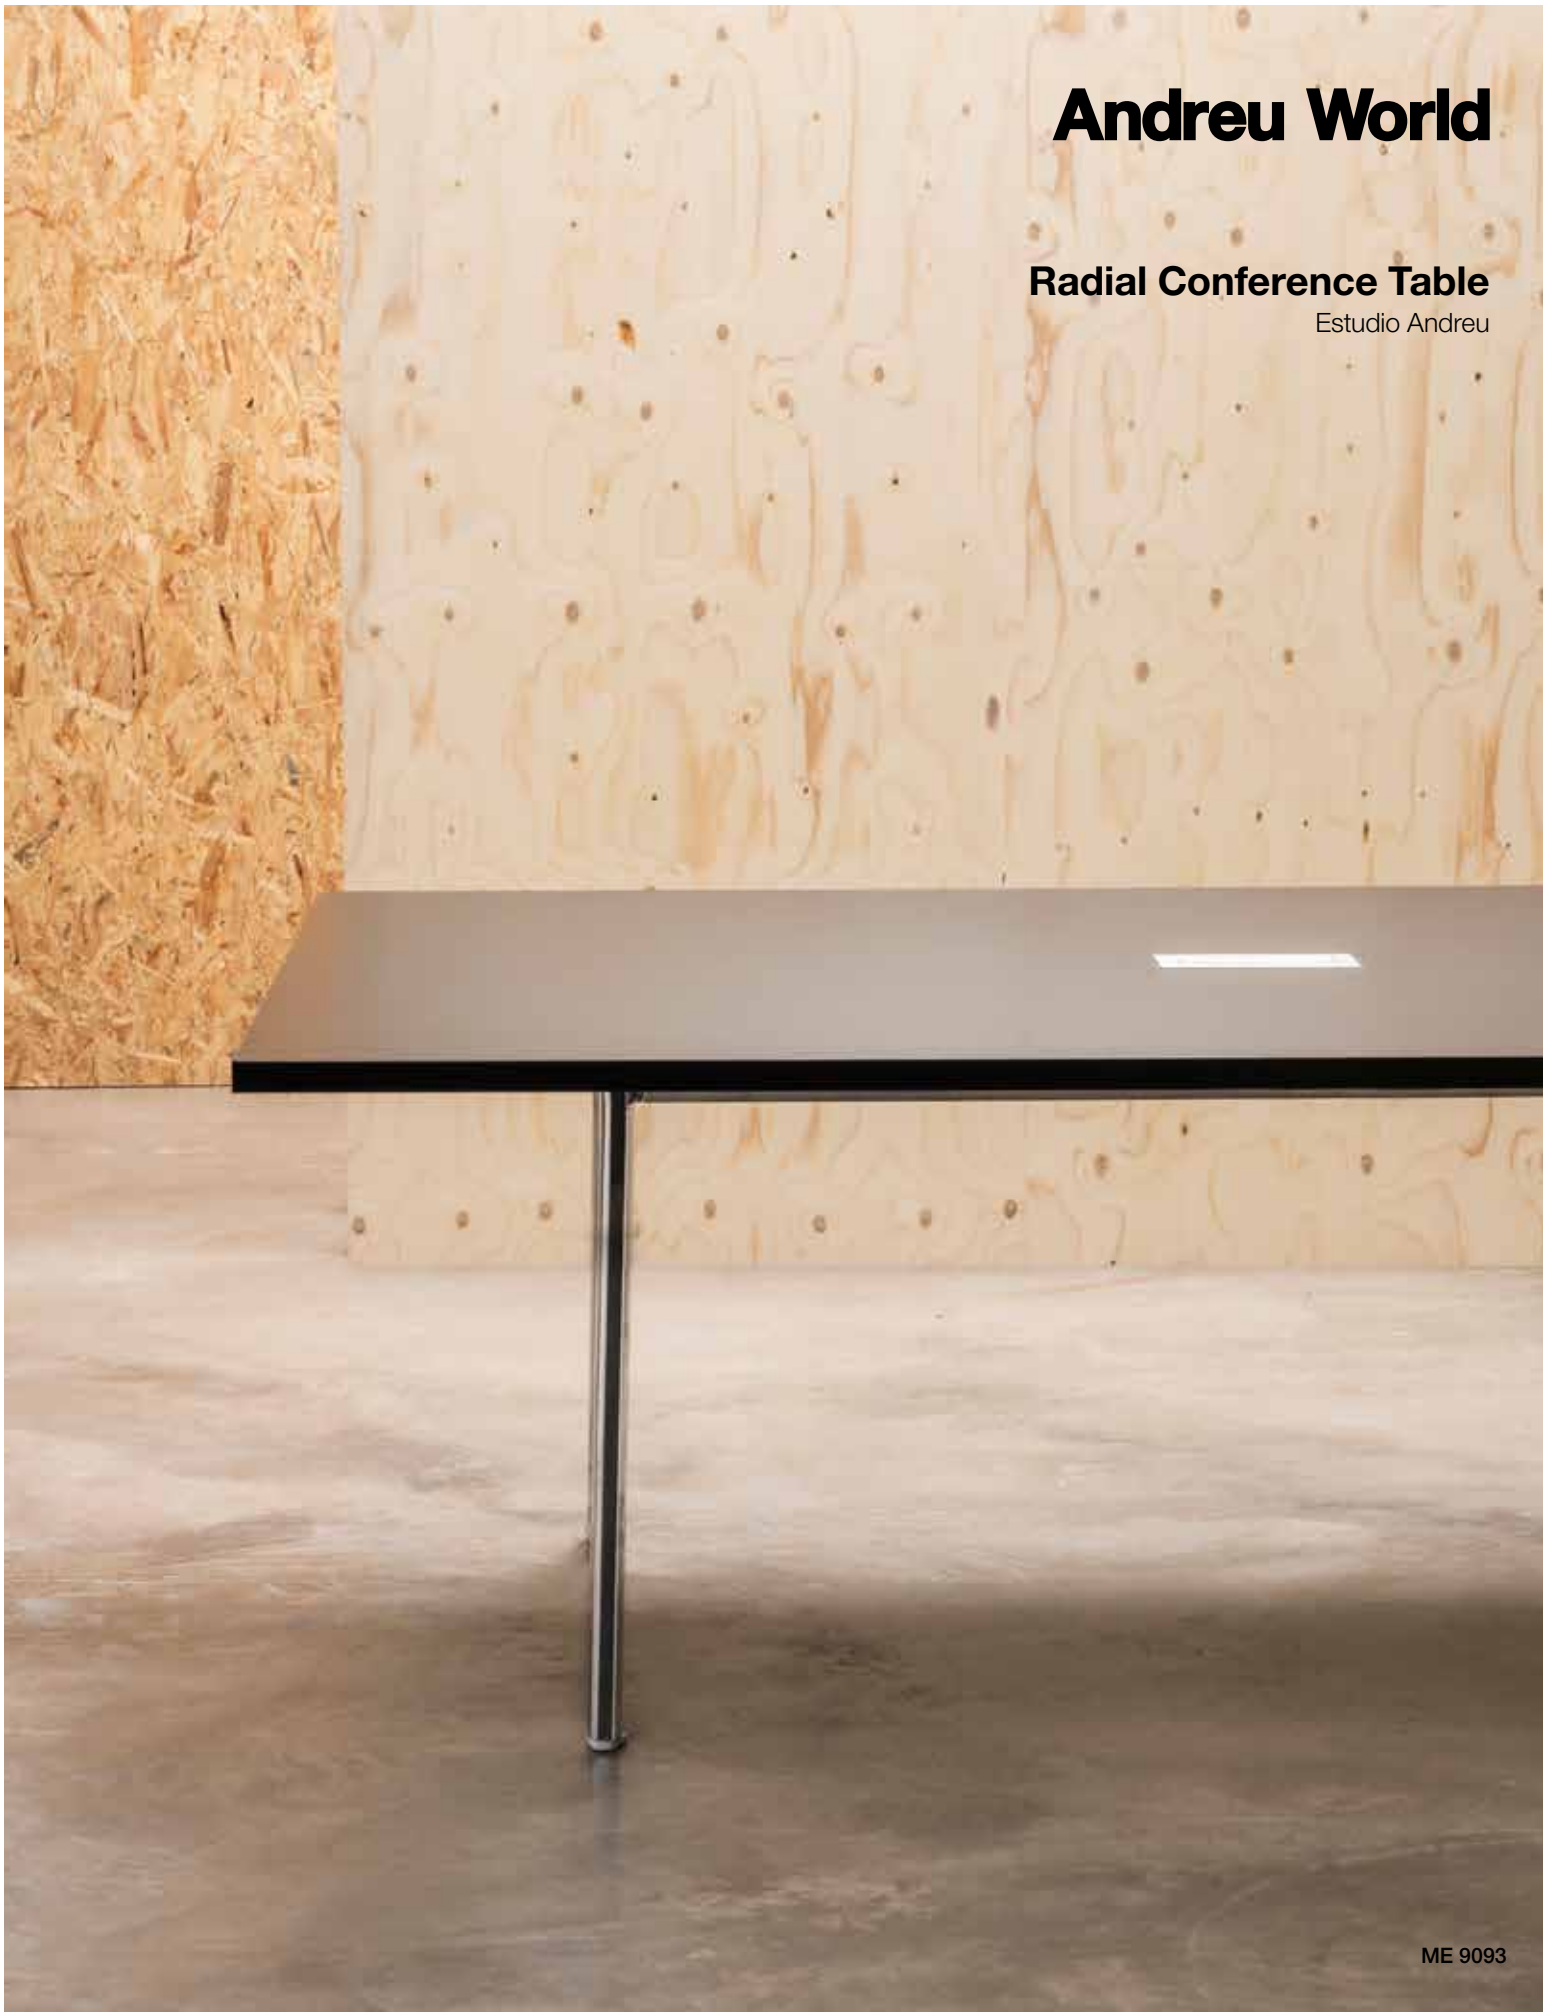

Andreu World

Radial Conference Table

Estudio Andreu

ME 9093

ME 9192

ME 95599

ME 9062

ME 9330

Wire Management

Aluminum power box integrated into the surface of the table with hinged lid. Available for all models of the Ratio Conference Table collection. It is offered in two different sizes and power/data ports can be customized according to the following diagram: