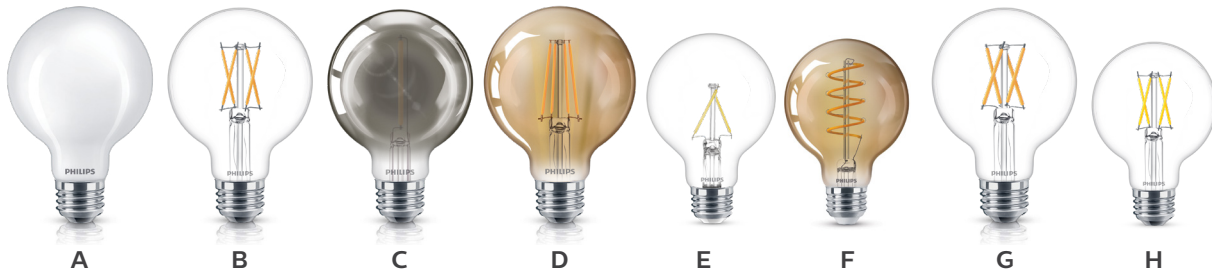

Philips LED G25 globes

E26

Ordering, electrical and technical data (Subject to change without notice)

Product No. (6nc)	Model No. (12nc)	Description	Watts (W)	Lumens (lm)	Volts (V)	CRI (min)	CCT (K)	Lifetime¹ (hrs)	MC/CP²	Material	Finish	Legend	
25W equivalent lamps dimming													
W ■	549360	929002208004	2.7G25/PER/927-922/FR/G/E26/WGX1FB T20	2.7	250	120	90	2700-2200	15,000	MC	Glass	Frosted	A
W ■	549352	929002204704	2.7G25/PER/927-922/CL/G/E26/WGX1FB T20	2.7	250	120	90	2700-2200	15,000	MC	Glass	Clear	B
W ■	543124	929002000803	4G25/MOD/840/E26/CL/GL/DIM 4/1BC	4	150	120	80	4000	15,000	CP	Glass	Smoky	C
40W equivalent lamps dimming													
W ■	537589	929001951253	4.5G25/VIN/820/E26/CL/GL/DIM 4/1BC T20	4.5	300	120	80	2000	15,000	CP	Glass	Amber	D
W ■	556811	929001951233	5.5G25/VIN/820/E26/CL/GL/DIM 4/FBH T20	4.5	300	120	80	2000	15,000	CP	Glass	Amber	D
W ■	549501	929001969704	3.8G25/PER/927-922/CL/G/E26/WGX1FB T20	3.8	350	120	90	2700-2200	15,000	MC	Glass	Clear	B
W ■	549527	929001969904	3.8G25/PER/927-922/FR/G/E26/WGX1FB T20	3.8	350	120	90	2700-2200	15,000	MC	Glass	Frosted	A
W ■	573337	929003084903	3.5G25/PER/UD50/CL/G/E26/D 4/2PFT20	3.5	350	120	90	5000	15,000	CP	Glass	Clear	E
W ■	549204	929002206904	3.8G25/PER/950/FR/G/E26/DIM 1FBT20	3.8	350	120	90	5000	15,000	CP	Glass	Frosted	A
W ■	575217	929003099803	3.5G25/PER/UD50/E26/FR/G/D 4/2PFT20	3.5	350	120	90	5000	15,000	CP	Glass	Frosted	A
60W equivalent lamps dimming													
W ■	565887	929002989503	6.5G25/VIN/820/E26/Amber/G/SP D 4/1PFT20	6.5	400	120	80	2000	15,000	CP	Glass	Amber	F
W ■	549519	929001969804	5.5G25/PER/927-922/CL/G/E26/WGX1FB T20	5.5	500	120	90	2700-2200	15,000	MC	Glass	Clear	G
W ■	549535	929001970004	5.5G25/PER/927-922/FR/G/E26/WGX1FB T20	5.5	500	120	90	2700-2200	15,000	MC	Glass	Frosted	A
W ■	564914	929002991403	5G25/PER/UD50/CL/G/E26/D 4/2PFT20	5	500	120	90	5000	15,000	CP	Glass	Clear	H
W ■	549212	929002207004	5.5G25/PER/950/FR/G/E26/DIM 1FBT20	5.5	500	120	90	5000	15,000	CP	Glass	Frosted	A

1. Lamps rated 15,000 hours is in an enclosed fixture. Life rating is 25,000 in an unenclosed. Warranty is based off of 15,000 hour claim. Lamps rated at 25,000 hours is for an unenclosed fixture. Life rating is 15,000 hours for enclosed. Warranty is based off of 25,000 hour claim.
2. MC/CP = MasterClass or CorePro product.

W = Wet location ■ = ENERGY STAR® qualified ■ = Title 20 compliant ■ = Not regulated by Title 20

© 2020 Signify Holding. All rights reserved. The information provided herein is subject to change, without notice. Signify does not give any representation or warranty as to the accuracy or completeness of the information included herein and shall not be liable for any action in reliance thereon. The information presented in this document is not intended as any commercial offer and does not form part of any quotation or contract, unless otherwise agreed by Signify.

Signify North America Corporation
200 Franklin Square Drive,
Somerset, NJ 08873
Telephone 855-486-2216