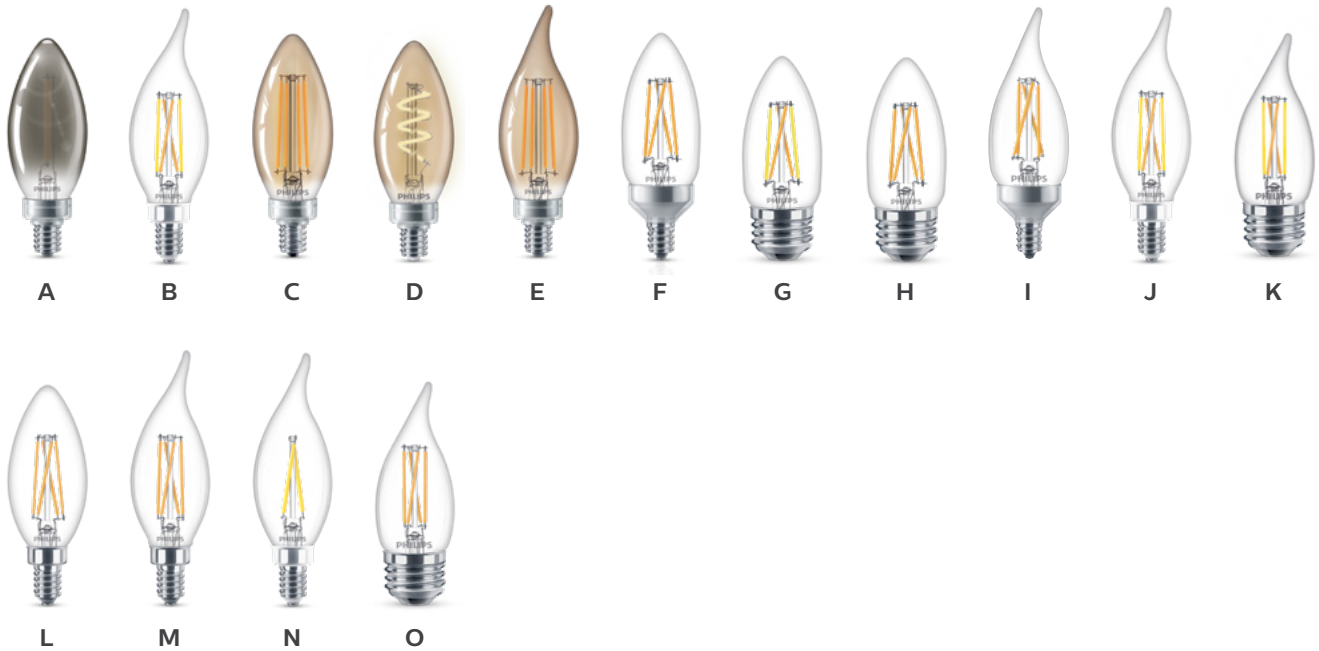

Philips LED Candles and Decorative lamps

Ordering, electrical and technical data (Subject to change without notice)

Product No. (6nc)	Model No. (12nc)	Description	Base	Watts (W)	Lumens (lm)	Volts (V)	CRI (min)	CCT (K)	Lifetime¹ (hrs)	MC/CP²	Material	Finish	Legend	
Candles - 15W equivalent lamps dimming														
W	543181	929002001303	3BA11/MOD/840/E12/CL/GL/DIM 8/1BC	E12	3	100	120	80	4000	15,000	CP	Glass	Smokey	A
Candles - 25W equivalent lamps dimming														
W	566653	929002991803	2.3BA11/PER/UD/CL/G/E12/WGD 6/3PFT20	E12	2.3	185	120	95	2700-2200	15,000	MC	Glass	Clear	B NEW
Candles - 40W equivalent lamps dimming														
W	537621	929001951453	4.5BA11/VIN/820/E12/CL/GL/DIM 8/1BC T20	E12	4.5	300	120	80	2000	15,000	CP	Glass	Amber	C
W	556852	929001951433	4.5BA11/VIN/820/E12/CL/GL/DIM FBH T20	E12	4.5	300	120	80	2000	15,000	CP	Glass	Amber	C NEW
W	565804	929002988703	3.5BA11/VIN/820/E12/Amber/G/SP D 4/2PF T20	E12	3.5	225	120	95	2000	15,000	CP	Glass	Amber	D NEW
W	556845	929001951133	4.5BA11/VIN/820/E12/CL/GL/DIM 4/FBHT20	E12	4.5	300	120	80	2000	15,000	CP	Glass	Amber	E
W	549568	929001969404	3.3BA11/PER/927-922/CL/G/E12/WGX 1FB T20	E12	3.3	300	120	90	2700-2200	15,000	MC	Glass	Clear	F
W	574392	929003089903	3.5BA11/PER/UD/CL/G/E26/WGD 6/3PF T20	E26	3.5	300	120	95	2700-2200	15,000	MC	Glass	Clear	G NEW
W	549584	929002047204	3.3BA11/PER/927-922/CL/G/E26/WGX1FB T20	E26	3.3	300	120	90	2700-2200	15,000	MC	Glass	Clear	H
W	549543	929001969204	3.3BA11/PER/927-922/CL/G/E12/WGX 1FB T20	E12	3.3	300	120	90	2700-2200	15,000	MC	Glass	Clear	I
W	566661	929002990703	3.5BA11/PER/UD/CL/G/E12/WGD 6/3PF T20	E12	3.5	300	120	95	2700-2200	15,000	MC	Glass	Clear	J NEW
W	566679	929002991703	3.5BA11/PER/UD/CL/G/E26/WGD 6/3PF T20	E26	3.5	300	120	95	2700-2200	15,000	MC	Glass	Clear	K NEW
W	549147	929002205904	3.3BA11/PER/950/CL/G/E12/DIM 1FBT20	E12	3.3	300	120	90	5000	15,000	CP	Glass	Clear	L
W	549121	929002205704	3.3BA11/PER/950/CL/G/E12/DIM 1FB T20	E12	3.3	300	120	90	5000	15,000	CP	Glass	Clear	M
W	564930	929002991603	3.5BA11/PER/UD50/CL/G/E12/D 6/3PF T20	E12	3.5	300	120	95	5000	15,000	CP	Glass	Clear	N NEW
W	549139	929002205804	3.3BA11/PER/950/CL/G/E26/DIM 1FB T20	E26	3.3	300	120	90	5000	15,000	CP	Glass	Clear	O

1. Lamps rated 15,000 hours is in an enclosed fixture. Life rating is 25,000 in an unenclosed. Warranty is based off of 15,000 hour claim.
Lamps rated at 25,000 hours is for an unenclosed fixture. Life rating is 15,000 hours for enclosed. Warranty is based off of 25,000 hour claim.

2. MC/CP = MasterClass or CorePro product.

D = Damp location W = Wet location E = Suitable for enclosed fixtures ■ = ENERGY STAR® qualified ■ = Title 20 compliant ■ = Not regulated by Title 20