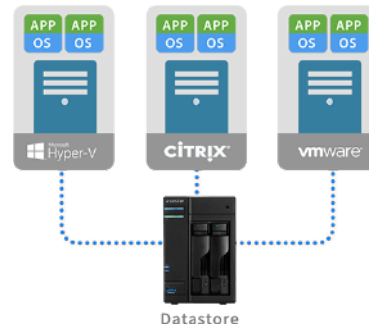

Integrates a Variety of Enterprise Applications