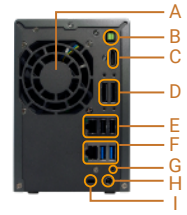

- A. System Fan
- B. S/PDIF Port
- C. HDMI Port
- D. eSATA Port
- E. RJ45 & USB 2.0 Port
- F. RJ45 & USB 3.0 Port
- G. Reset Button
- H. DC Input
- I. K-lock

Software & Features

Operating System

- ADM 3.2 Onwards
- Supports Online Firmware Updates
- Built-in App Central for Various Apps

Supported OS

- Windows XP, Vista, 7, 8, 10, Server 2003, Server 2008, Server 2012, Server 2016
- Mac OS X 10.6 Onwards
- UNIX, Linux, BSD

Access Control

- Maximum Number of Users: 4096
- Maximum Number of Groups: 512
- Maximum Number of Shared Folders: 512
- Maximum Number of Concurrent Connections: 512
- Supports Windows AD
- Supports Windows LDAP

File Explorer

- Web-based File Management
- ISO File Mounting
- Share Links
- Task Monitor
- Browse Files on Local PC
- Thumbnail Previews
- Data Access via External Optical Drive
- Supports video playback

System Administration

- Log Type: System Log, Connection Log, File Access Log
- Real-time Online User Monitor
- Real-time System Monitor
- User Quota
- Virtual Drive (ISO Mounting, Maximum 16)
- UPS Support

Storage Management

- Support Multiple Volumes with Spare Disks
- Volume Type: Single disk, JBOD, RAID 0, RAID 1, RAID 5, RAID 6, RAID 10
- Support for Online RAID Level Migration
- Support for Online RAID Capacity Expansion

Disk Management

- Scheduled Bad Block Scans
- Scheduled S.M.A.R.T Scans

External Devices

- Supports USB/eSATA External Storage Devices
- USB Wi-Fi Dongle Support
- Bluetooth Dongle/Speaker Support
- USB Printer Support
- USB DAC/IR Receiver/Keyboard/Mouse Support
- CD ROM Drive/DVD ROM Drive/Blu-Ray ROM

Energy Control

- Configurable Disk Hibernation and Sleep Mode Wait Time
- Configurable Time Period for Sleep Mode Activation
- Automatic Sleep

Supported Browsers

- Internet Explore 11 Onwards, FireFox, Chrome, Safari, Microsoft Edge

Network

- TCP/IP (IPv4 & IPv6)
- Jumbo Frame (MTU)
- VLAN
- EZ Connect
- Wireless Network
- DDNS 和 EZ-Router
- Supports Wake-on-LAN (WOL)

Network Protocols

- CIFS / SMB, SMB 2.0 / 3.0, AFP, NFS, FTP (Unicode Supported), TFTP, WebDAV, Rsync, SSH, SFTP, iSCSI/IP-SAN, HTTP, HTTPS, Proxy, SNMP, Syslog

Security

- AES 256-Bit Encryption
- Firewall: Prevent Unauthorized Access
- Alert Notifications: E-mail, SMS
- Encrypted Connections: HTTPS, FTP over SSL/TLS, SSH, SFTP, Rsync over SSH
- Built-in Hardware Encryption Engine:
- RAID Scrubbing: detects the integrity and consistency of RAID 5 and RAID 6 drive data

Backup Solutions

- Rsync (Remote Sync) Backup
- Cloud Backup
- FTP Backup
- External Backup

EZ Sync Manager

- Automatically synchronizes files between a PC and NAS
- Can restore previous versions of files
- Supports file sharing
- AiData now supports accessing EZ Sync files

Network Recycle Bin

- Share Folder-based
- Maintains Original Directory Structure and File Permission
- One-click Restore
- Supports Scheduled Emptying
- Filtering Rules

Supported Languages