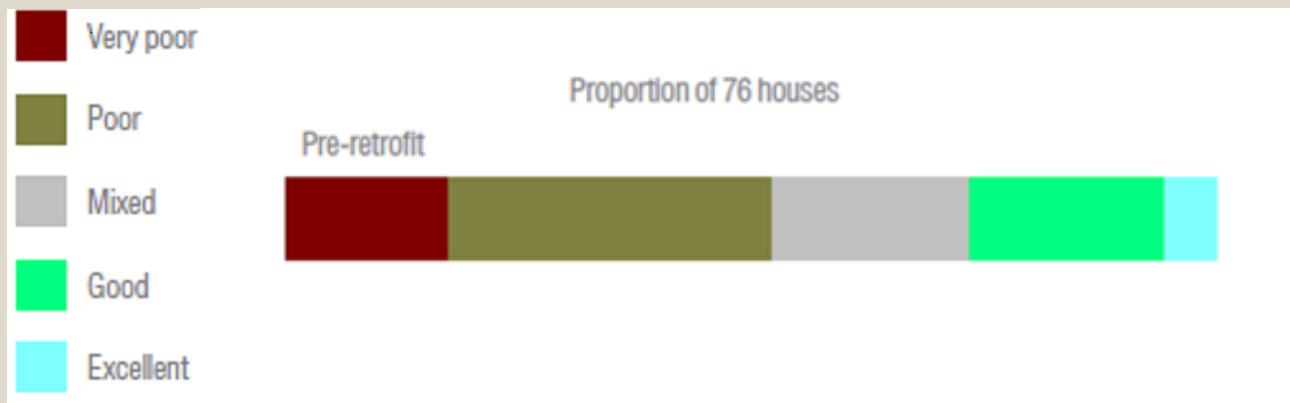

Why is it important?

“Above any other issue, older people are worried about the price of heating their home.”

BBC News online, 21 February 2014