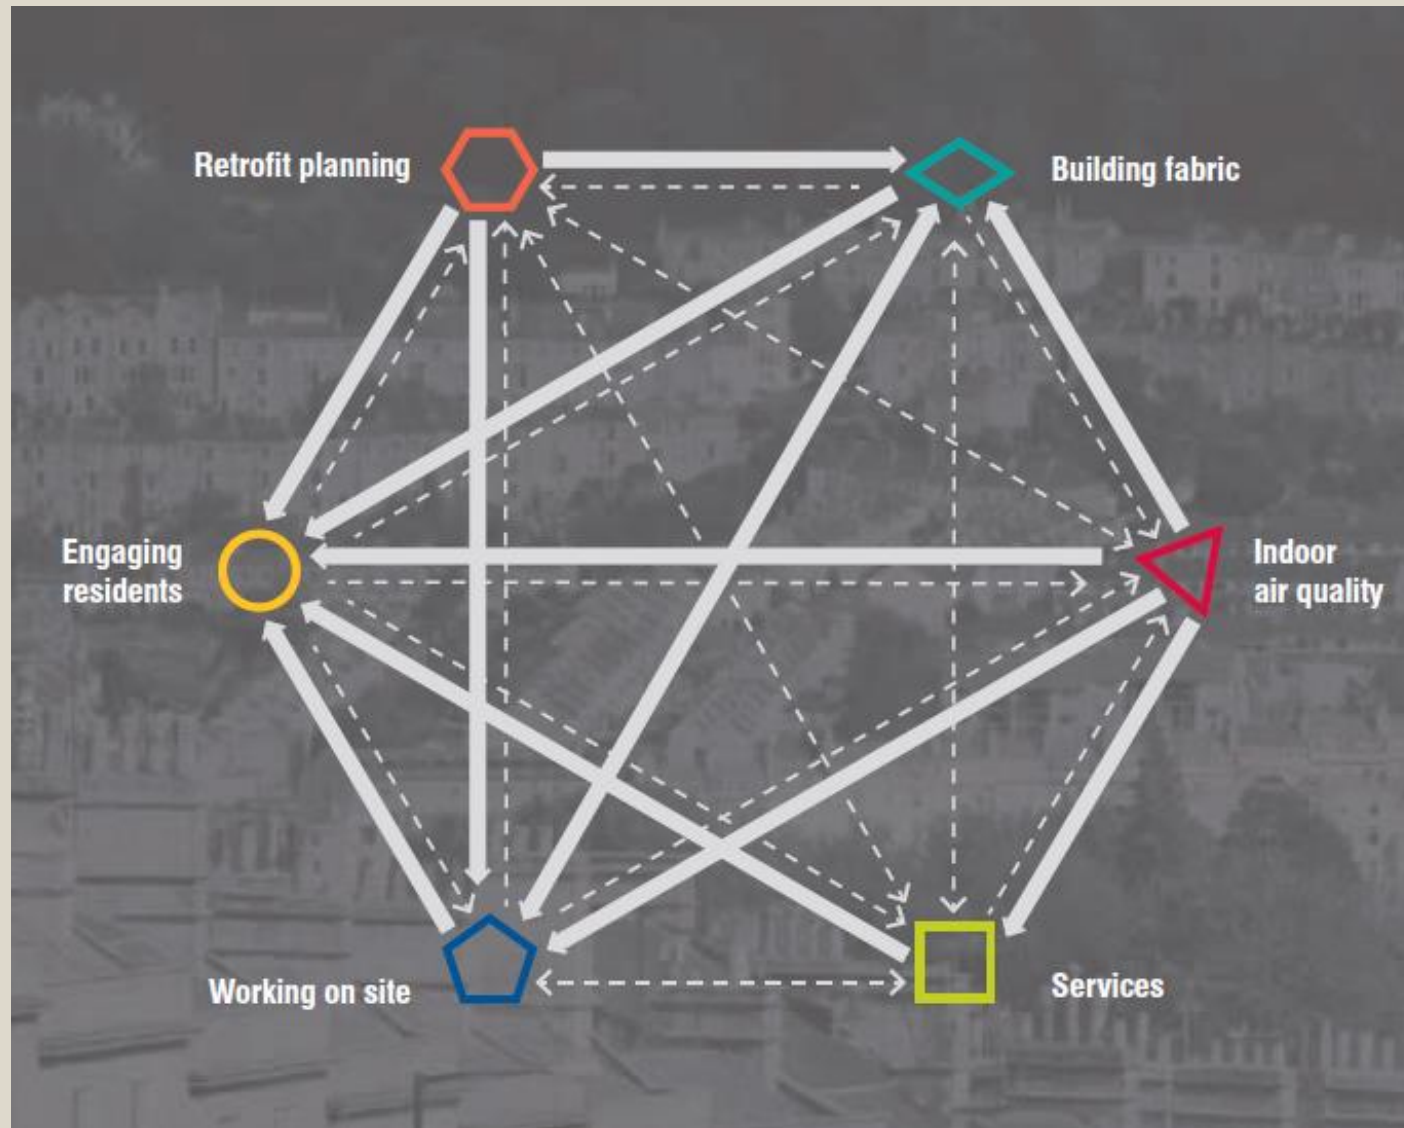

Innovate UK's Built Environment work

Innovate UK
Technology Strategy Board

Future building
The Low Impact Building Innovation Platform

Retrofit for the Future – what was it?

Why is it important?

“Above any other issue, older people are worried about the price of heating their home.”

BBC News online, 21 February 2014

Six retrofit themes provide a framework for ensuring all parts of retrofit are done well

Retrofit Planning

*"Everything was done as I asked.
They looked after me very, very well."*