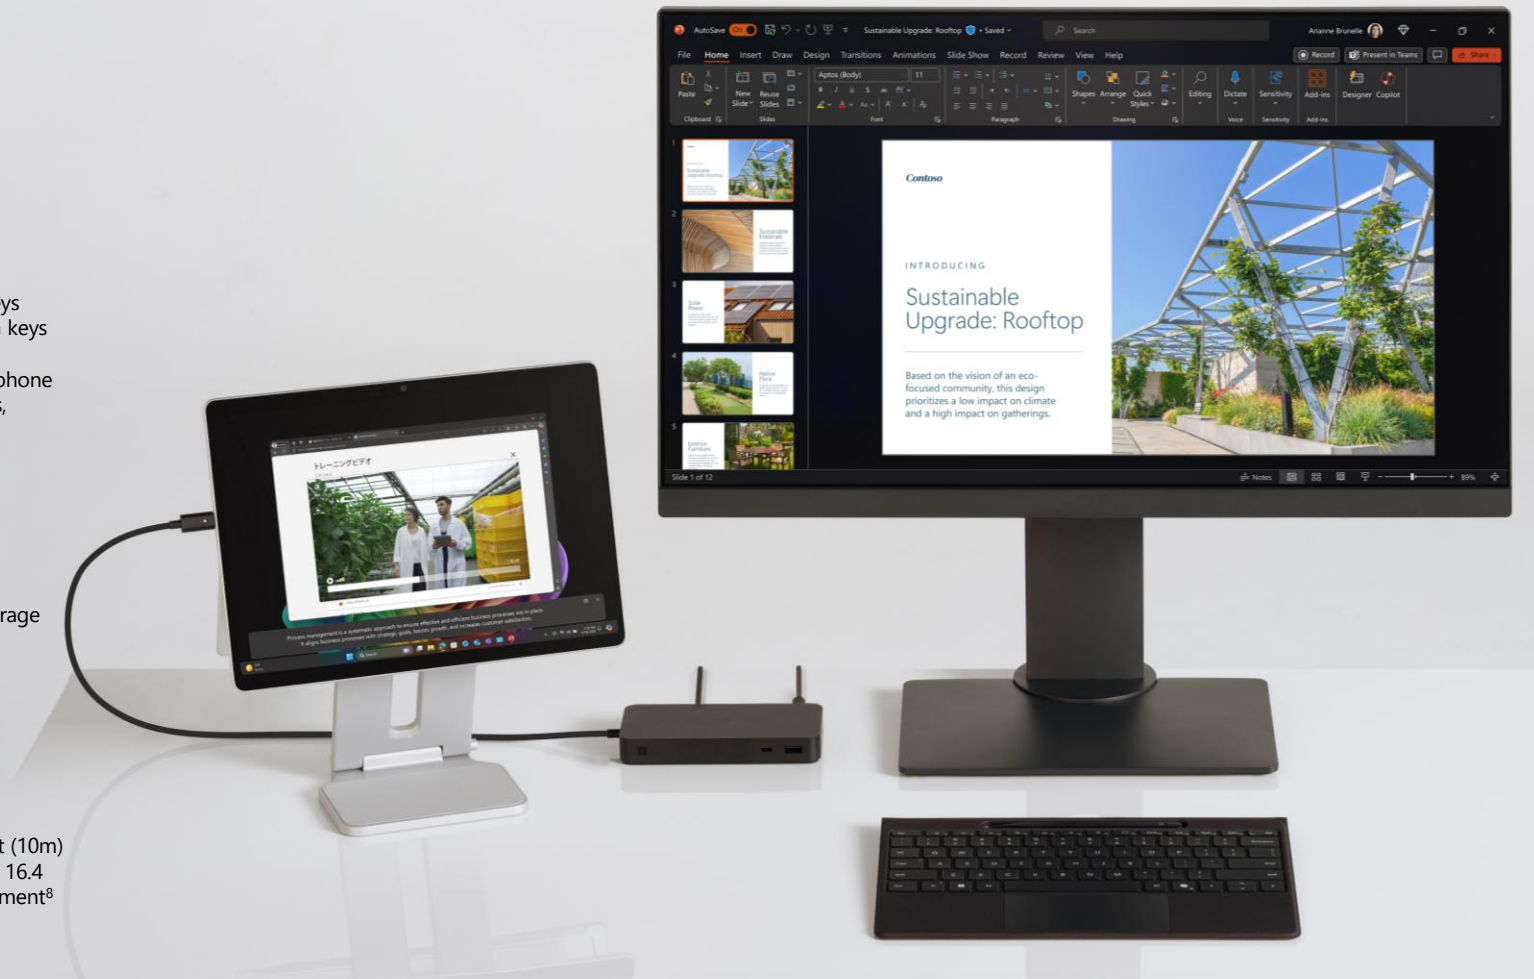

Surface Pro Flex Keyboard

BATTERY LIFE

Up to 41 hours of continuous typing while detached²

SIZE AND WEIGHT

Length: 11.38 inch (289 mm)
Width: 8.71 inch (221 mm)
Height: 0.21 inch (5.25 mm)
Weight: 0.75 lbs (340 g)

ACCESSIBILITY

Surface precision haptic touchpad with adjustable click sensitivity, right click area, and adaptive touch mode
Compatible with Surface Adaptive Kit³
Option to purchase Surface Pro Flex Keyboard with bold keyset⁴

SENSORS

Accelerometer

BATTERY CAPACITIES

Minimum: 495mAh (Min. Energy: 1.862Wh)
Typical: 513mAh (Typ. Energy: 1.929Wh)

EXTERIOR

Material: Alcantara®
Color: Black

WARRANTY⁷

1-year limited hardware warranty

COMPATIBILITY¹

Surface Pro, Copilot+ PC
Surface Pro 10
Surface Pro 9
Surface Pro 8

KEYS

Activation: Moving (mechanical) keys
Layout: English, full row of function keys (F1 - F12)
Dedicated keys for Copilot,⁵ microphone mute, snipping, Windows shortcuts, media controls, screen brightness
Right click button
Optional bold keyset
Precision haptic touchpad
Backlight

PEN INTEGRATION

Surface Slim Pen (2nd Edition)³ Storage and charging

INTERFACE

Magnetic

CONNECTIVITY

Bluetooth® Low Energy
Connectivity Range: Up to 32.8 feet (10m) of connectivity in open air or up to 16.4 feet (5m) in a typical office environment⁸

Surface Pro Flex Keyboard shown with a Surface Pro and Kensington Elevated Stand for Surface³