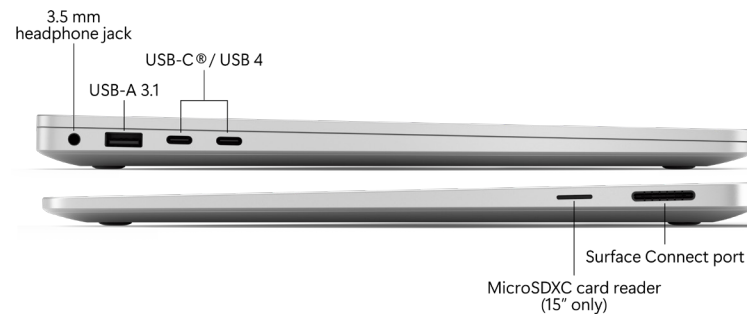

## Ports and charging

2X USB-C<sup>®</sup> / USB 4 ports with support for:

Charging

Data transfer

DisplayPort 1.4a

Surface Thunderbolt™ 4 Dock & other accessories

Supports fast charging with minimum 65W power supply via Surface Connect or USB-C<sup>®</sup><sup>12</sup>