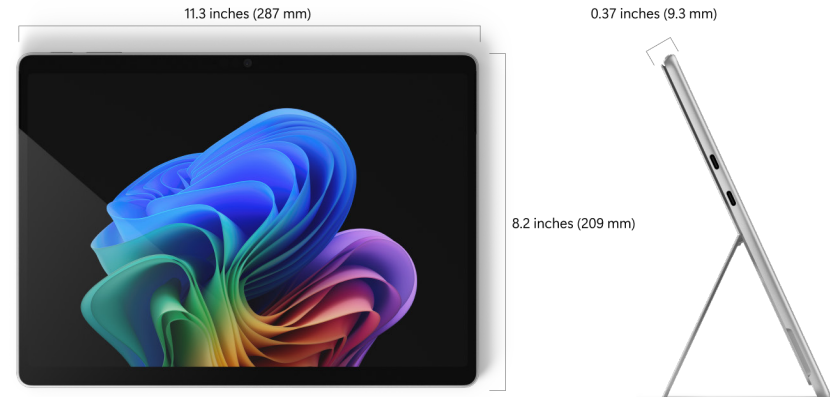

Adaptive color

Adaptive contrast

Auto color management

Touch: 10-point multi-touch

Dolby Vision IQ™⁵

Corning® Gorilla® Glass 5

SDR (Brightness): 600 nits maximum (typical)

HDR⁶ (Brightness): 900 nits peak luminance

Size and Weight^{7,8}

Length: 11.3 inches (287 mm)

Width: 8.2 inches (209 mm)

Height: 0.37 inches (9.3 mm)

Weight: 1.97 lbs (895 g)

Battery life

Up to 14 hours of local video playback⁹

Up to 10 hours of active web usage¹⁰