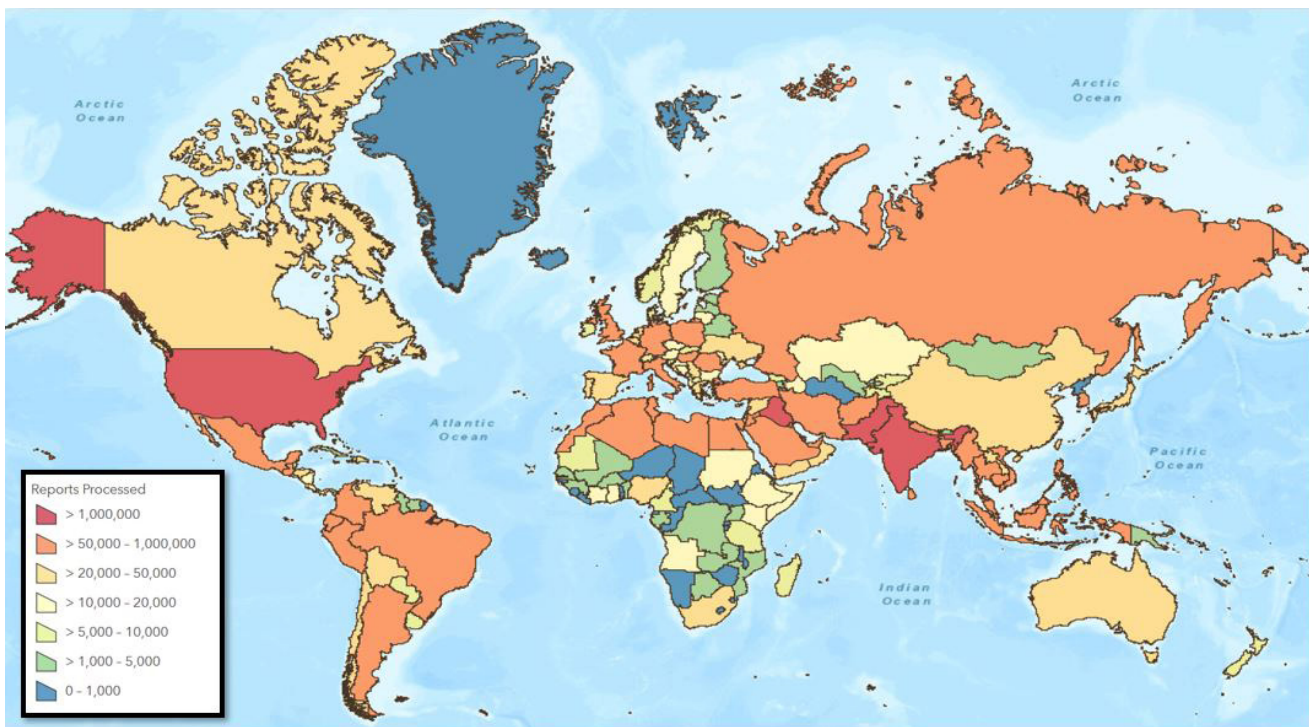

2019 CyberTipline Reports by Country

These numbers depict the reports per country from the 16.9 million reports of suspected child sexual exploitation received by the CyberTipline in 2019.

U.S. based electronic service providers, in accordance with 18 U.S.C 2258A, are required to report incidents of “apparent child pornography” (also known as “child sexual abuse material”) which they believe violate section [2251](#), [2251A](#), [2252](#), [2252A](#), [2252B](#), or [2260](#).

Most CyberTipline reports include geographic indicators related to the upload location of the child sexual abuse material. It is important to note that country-specific numbers may be impacted by the use of proxies and anonymizers. In addition, due to variance of law, each country must apply its own national laws when assessing the illegality of the reported content.

These numbers are generated for informational purposes only. These numbers are not indicative of the level of child sexual abuse in a particular country.

Country	Total Reports
Afghanistan	163,120
Aland Islands	15
Albania	17,545
Algeria	700,535
American Samoa	33
Andorra	92
Angola	10,163
Anguilla	40
Antarctica	1
Antigua and Barbuda	196
Argentina	57,372
Armenia	4,793
Aruba	359
Australia	33,645
Austria	10,217
Azerbaijan	11,445
Bahamas	421
Bahrain/Bahrein	26,093
Bangladesh	556,642
Barbados	755
Belarus	1,828
Belgium	21,448
Belize	1,907
Benin	3,480
Bermuda	67
Bhutan	4,597
Bolivia	22,597
Bosnia and Herzegovina	15,675
Botswana	1,582
Brazil	398,069
British Indian Ocean Territory	7
British Virgin Islands	60
Brunei	2,070
Bulgaria	16,892
Burkina Faso	3,266
Burma/Myanmar	233,681
Burundi	582