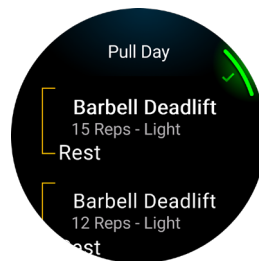

GARMIN COACH STRENGTH TRAINING PLANS

Get targeted strength training plans to optimize your body's performance and increase your endurance. Whether you're looking to build muscle or simply increase your fitness level, these plans are tailored for all types of athletes.