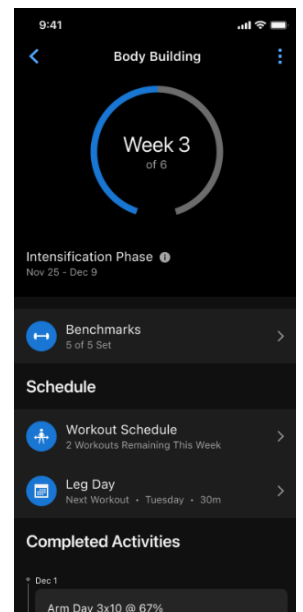

GARMIN COACH STRENGTH TRAINING PLANS

Get targeted strength training plans to optimize your body's performance and increase your endurance. Whether you're looking to build muscle or simply increase your fitness level, these plans are tailored for all types of athletes.